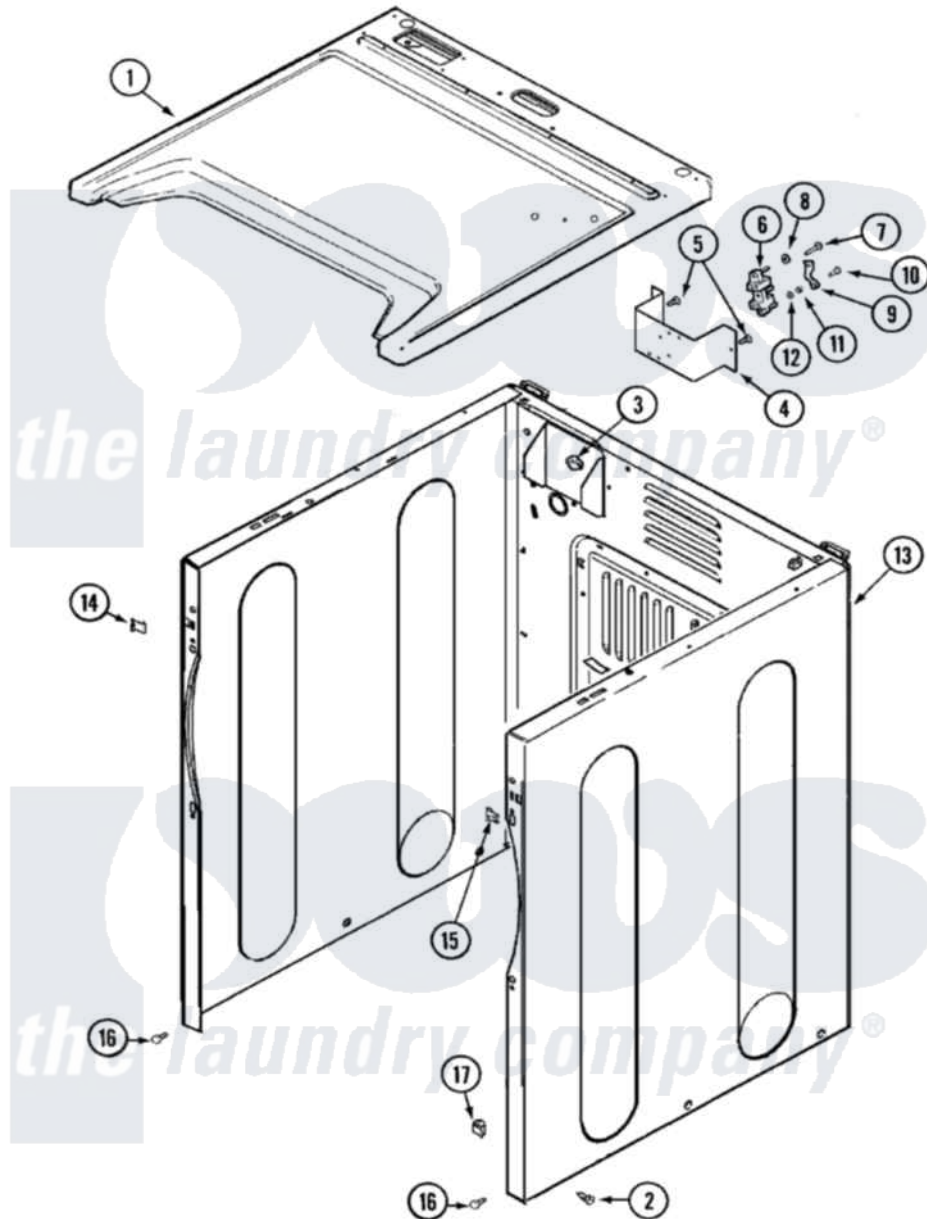

# Maytag MDE9606AYQ 01 - CABINET (BISQ)

Maytag Residential Maytag MDE9606AYQ Dryer Parts Parts Diagram 01 - CABINET (BISQ)  
 Click on the part number to view part

Item	Original Part Number	Replaced By	Status	Part Description
1	33002372		Not Available	COVER, TOP (BSQ)
2	<a href="#">213007</a>			Xfor Cabinet See Cabinet, Back
3	<a href="#">Y310376</a>			Clip, Door Switch Harness
4	33001826		Not Available	BRACKET, TERMINAL BLOCK---NA
5	<a href="#">22001995</a>			Screw Note: Screw, Tumbler Front And Shroud
6	<a href="#">33001244</a>			Block, Terminal
7	Y312209	<a href="#">W10001200</a>		Screw
9	<a href="#">Y312184</a>			Strap, Grounding
10	<a href="#">33001245</a>			Screw---NA
11	311484	<a href="#">112432</a>		Nut
12	<a href="#">311093</a>			Washer, Terminal Connection
13	<a href="#">33002373</a>			Cabinet
14	<a href="#">22002049</a>			Clip Note: Clip, Front Panel
15	213280	<a href="#">204439</a>		Screw And Fstner Assembly