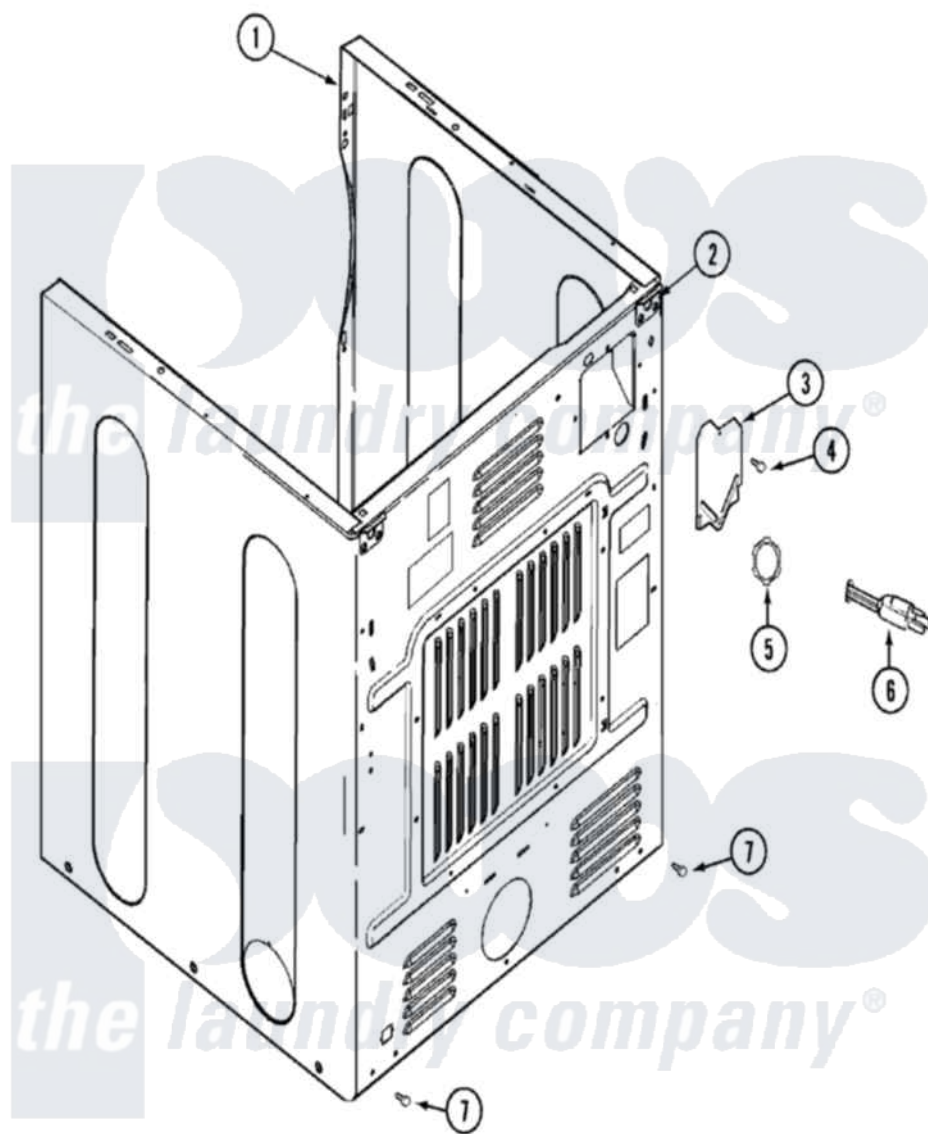

Maytag MDE9606AYQ 02 - CABINET-REAR (BSQ)

Maytag Residential Maytag MDE9606AYQ Dryer Parts Parts Diagram 02 - CABINET-REAR (BSQ)
Click on the part number to view part

| Item | Original Part Number | Replaced By | Status | Part Description |
|------|--------------------------|-------------|---------------|---|
| 1 | 33002373 | | | Cabinet |
| 2 | 33001827 | | Not Available | BRACKET, CABINET HINGE |
| 3 | 33001795 | | | Cover, Terminal Block |
| 4 | 22001995 | | | Screw Note: Screw, Tumbler Front And Shroud |
| 7 | 22001995 | | | Screw Note: Screw, Tumbler Front And Shroud |