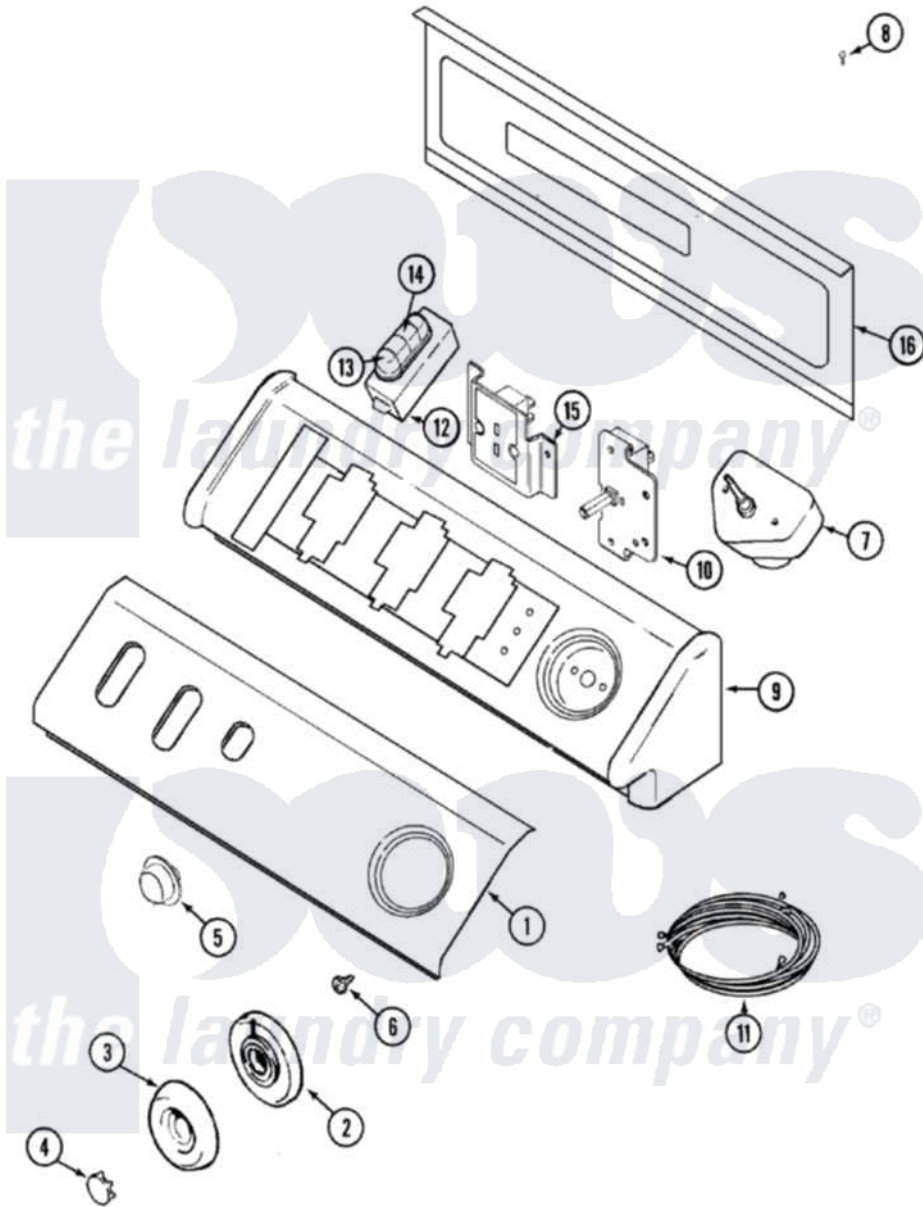

# Maytag MDE9606AYQ 03 - CONTROL PANEL (BSQ)

Maytag [Residential Maytag MDE9606AYQ Dryer Parts](#) Parts Diagram 03 - CONTROL PANEL (BSQ)  
 Click on the part number to view part

Item	Original Part Number	Replaced By	Status	Part Description
1	Y22002339	<a href="#">8534058</a>		Screw
"	<a href="#">33002438</a>			Panel, Control
2	<a href="#">33002332</a>			Skirt, Timer Knob
3	<a href="#">22001659</a>			Timer Knob - Grey
4	<a href="#">33002347</a>			Timer Knob Insert/Cap
5	33002324	<a href="#">33002435</a>		Button, Push-To-Start
6	33001690	<a href="#">90767</a>		Screw, 8A X 3/8 HeX Washer Head Tapping
7	<a href="#">33001932</a>			Timer
8	216423	<a href="#">3370225</a>		Screw
9	33002327	<a href="#">37001115</a>		Console
10	33002356	<a href="#">33001618</a>		Switch- PU
11	<a href="#">33001933</a>			Wire Harness, Main
12	<a href="#">33002333</a>			Switch, Temp 4 Pos
13	<a href="#">22002697</a>			Button, Switch
14	22002698	<a href="#">22003875</a>		Button- SW

15	33002400	Not Available	BURNESS DISPLAY CONTROL (BSQ)
16	33001806	Not Available	BACK, CONSOLE PANEL
18	33001934	Not Available	MANUAL, USE & CARE