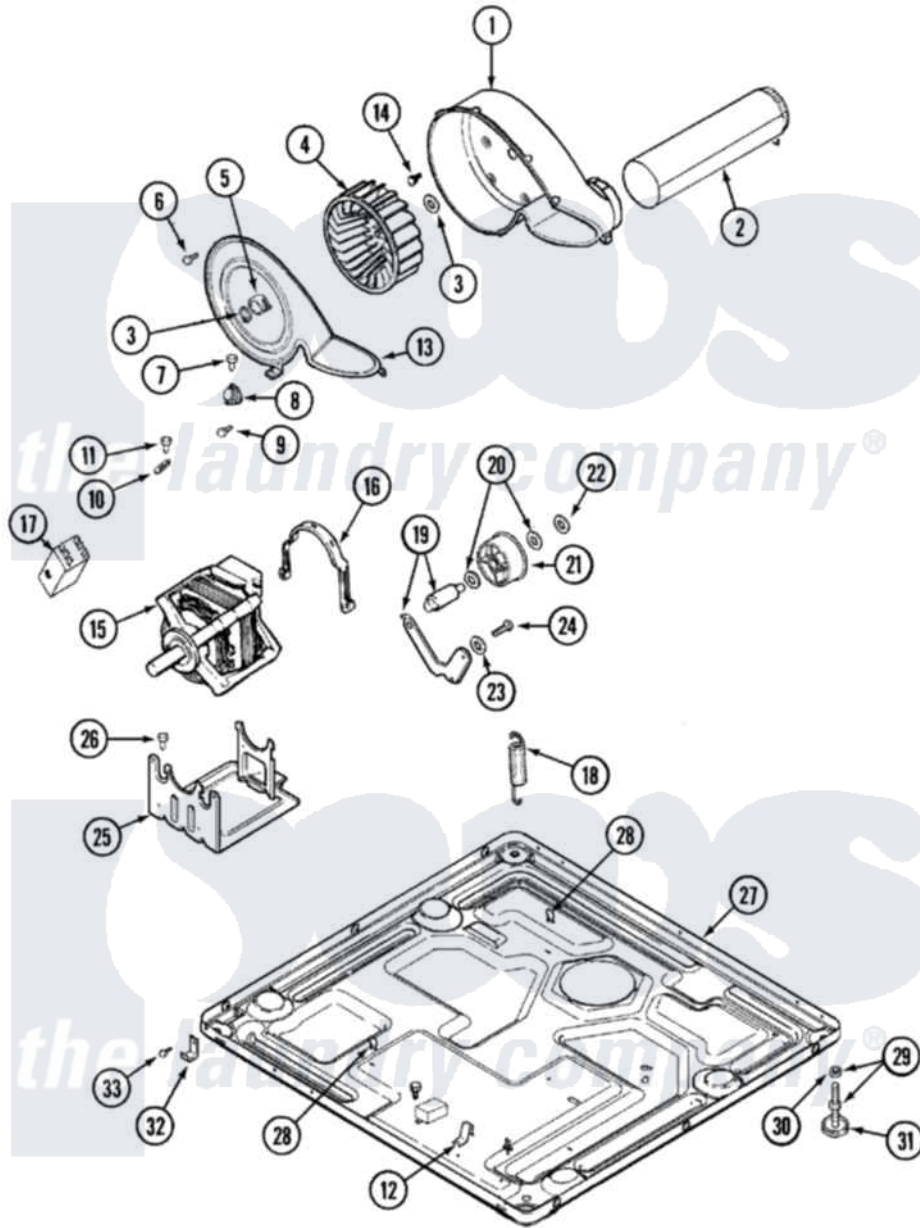

Maytag MDE9606AYQ 06 - MOTOR DRIVE (BSQ)

Maytag [Residential Maytag MDE9606AYQ Dryer Parts](#) Parts Diagram 06 - MOTOR DRIVE (BSQ)
 Click on the part number to view part

Item	Original Part Number	Replaced By	Status	Part Description
1	33001789			Housing, Blower
2	22001995			Screw Note: Screw, Tumbler Front And Shroud
"	33001800			Duct Assembly, Exhaust
3	410233	9703438		Ring-Retrn
4	33001790			Wheel, Blower
5	312967			Clamp, Blower Housing
6	33001855	33002917		Screw, No.10-16
7	Y313561			Screw---NA
8	306911			Thermostat, Multi-Temp
9	22001996	3370225		Screw
10	33001762			Fuse, Thermal
11	314848	W10116760		Screw
12	22002244			Clip, Grounding
13	33001873			Cover, Blower Housing---NA
14	314818	1163839		Screw
15	33001853	33002478		Motor

"	33002237	33002478	Motor
16	Y015825		Clip, Motor To Motor Support
17	33001854	33002478	Motor
18	33001754	33002459	Assembly, Spring And Plug
19	33001840	6-3705180	Idler Arm
20	Y312527		Washer, Idler Shaft
21	33001783	6-3700340	Bearing- I
22	312958	354987	Ring, Retaining
23	315772		Sleeve, Idler Arm
24	Y014874		Screw, Idler Arm And Sleeve
25	33002437	33002817	Motor Support, Offset
26	Y313561		Screw---NA
27	33001845	Not Available	BASE
28	410490		Spring, Retainer Wire Harness
29	Y305086		Adjustable Leg And Nut
30	Y052740	62739	Nut, Lock
31	Y314137		Foot, Rubber
32	22002239		Clip, Front Panel
33	Y310632	1163839	Screw