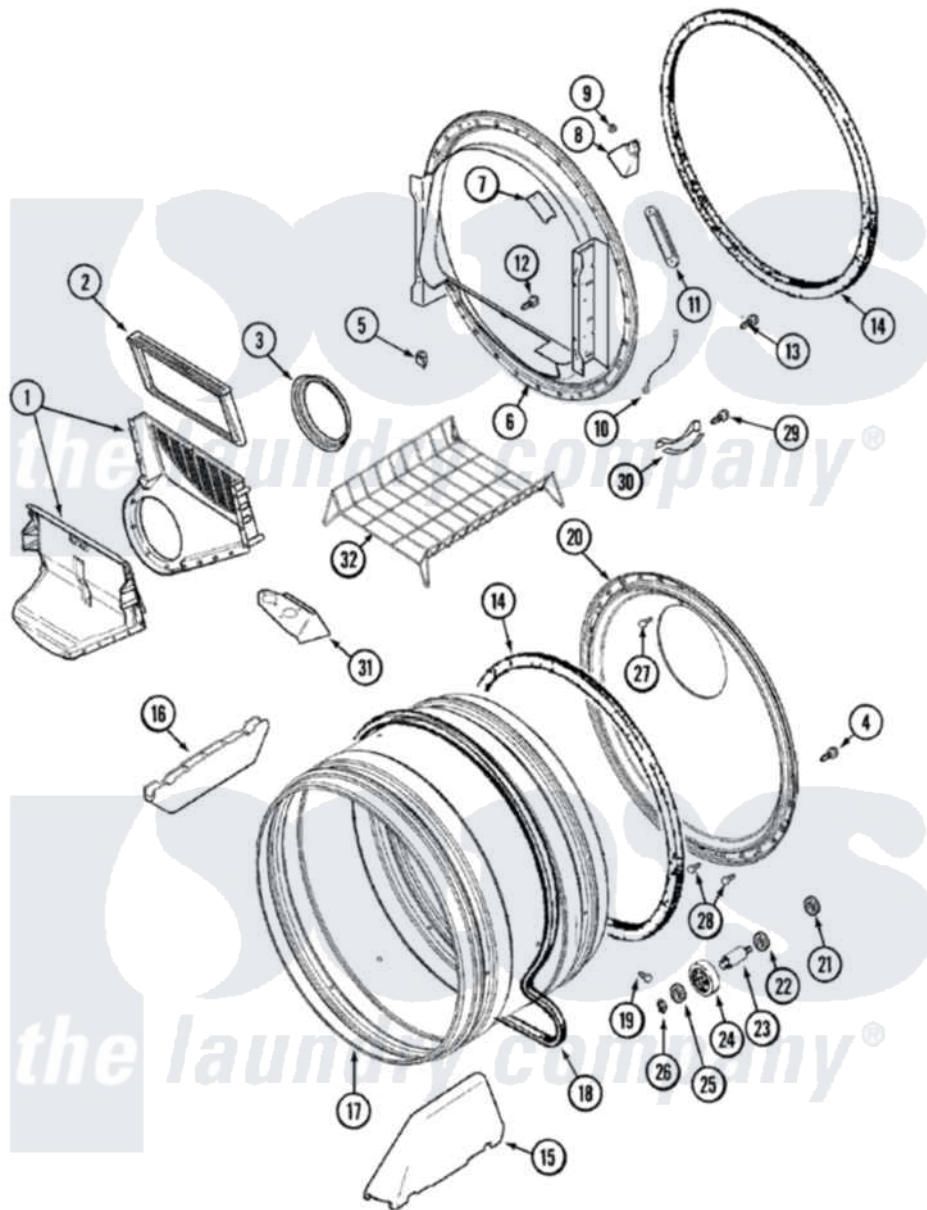

# Maytag MDE9606AYQ 07 - TUMBLER (BSQ)

Maytag Residential Maytag MDE9606AYQ Dryer Parts Parts Diagram 07 - TUMBLER (BSQ)  
 Click on the part number to view part

Item	Original Part Number	Replaced By	Status	Part Description
1	<a href="#">33001799</a>			Outlet Duct Assembly Note: Outlet Duct Assembly
2	<a href="#">33001808</a>			Filter, Lint
3	33001758	<a href="#">33002560</a>		Seal, Blower
4	<a href="#">33002190</a>			SCrew, C BraCe, BraCket, Cabinet
5	<a href="#">Y310376</a>			Clip, Door Switch Harness
6	<a href="#">33001868</a>			Front, Tumbler Front W/Sensor Note: Front, Tumbler
7	<a href="#">33001871</a>			Screw Note: Screw, Drum Light
"	<a href="#">33001869</a>			Lens, Drum Light
8	33001870		Not Available	HOLDER, LAMP (W/HOUSING) NOTE: LAMP (W/HOUSING & HOLDER)
"	<a href="#">22002263</a>			Lamp
9	<a href="#">214872</a>			Palnut, End Cap Note: Nut, Lamp Holder
10	211294	<a href="#">90767</a>		Screw, 8A X 3/8 HeX Washer