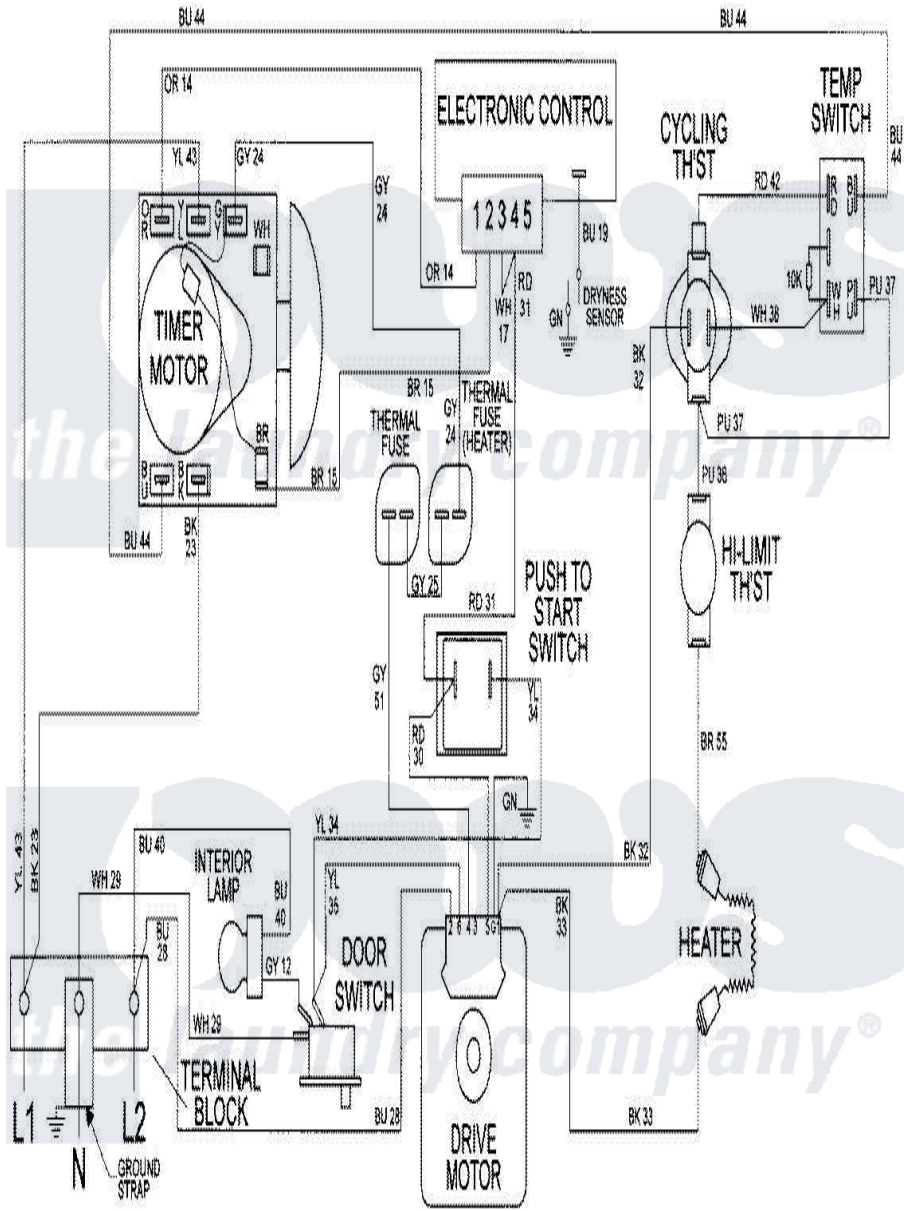

Maytag MDE9606AYW 08 - WIRING INFORMATION

Maytag Residential Maytag MDE9606AYW Dryer Parts Parts Diagram 08 - WIRING INFORMATION
 Click on the part number to view part

Item	Original Part Number	Replaced By	Status	Part Description
NI	15002677		Not Available	WIRING INFORMATION