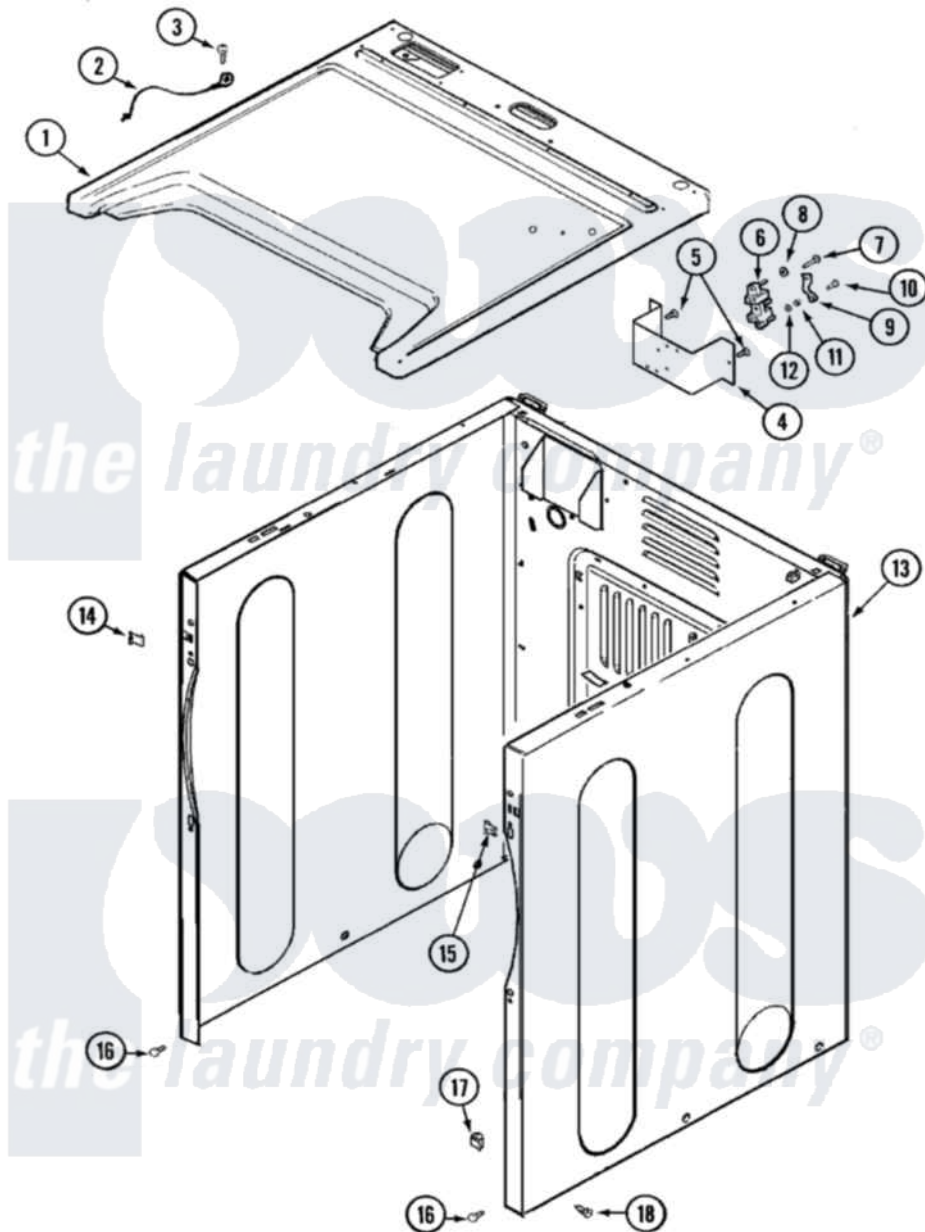

Maytag MDE9606AZA 01 - CABINET

Maytag [Residential Maytag MDE9606AZA Dryer Parts](#) Parts Diagram 01 - CABINET
 Click on the part number to view part

Item	Original Part Number	Replaced By	Status	Part Description
1	33001906		Not Available	COVER, TOP (ALM)---NA
2	33001859		Not Available	WIRE, GROUND
3	210186	3370225		Screw
4	33001826		Not Available	BRACKET, TERMINAL BLOCK---NA
5	22001995			Screw Note: Screw, Tumbler Front And Shroud
6	33001244			Block, Terminal
7	Y312209	W10001200		Screw
9	Y312184			Strap, Grounding
10	33001245			Screw---NA
11	311484	112432		Nut
12	311093			Washer, Terminal Connection
13	33001898	33002373		Cabinet
14	22002049			Clip Note: Clip, Front Panel
15	213280	204439		Screw And Fstner Assembly
16	22001995			Screw Note: Screw, Tumbler

16

[22001990](#)

Front And Shroud

17

[Y310376](#)

Clip, Door Switch Harness

18

[213007](#)