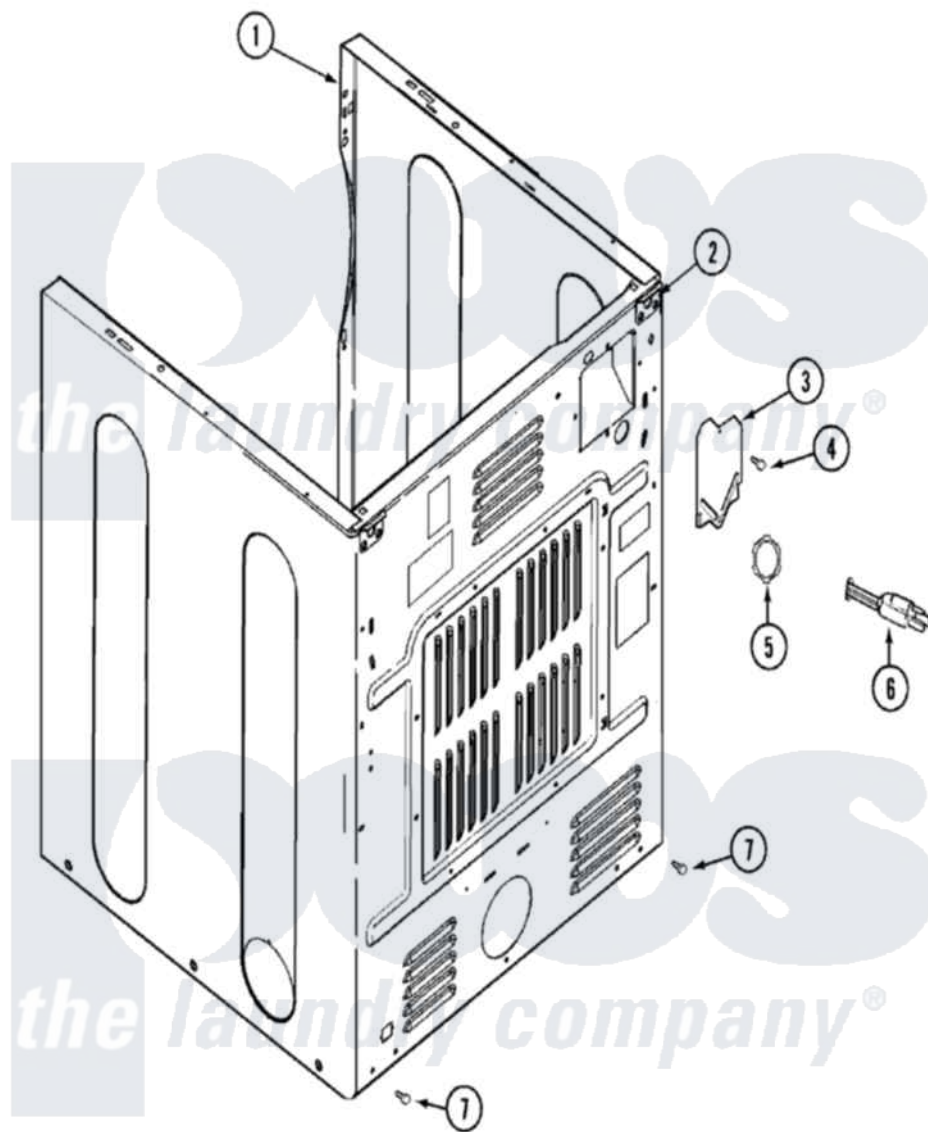

Maytag MDE9606AZA 02 - CABINET-REAR

Maytag [Residential Maytag MDE9606AZA Dryer Parts](#) Parts Diagram 02 - CABINET-REAR
 Click on the part number to view part

Item	Original Part Number	Replaced By	Status	Part Description
1	33001898	33002373		Cabinet
2	33001827		Not Available	BRACKET, CABINET HINGE
3	33001795			Cover, Terminal Block
4	22001995			Screw Note: Screw, Tumbler Front And Shroud
5	33001425			Locknut, Eared For Canadian
6	305168	33002916		Power Cord, Canadian 240V
7	22001995			Screw Note: Screw, Tumbler Front And Shroud