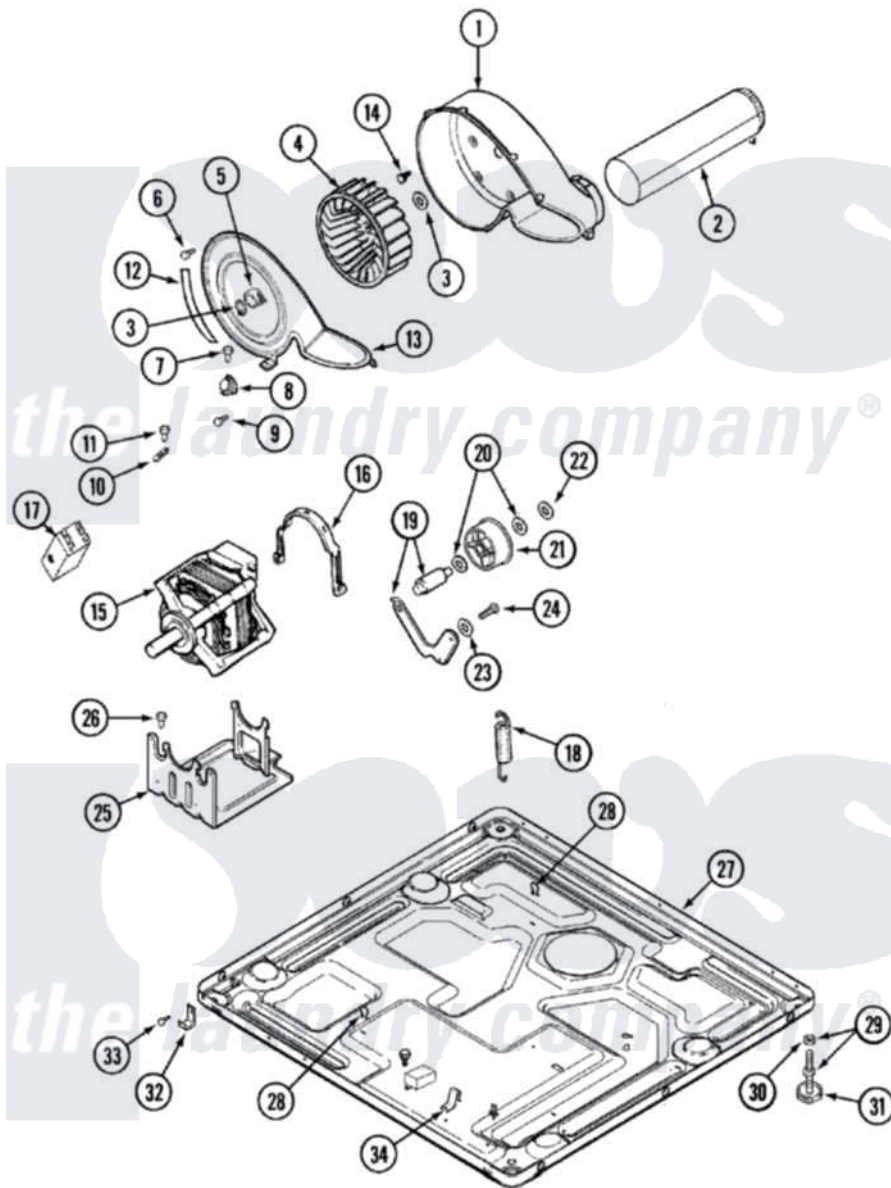

Maytag MDE9606AZA 06 - MOTOR DRIVE

Maytag [Residential Maytag MDE9606AZA Dryer Parts](#) Parts Diagram 06 - MOTOR DRIVE
 Click on the part number to view part

Item	Original Part Number	Replaced By	Status	Part Description
1	33001789			Housing, Blower
2	22001995			Screw Note: Screw, Tumbler Front And Shroud
"	33001800			Duct Assembly, Exhaust
3	410233	9703438		Ring-Retrn
4	33001790			Wheel, Blower
5	312967			Clamp, Blower Housing
6	33001855	33002917		Screw, No.10-16
7	Y313561			Screw---NA
8	306911			Thermostat, Multi-Temp
9	22001996	3370225		Screw
10	33001762			Fuse, Thermal
11	314848	W10116760		Screw
12	33001772		Not Available	SEAL, BLOWER COVER
13	33001873			Cover, Blower Housing---NA
14	314818	1163839		Screw
15	33001853	33002478		Motor

"	33002237	33002478	Motor
16	Y015825		Clip, Motor To Motor Support
17	33001854	33002478	Motor
18	33001754	33002459	Assembly, Spring And Plug
19	33001840	6-3705180	Idler Arm
20	Y312527		Washer, Idler Shaft
21	33001783	6-3700340	Bearing- I
22	312958	354987	Ring, Retaining
23	315772		Sleeve, Idler Arm
24	Y014874		Screw, Idler Arm And Sleeve
25	33001752	33002817	Motor Support, Offset
26	Y313561		Screw---NA
27	33001845	Not Available	BASE
28	410490		Spring, Retainer Wire Harness
29	Y305086		Adjustable Leg And Nut
30	Y052740	62739	Nut, Lock
31	Y314137		Foot, Rubber
32	22002239		Clip, Front Panel
33	Y310632	1163839	Screw
34	22002244		Clip, Grounding