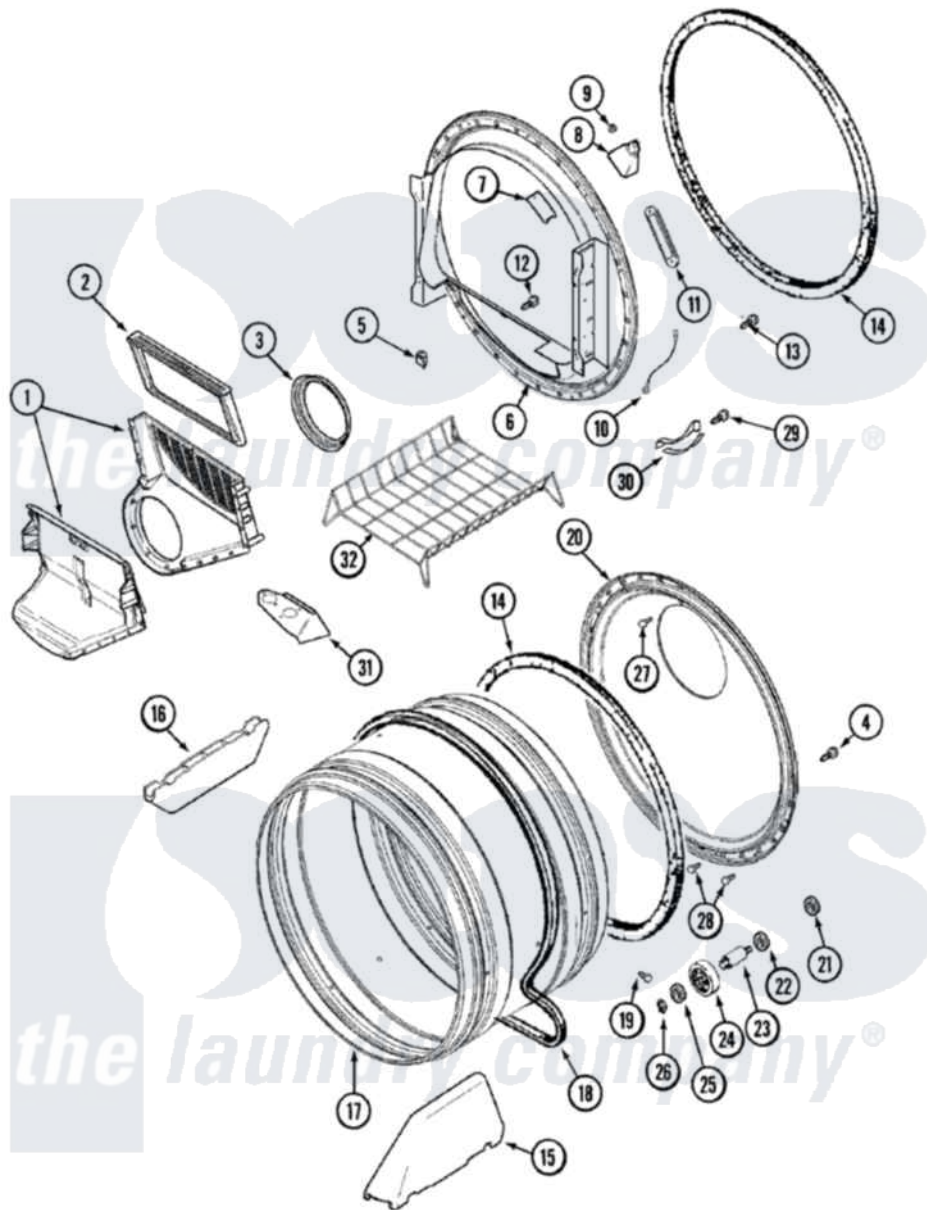

# Maytag MDE9606AZA 07 - TUMBLER

Maytag Residential Maytag MDE9606AZA Dryer Parts Parts Diagram 07 - TUMBLER  
 Click on the part number to view part

Item	Original Part Number	Replaced By	Status	Part Description
1	<a href="#">33001799</a>			Outlet Duct Assembly Note: Outlet Duct Assembly
2	<a href="#">33001808</a>			Filter, Lint
3	33001758	<a href="#">33002560</a>		Seal, Blower
4	<a href="#">33002190</a>			SCrew, C BraCe, BraCket, Cabinet
5	<a href="#">Y310376</a>			Clip, Door Switch Harness
6	<a href="#">33001868</a>			Front, Tumbler Front W/Sensor Note: Front, Tumbler
7	<a href="#">33001871</a>			Screw Note: Screw, Drum Light
"	<a href="#">33001869</a>			Lens, Drum Light
8	33001870		Not Available	HOLDER, LAMP (W/HOUSING) NOTE: LAMP (W/HOUSING & HOLDER)
"	<a href="#">22002263</a>			Lamp
9	<a href="#">214872</a>			Palnut, End Cap Note: Nut, Lamp Holder
10	211294	<a href="#">90767</a>		Screw, 8A X 3/8 HeX Washer