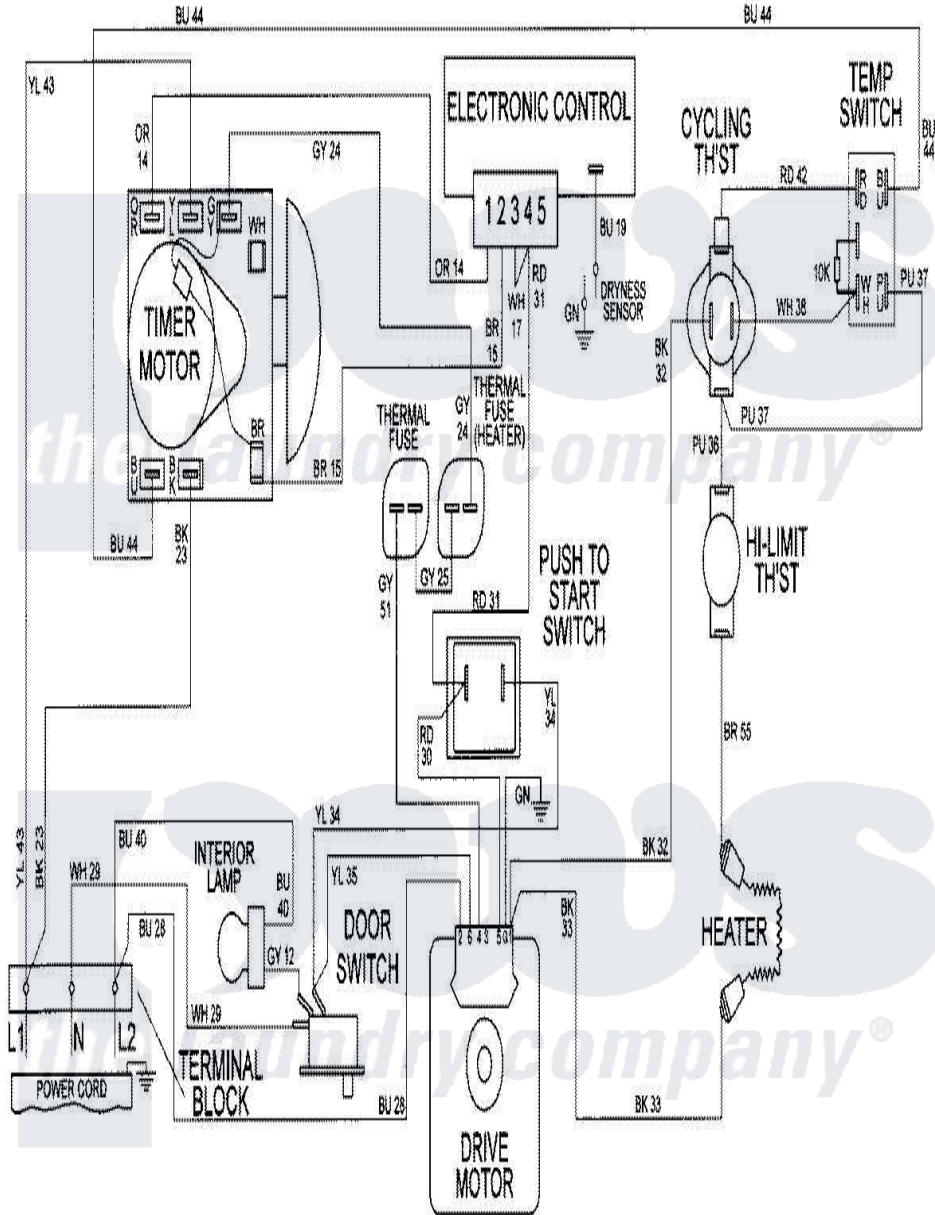

Maytag MDE9606AZA 08 - WIRING INFORMATION

Maytag [Residential Maytag MDE9606AZA Dryer Parts](#) Parts Diagram 08 - WIRING INFORMATION
 Click on the part number to view part

Item	Original Part Number	Replaced By	Status	Part Description
NI	15002676		Not Available	WIRING INFORMATION