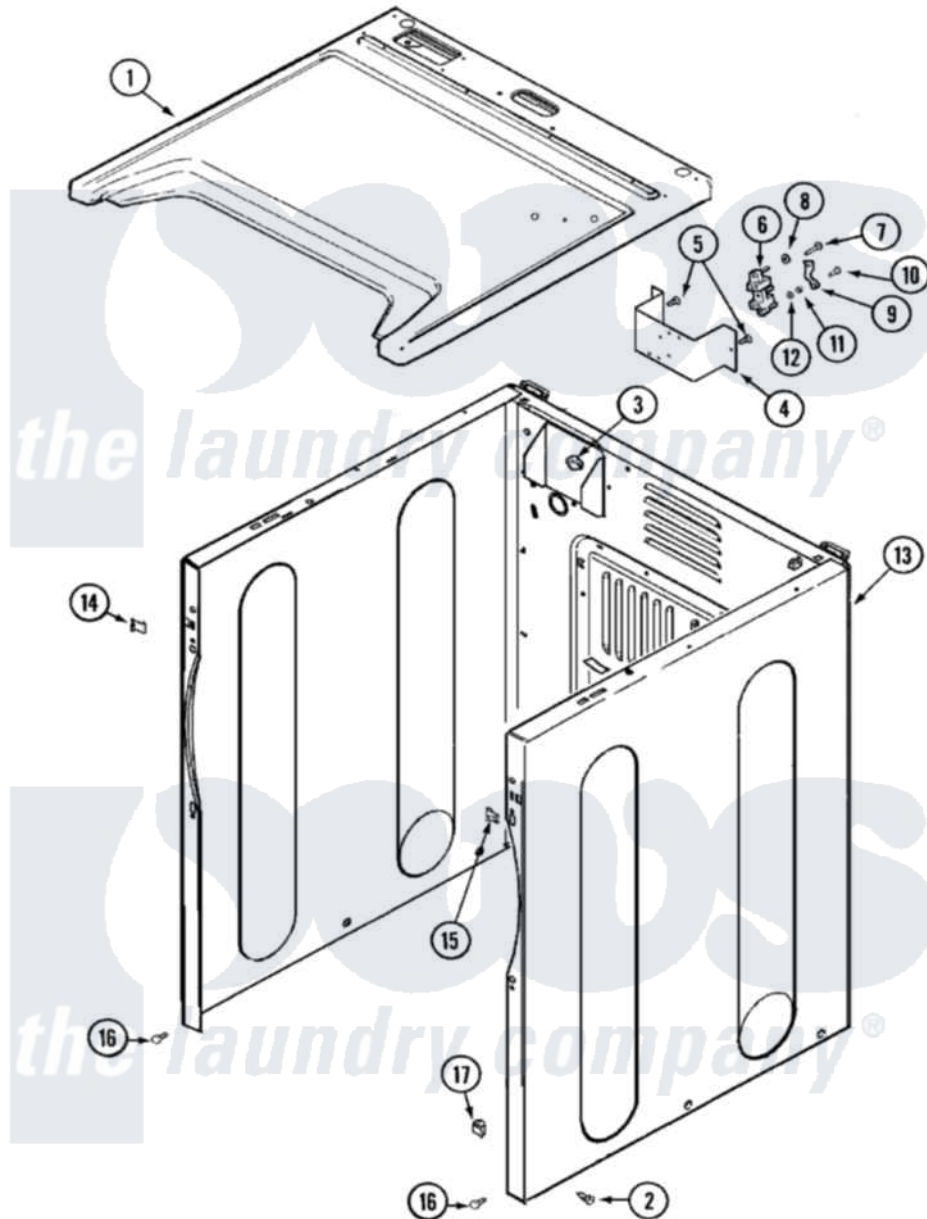

Maytag MDE9606AZQ 01 - CABINET (BISQ)

Maytag Residential Maytag MDE9606AZQ Dryer Parts Parts Diagram 01 - CABINET (BISQ)
 Click on the part number to view part

Item	Original Part Number	Replaced By	Status	Part Description
1	33002372		Not Available	COVER, TOP (BSQ)
2	213007			Xfor Cabinet See Cabinet, Back
3	Y310376			Clip, Door Switch Harness
4	33001826		Not Available	BRACKET, TERMINAL BLOCK---NA
5	22001995			Screw Note: Screw, Tumbler Front And Shroud
6	33001244			Block, Terminal
7	Y312209	W10001200		Screw
8	Y311270			Washer, Terminal Block
9	Y312184			Strap, Grounding
10	33001245			Screw---NA
11	311484	112432		Nut
12	311093			Washer, Terminal Connection
13	33002373			Cabinet
14	22002049			Clip Note: Clip, Front Panel

15 213280

[204439](#)

Screw And Fstner Assembly

16 [22001995](#)

Screw Note: Screw, Tumbler
Front And Shroud

17 [Y310376](#)

Clip, Door Switch Harness