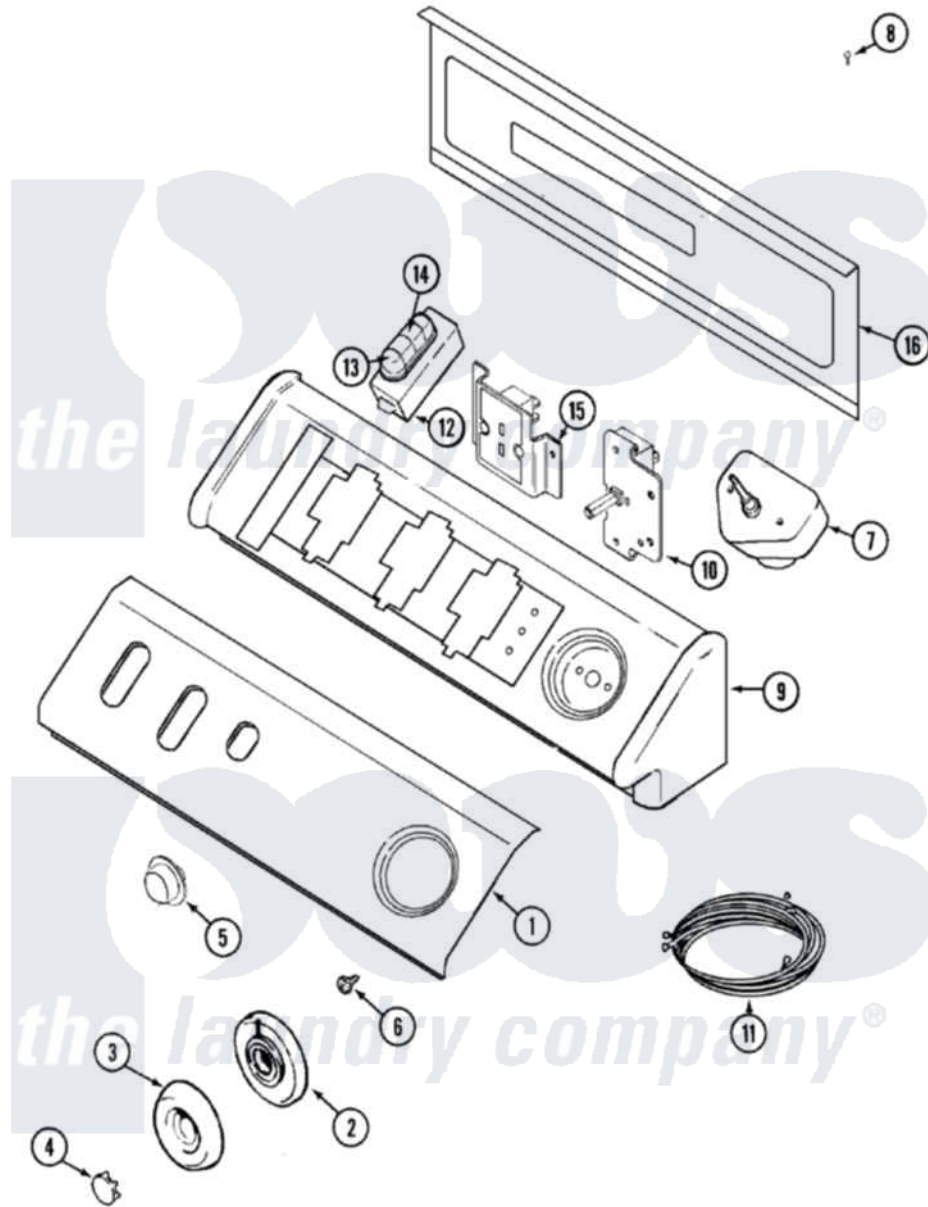

Maytag MDE9606AZQ 03 - CONTROL PANEL (BSQ)

Maytag [Residential Maytag MDE9606AZQ Dryer Parts](#) Parts Diagram 03 - CONTROL PANEL (BSQ)
 Click on the part number to view part

Item	Original Part Number	Replaced By	Status	Part Description
1	Y22002339	8534058		Screw
"	33002438			Panel, Control
2	33002332			Skirt, Timer Knob
3	22001659			Timer Knob - Grey
4	33002347			Timer Knob Insert/Cap
5	33002324	33002435		Button, Push-To-Start
6	33001690	90767		Screw, 8A X 3/8 HeX Washer Head Tapping
7	33001932			Timer
8	216423	3370225		Screw
9	33002327	37001115		Console
10	33002356	33001618		Switch- PU
11	33001933			Wire Harness, Main
12	33002333			Switch, Temp 4 Pos
13	22002697			Button, Switch
14	22002698	22003875		Button- SW

15	33002400	Not Available	BUSINESS DISPLAY CONTROL (BSQ)
16	33001806	Not Available	BACK, CONSOLE PANEL
18	33001935	Not Available	MANUAL, USE & CARE (FRENCH)