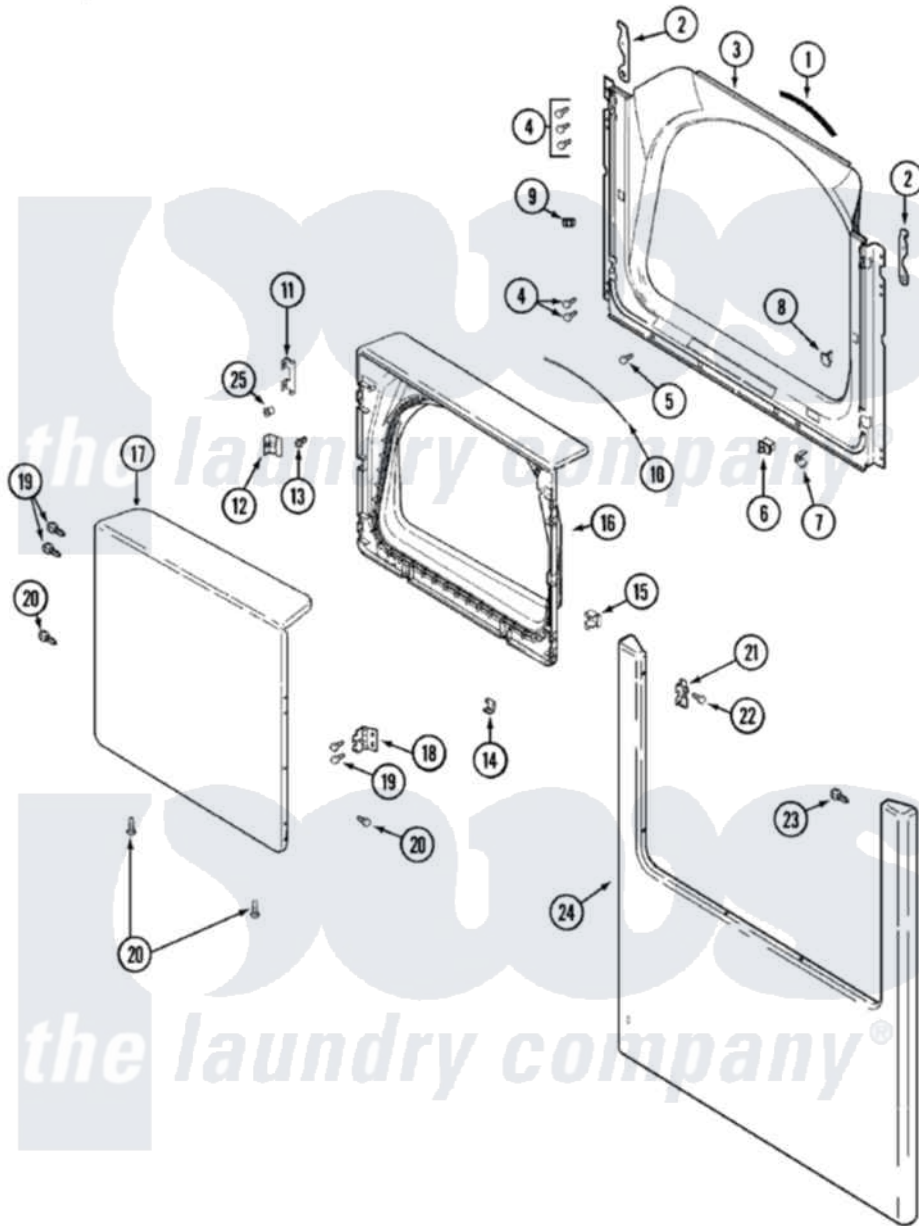

Maytag MDE9606AZQ 04 - DOOR (BSQ)

Maytag [Residential Maytag MDE9606AZQ Dryer Parts](#) Parts Diagram 04 - DOOR (BSQ)
 Click on the part number to view part

Item	Original Part Number	Replaced By	Status	Part Description
1	33001767			Seal, Shroud
2	22002247	33002597		Hook, Security
3	33002436		Not Available	SHROUD, (BSQ)
4	22001995			Screw Note: Screw, Tumbler Front And Shroud
5	33001768			Screw, Shroud Note: Screw, Shroud And Outlet Duct
6	33001508	W10169313		Switch-Dor
7	33001760			Bracket, Hinge
8	33001174	LA-1003		Door Catch Kit
9	Y304578	LA-1003		Door Catch Kit
"	33001791	306436		Door Latch Kit--W
10	33002094			Seal, Door
11	22002038			Clip, Door
12	33001793			Bracket, Strike
13	33001761			Strike, Door
14	22002039			Clip, Door

15	33001763		Plug, Inner Door
16	33002439	Not Available	DOOR, INNER (BSQ)
17	22001817		Sheet, Sound Damper
"	33002371		Door, Outer
18	33001759		Hinge, Door
19	22002062	98006631	Screw
20	33002351		Screw
21	33002349		Cover, Hinge Hole
22	33001787		Screw, Hinge Note: Screw, Hinge Hole Cover
23	22002012		Screw, Hinge Note: Screw, Hinge Bracket
24	33002368		Panel, Front
25	33001771		Bushing, Inner Door