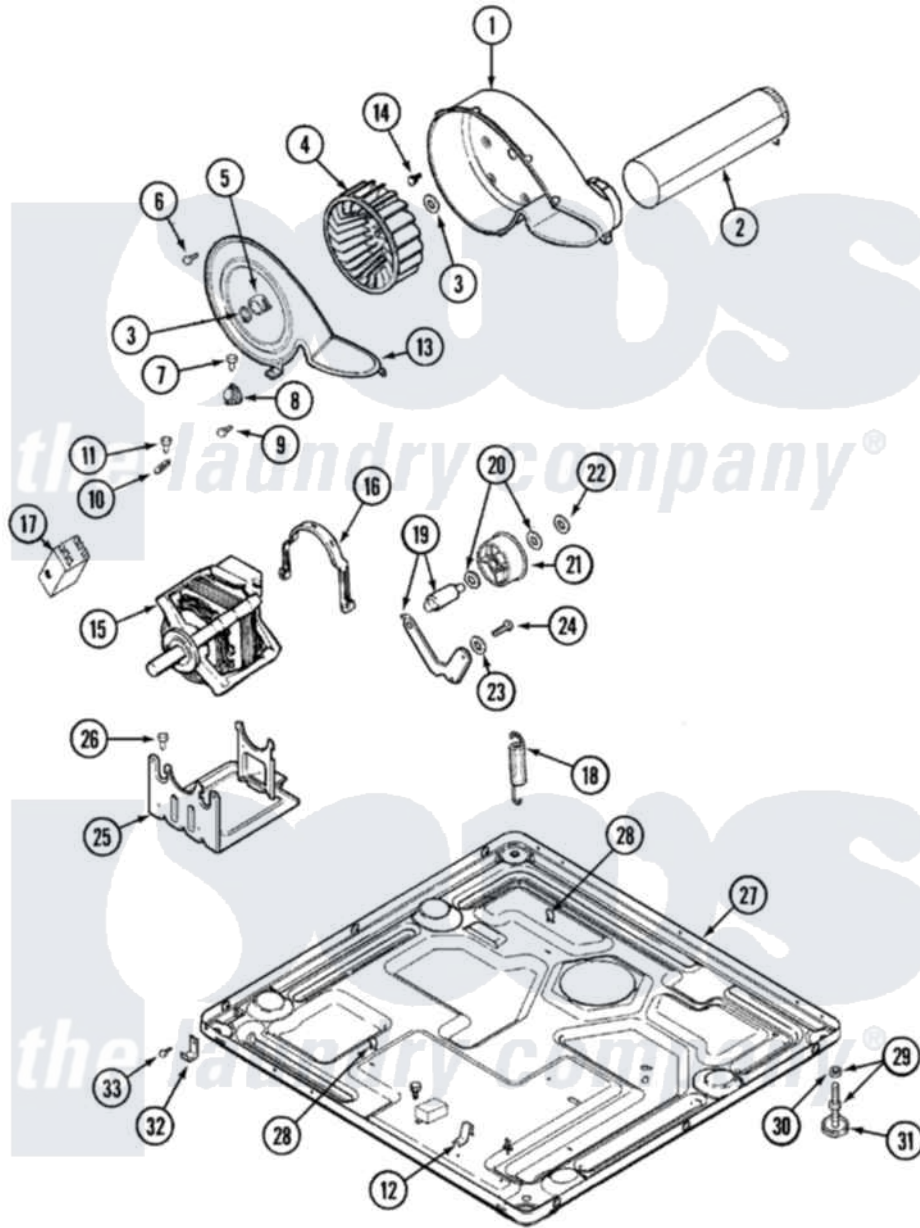

Maytag MDE9606AZQ 06 - MOTOR DRIVE (BSQ)

Maytag [Residential Maytag MDE9606AZQ Dryer Parts](#) Parts Diagram 06 - MOTOR DRIVE (BSQ)
 Click on the part number to view part

Item	Original Part Number	Replaced By	Status	Part Description
1	33001789			Housing, Blower
2	22001995			Screw Note: Screw, Tumbler Front And Shroud
"	33001800			Duct Assembly, Exhaust
3	410233	9703438		Ring-Retrn
4	33001790			Wheel, Blower
5	312967			Clamp, Blower Housing
6	33001855	33002917		Screw, No.10-16
7	Y313561			Screw---NA
8	306911			Thermostat, Multi-Temp
9	22001996	3370225		Screw
10	33001762			Fuse, Thermal
11	314848	W10116760		Screw
12	22002244			Clip, Grounding
13	33001873			Cover, Blower Housing---NA
14	314818	1163839		Screw
15	33001853	33002478		Motor

"	33002237	33002478	Motor
16	Y015825		Clip, Motor To Motor Support
17	33001854	33002478	Motor
18	33001754	33002459	Assembly, Spring And Plug
19	33001840	6-3705180	Idler Arm
20	Y312527		Washer, Idler Shaft
21	33001783	6-3700340	BearIng- I
22	312958	354987	Ring, Retaining
23	315772		Sleeve, Idler Arm
24	Y014874		Screw, Idler Arm And Sleeve
25	33002437	33002817	Motor Support, Offset
26	Y313561		Screw---NA
27	33001845	Not Available	BASE
28	410490		Spring, Retainer Wire Harness
29	Y305086		Adjustable Leg And Nut
30	Y052740	62739	Nut, Lock
31	Y314137		Foot, Rubber
32	22002239		Clip, Front Panel
33	Y310632	1163839	Screw