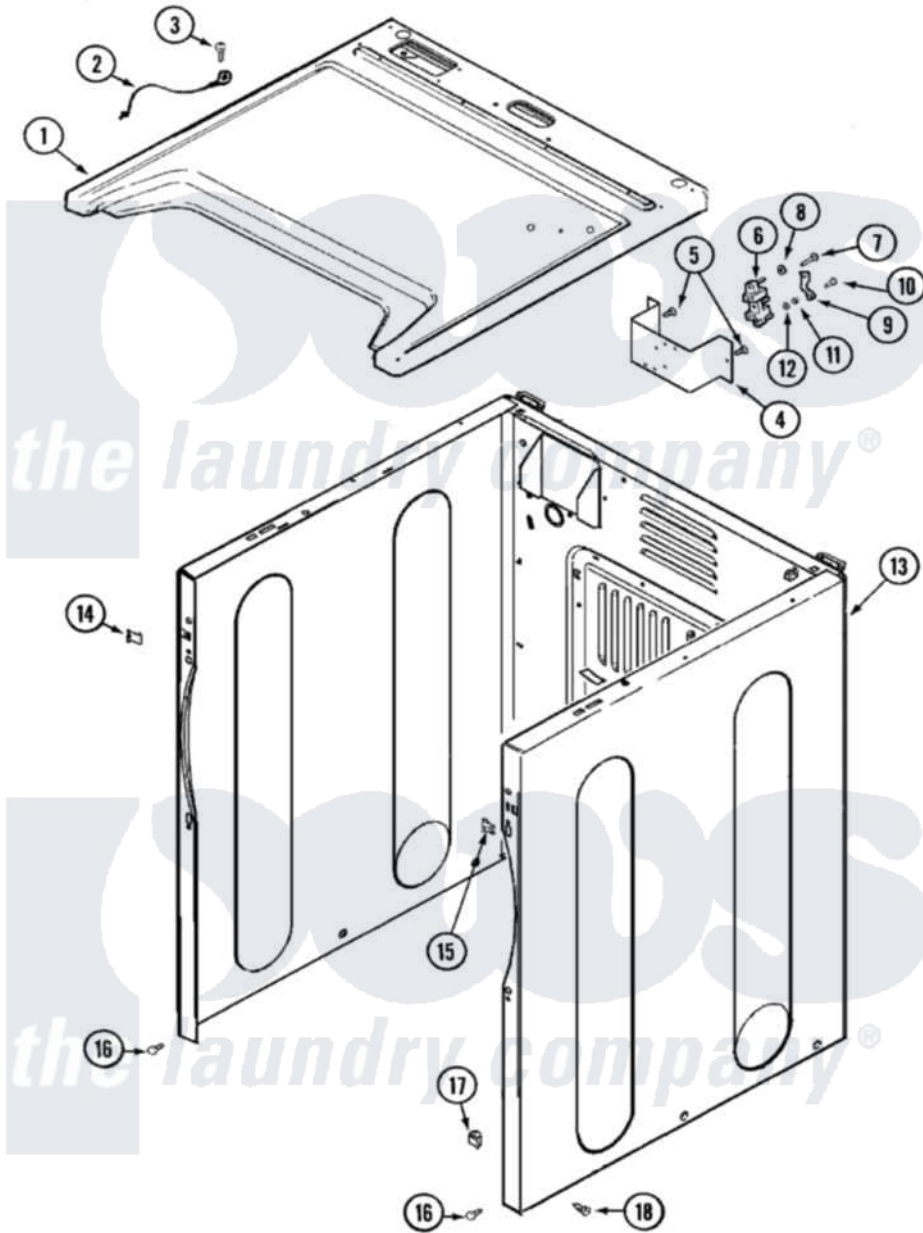

Maytag MDE9606AZW 01 - CABINET

Maytag [Residential Maytag MDE9606AZW Dryer Parts](#) Parts Diagram 01 - CABINET
 Click on the part number to view part

Item	Original Part Number	Replaced By	Status	Part Description
1	33001896			Cover, Top
2	33001859		Not Available	WIRE, GROUND
3	210186	3370225		Screw
4	33001826		Not Available	BRACKET, TERMINAL BLOCK---NA
5	22001995			Screw Note: Screw, Tumbler Front And Shroud
6	33001244			Block, Terminal
7	Y312209	W10001200		Screw
9	Y312184			Strap, Grounding
10	33001245			Screw---NA
11	311484	112432		Nut
12	311093			Washer, Terminal Connection
13	33001897			Cabinet
14	22002049			Clip Note: Clip, Front Panel
15	213280	204439		Screw And Fstner Assembly
16	22001995			Screw Note: Screw, Tumbler

16

[22001990](#)

Front And Shroud

17

[Y310376](#)

Clip, Door Switch Harness

18

[213007](#)