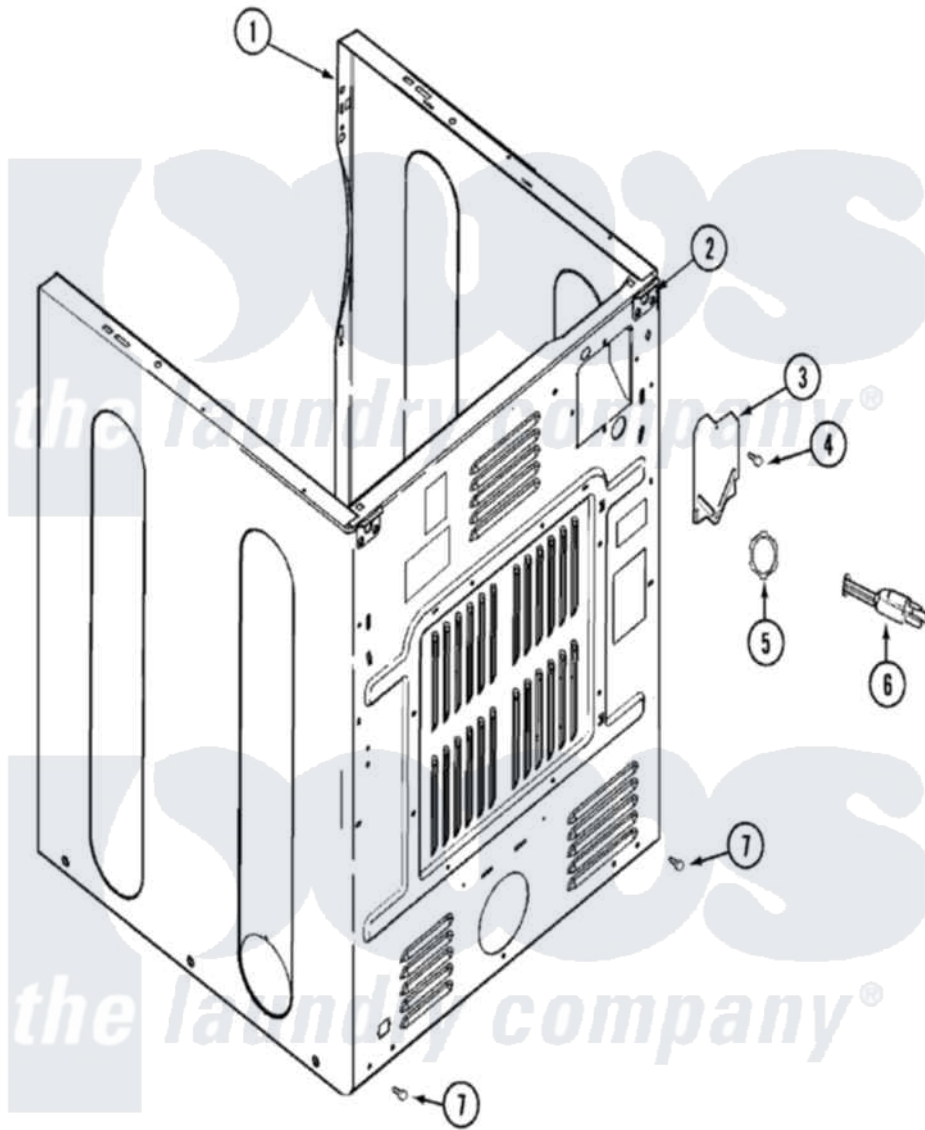

# Maytag MDE9606AZW 02 - CABINET-REAR

Maytag [Residential Maytag MDE9606AZW Dryer Parts](#) Parts Diagram 02 - CABINET-REAR  
 Click on the part number to view part

Item	Original Part Number	Replaced By	Status	Part Description
1	<a href="#">33001897</a>			Cabinet
2	33001827		Not Available	BRACKET, CABINET HINGE
3	<a href="#">33001795</a>			Cover, Terminal Block
4	<a href="#">22001995</a>			Screw Note: Screw, Tumbler Front And Shroud
5	<a href="#">33001425</a>			Locknut, Eared For Canadian
6	305168	<a href="#">33002916</a>		Power Cord, Canadian 240V
7	<a href="#">22001995</a>			Screw Note: Screw, Tumbler Front And Shroud