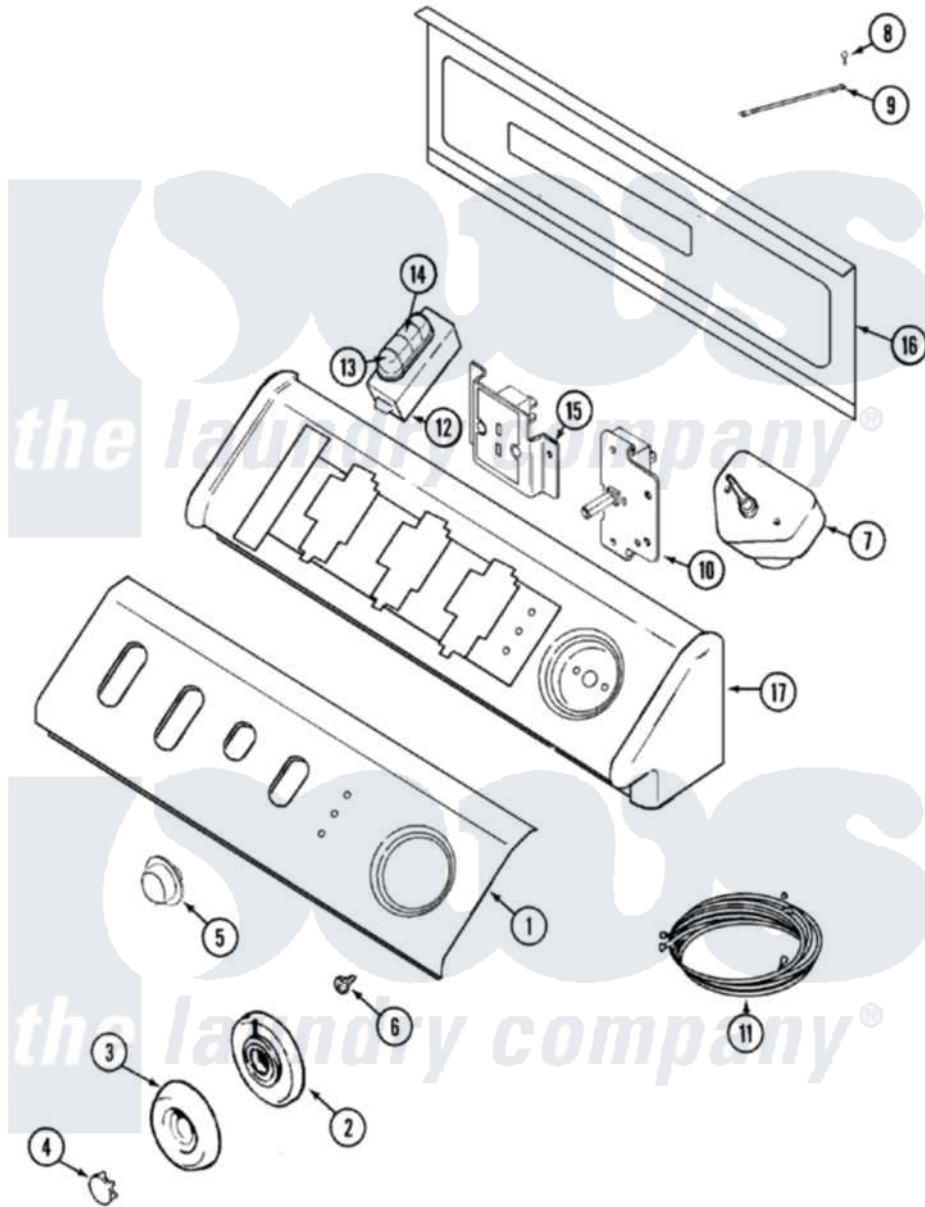

# Maytag MDE9606AZW 03 - CONTROL PANEL

Maytag [Residential Maytag MDE9606AZW Dryer Parts](#) Parts Diagram 03 - CONTROL PANEL  
 Click on the part number to view part

Item	Original Part Number	Replaced By	Status	Part Description
1	33001930	<a href="#">33002564</a>		Panel, Control
"	Y22002339	<a href="#">8534058</a>		Screw
2	<a href="#">33001621</a>			Skirt, Timer Dial
3	<a href="#">22001659</a>			Timer Knob - Grey
4	<a href="#">22001664</a>			Timer Knob Insert/Cap
5	33001619	<a href="#">37001071</a>		Button, Push-To-Start
6	33001690	<a href="#">90767</a>		Screw, 8A X 3/8 HeX Washer Head Tapping
7	<a href="#">33001932</a>			Timer
8	216423	<a href="#">3370225</a>		Screw
9	33001859		Not Available	WIRE, GROUND
10	33001861	<a href="#">33001618</a>		Switch- PU
11	<a href="#">33001933</a>			Wire Harness, Main
12	<a href="#">33001652</a>			Switch, Temp 4 Pos
13	<a href="#">22001788</a>			Button, Switch
14	<a href="#">22001789</a>			Button, Switch
				Drum Display Control Note:

15	33001661	<a href="#">33002389</a>	Dryness Display Control Note. Display, Dryness	
16	33001806		Not Available	BACK, CONSOLE PANEL
17	22002285		Not Available	CONSOLE (WHT)
18	33001935		Not Available	MANUAL, USE & CARE (FRENCH)
"	33001934		Not Available	MANUAL, USE & CARE