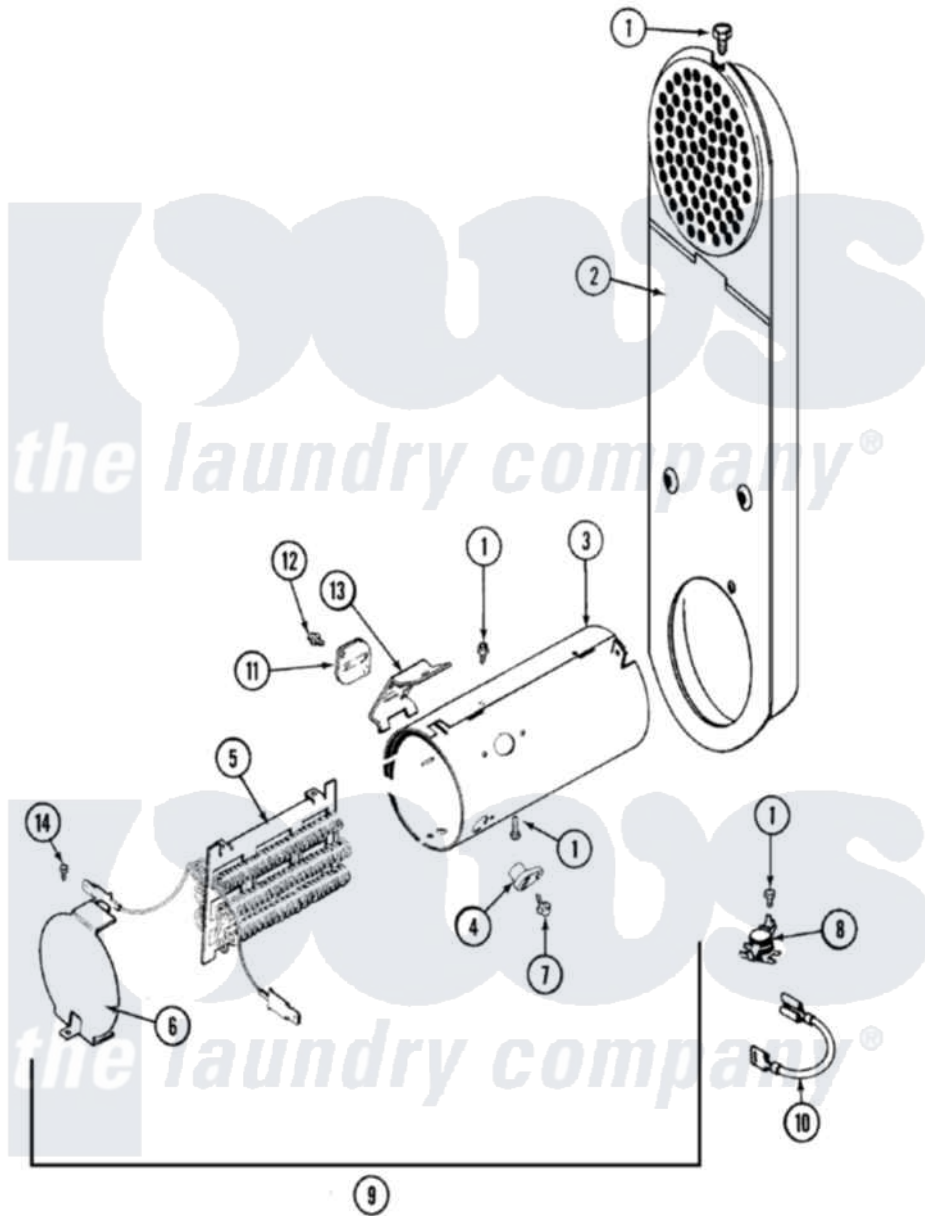

Maytag MDE9606AZW 05 - HEATER

Maytag [Residential Maytag MDE9606AZW Dryer Parts](#) Parts Diagram 05 - HEATER
 Click on the part number to view part

Item	Original Part Number	Replaced By	Status	Part Description
1	211294	90767		Screw, 8A X 3/8 HeX Washer Head Tapping
2	33001803	33003038		Assembly, Inlet Duct-Elec
3	314995			Enclosure, Heater
4	314998			Insulator, Terminal
5	307184	Y308612		Heater Sub-Assembly
6	314999			Shield, Radiant
7	314554		Not Available	SCREW
8	303396			Thermostat, Hi-Limit
9	307178			Heater Assembly
10	Y307173			Wire, Jumper
11	307473			Fuse, Thermal
12	33001860	W10116760		Screw
13	315346			Bracket, Thermal Fuse
14	Y308590	W10116795		Heater
"	22001996	3370225		Screw