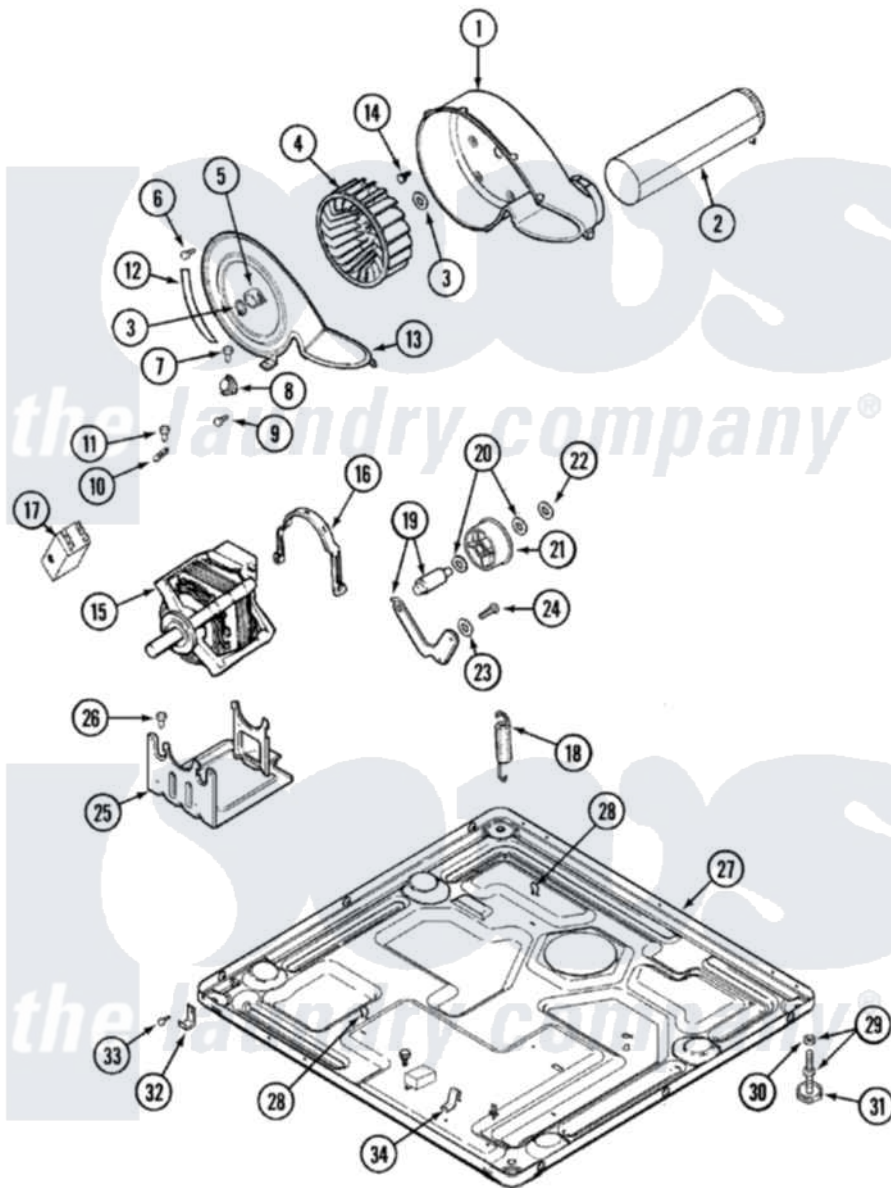

Maytag MDE9606AZW 06 - MOTOR DRIVE

Maytag [Residential Maytag MDE9606AZW Dryer Parts](#) Parts Diagram 06 - MOTOR DRIVE
 Click on the part number to view part

Item	Original Part Number	Replaced By	Status	Part Description
1	33001789			Housing, Blower
2	22001995			Screw Note: Screw, Tumbler Front And Shroud
"	33001800			Duct Assembly, Exhaust
3	410233	9703438		Ring-Retrn
4	33001790			Wheel, Blower
5	312967			Clamp, Blower Housing
6	33001855	33002917		Screw, No.10-16
7	Y313561			Screw---NA
8	306911			Thermostat, Multi-Temp
9	22001996	3370225		Screw
10	33001762			Fuse, Thermal
11	314848	W10116760		Screw
12	33001772		Not Available	SEAL, BLOWER COVER
13	33001873			Cover, Blower Housing---NA
14	314818	1163839		Screw
15	33001853	33002478		Motor

"	33002237	33002478	Motor
16	Y015825		Clip, Motor To Motor Support
17	33001854	33002478	Motor
18	33001754	33002459	Assembly, Spring And Plug
19	33001840	6-3705180	Idler Arm
20	Y312527		Washer, Idler Shaft
21	33001783	6-3700340	Bearing- I
22	312958	354987	Ring, Retaining
23	315772		Sleeve, Idler Arm
24	Y014874		Screw, Idler Arm And Sleeve
25	33001752	33002817	Motor Support, Offset
26	Y313561		Screw---NA
27	33001845	Not Available	BASE
28	410490		Spring, Retainer Wire Harness
29	Y305086		Adjustable Leg And Nut
30	Y052740	62739	Nut, Lock
31	Y314137		Foot, Rubber
32	22002239		Clip, Front Panel
33	Y310632	1163839	Screw
34	22002244		Clip, Grounding