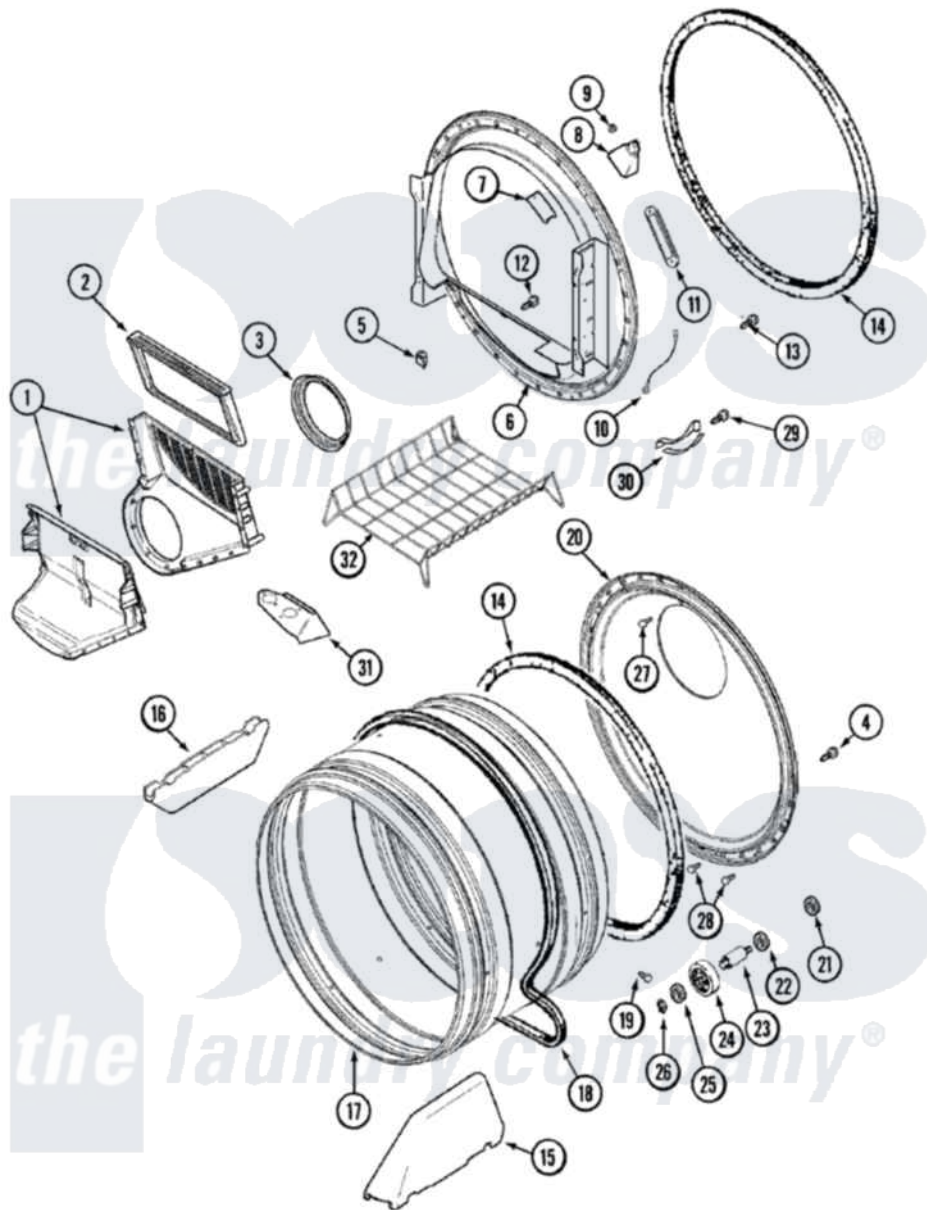

Maytag MDE9606AZW 07 - TUMBLER

Maytag Residential Maytag MDE9606AZW Dryer Parts Parts Diagram 07 - TUMBLER
 Click on the part number to view part

Item	Original Part Number	Replaced By	Status	Part Description
1	33001799			Outlet Duct Assembly Note: Outlet Duct Assembly
2	33001808			Filter, Lint
3	33001758	33002560		Seal, Blower
4	33002190			SCrew, C BraCe, BraCket, Cabinet
5	Y310376			Clip, Door Switch Harness
6	33001868			Front, Tumbler Front W/Sensor Note: Front, Tumbler
7	33001871			Screw Note: Screw, Drum Light
"	33001869			Lens, Drum Light
8	33001870		Not Available	HOLDER, LAMP (W/HOUSING) NOTE: LAMP (W/HOUSING & HOLDER)
"	22002263			Lamp
9	214872			Palnut, End Cap Note: Nut, Lamp Holder
10	211294	90767		Screw, 8A X 3/8 HeX Washer

10	211294	30707	Head Tapping
"	Y303711		Sensor Ground Wire
11	22001078	3177991	Screw
"	33001809		Sensor Bar Assembly
12	312311	312311MAY	Screw
13	33001855	33002917	Screw, No.10-16
14	33001807		Seal, Tumbler
15	33001756	33002032	Baffle
16	33001755		Baffle
17	33001889		Tumbler
18	33001777	33002535	V-Belt
19	33001788	33002973	Screw, No.9-15 X 1.00 Hx WS
20	33001801		Back, Tumbler
21	33001443		Nut, Hex
22	Y313347	312535	Washer, Vault Mounting Brk.
23	Y312948	6-3129480	Shaft- Tumbler
24	Y303373	12001541	Drum Roller/Washer Assembly--W
25	312535		Washer, Vault Mounting Brk.
26	410233	9703438	Ring-Retrn
27	210932		Screw, No.8 X 9/16 Ctsk Note: Screw, Inlet Duct
28	22001996	3370225	Screw
29	210720		Rivet, Bearing To Tumbler Fmt
30	306508		Tumbler Bearing Kit ----W
31	33001837		Cover, Thermostat
32	33001917	33001917A	Rack- Dryi