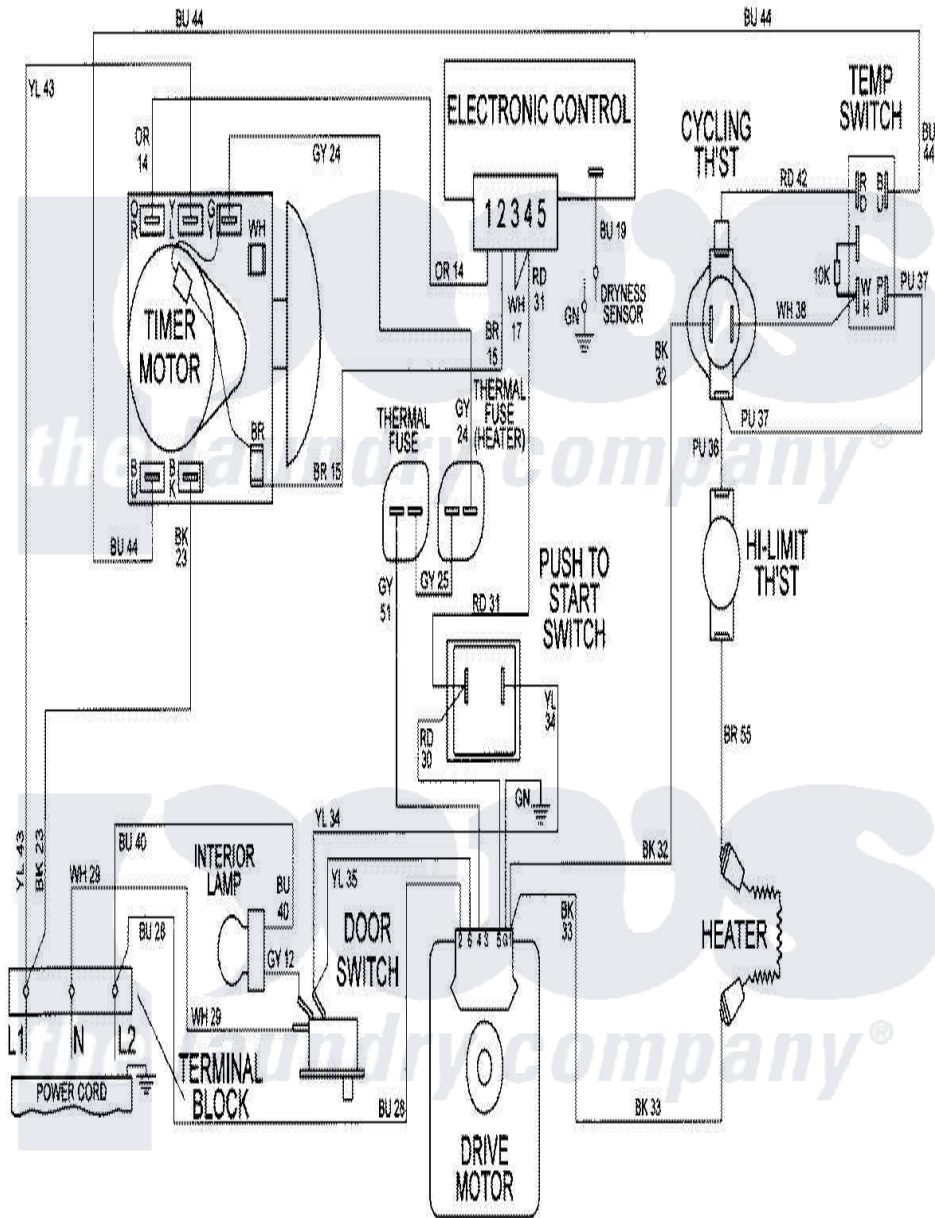

Maytag MDE9606AZW 08 - WIRING INFORMATION

Maytag Residential Maytag MDE9606AZW Dryer Parts Parts Diagram 08 - WIRING INFORMATION
 Click on the part number to view part

Item	Original Part Number	Replaced By	Status	Part Description
NI	15002676		Not Available	WIRING INFORMATION