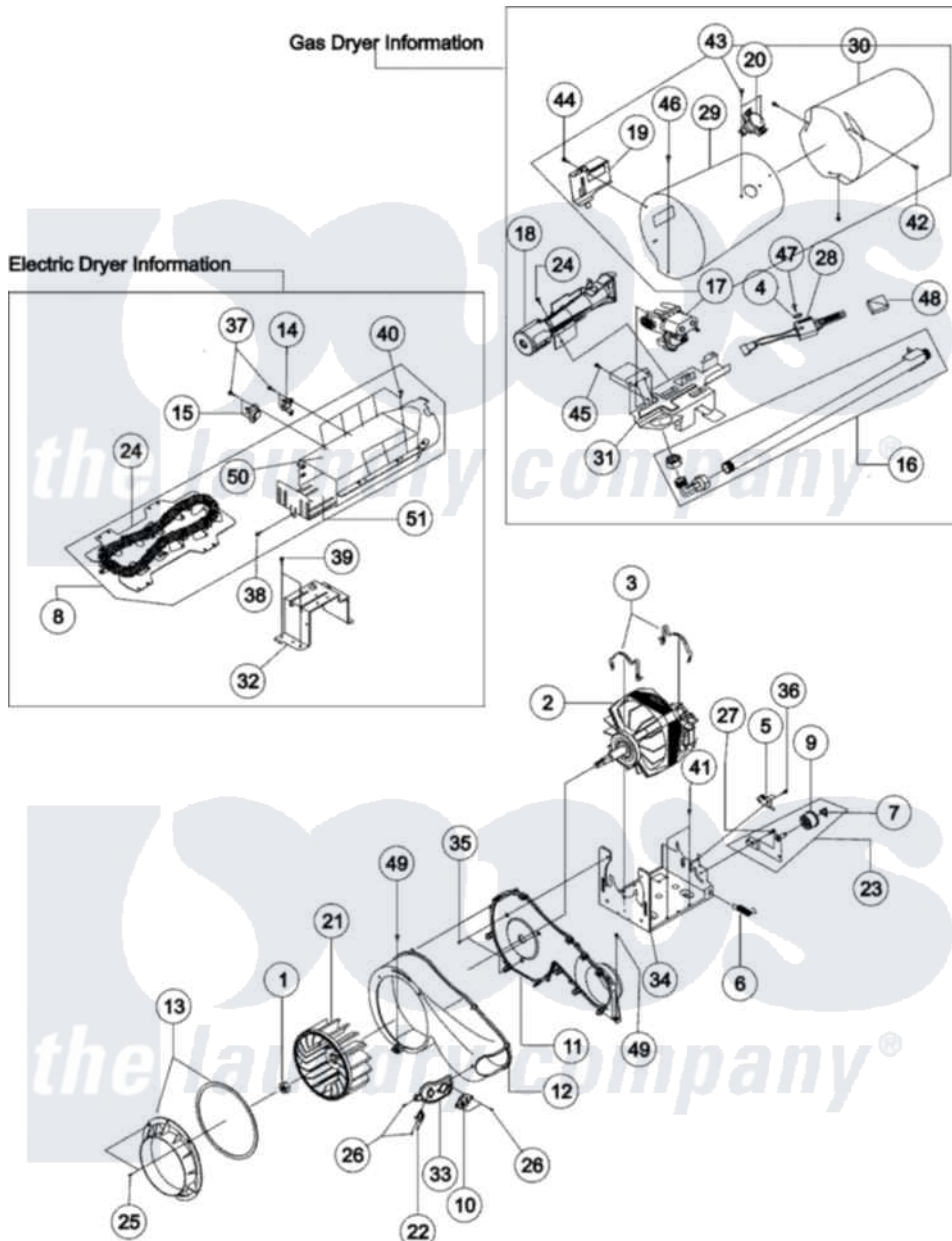

# Maytag MDE9700AZM 01 - BLOWER-HEATER-MOTOR

Maytag Residential Maytag MDE9700AZM Dryer Parts Parts Diagram 01 - BLOWER-HEATER-MOTOR  
 Click on the part number to view part

Item	Original Part Number	Replaced By	Status	Part Description
2	<a href="#">35001080</a>			Assembly, Motor 60 Hz
3	<a href="#">35001081</a>			Clamp, Motor
4	<a href="#">6021-001130</a>			Nut-Circular
5	<a href="#">35001082</a>			Switch, Broken Belt
6	35001083	<a href="#">12002777</a>		Bracket-ID
"	<a href="#">35001278</a>			Spring-Tension
7	<a href="#">35001084</a>			Holder-Shaft
8	<a href="#">35001119</a>			Assembly, Heater Box
9	<a href="#">35001086</a>			Pulley Assembly
10	<a href="#">35001191</a>			Thermistor
11	<a href="#">35001088</a>			Blower-Housing Rear
12	35001089		Not Available	Housing-Blower Front
13	<a href="#">35001090</a>			Assembly-Duct Connector
14	<a href="#">35001193</a>			Assembly-Bracket Thermostat
15	<a href="#">35001092</a>			Thermostat
16	<a href="#">35001093</a>			Pipe-Assembly