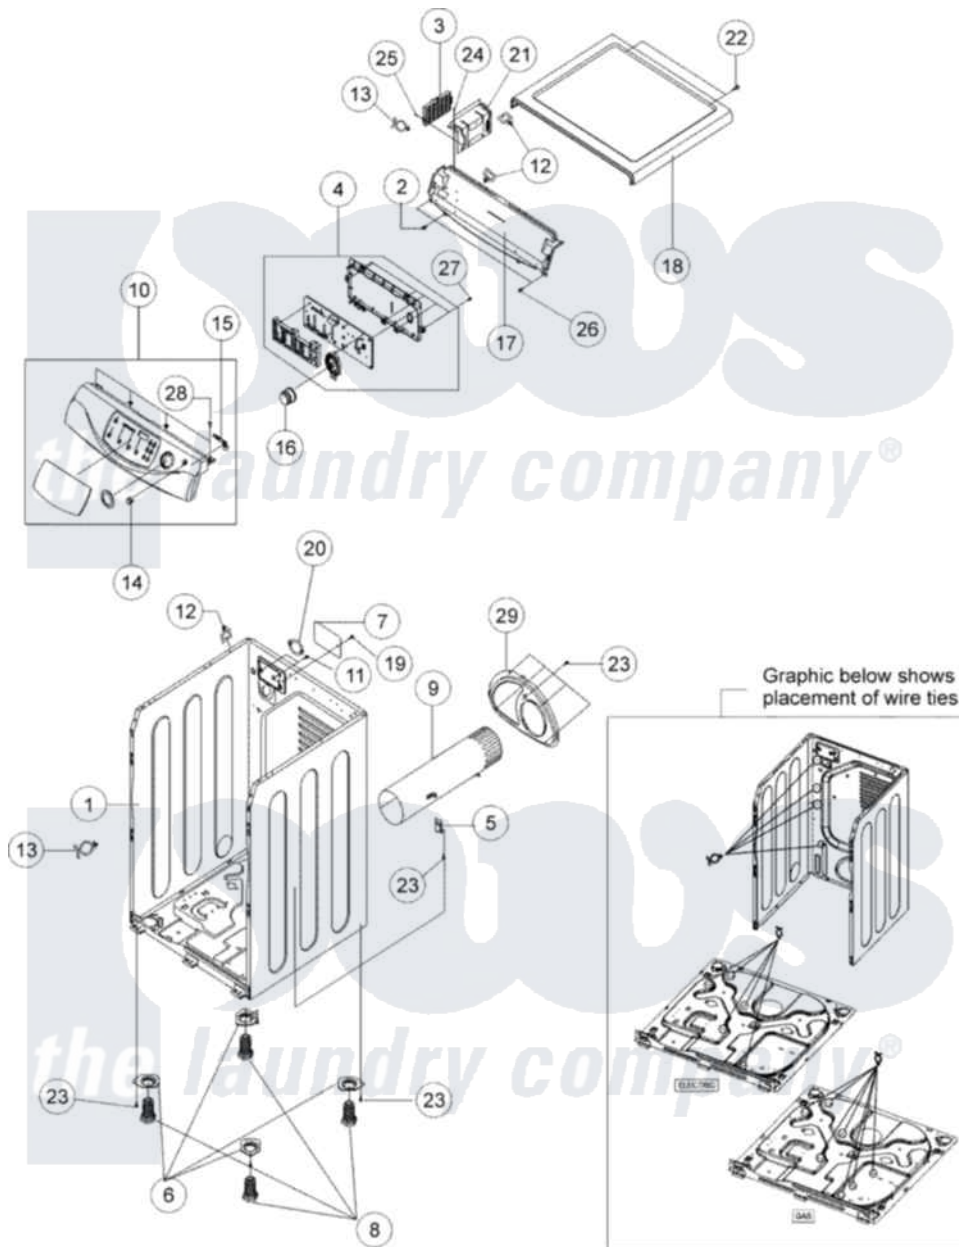

Maytag MDE9700AZM 02 - CONTROL PANEL - CABINET

Maytag Residential Maytag MDE9700AZM Dryer Parts Parts Diagram 02 - CONTROL PANEL - CABINET
 Click on the part number to view part

Item	Original Part Number	Replaced By	Status	Part Description
1	35001199	35001230		Assembly-Frame
2	6006-001170			Screw-Tapping
3	35001153			Assembly Pcb Parts
4	35001154	35001227		Assembly Pcb P
5	35001155			Guide-Exhaust
6	35001156			Bracket, Dryer Foot
7	34001069			Cover-Power Cord
8	35001158			Foot, Dryer
9	35001159	12002640		Duct, Exhaust Assembly
10	35001198			Assembly-Panel Control - Platinum
11	6002-000231		Not Available	Screw-Tapping (5)
12	35001171			Clamper-Wire Saddle
13	35001004	M0585401		Tie, Wire
14	34001385			Button-Push
15	34001279			Lever-Power
16	34001387			Knob-Encoder

17	35001162		Frame-Plate
18	34001390		Cover-Top
19	35001166	34001211	Screw-Pump Bracket
20	34001481	279320	Block-Term
"	35001167		Strain-Relief Power Cord
21	35001168		Bracket, Control Board
22	35001118	61002031	Screw, Handle
23	6002-000239	Not Available	Screw-Tapping (10)
24	6002-000231	Not Available	Screw-Tapping (5)
25	6002-000231	Not Available	Screw-Tapping (5)
26	35001166	34001211	Screw-Pump Bracket
27	6002-000213	Not Available	Screw-Tapping (5)
28	6002-000231	Not Available	Screw-Tapping (5)
29	35001201		Cover-Back