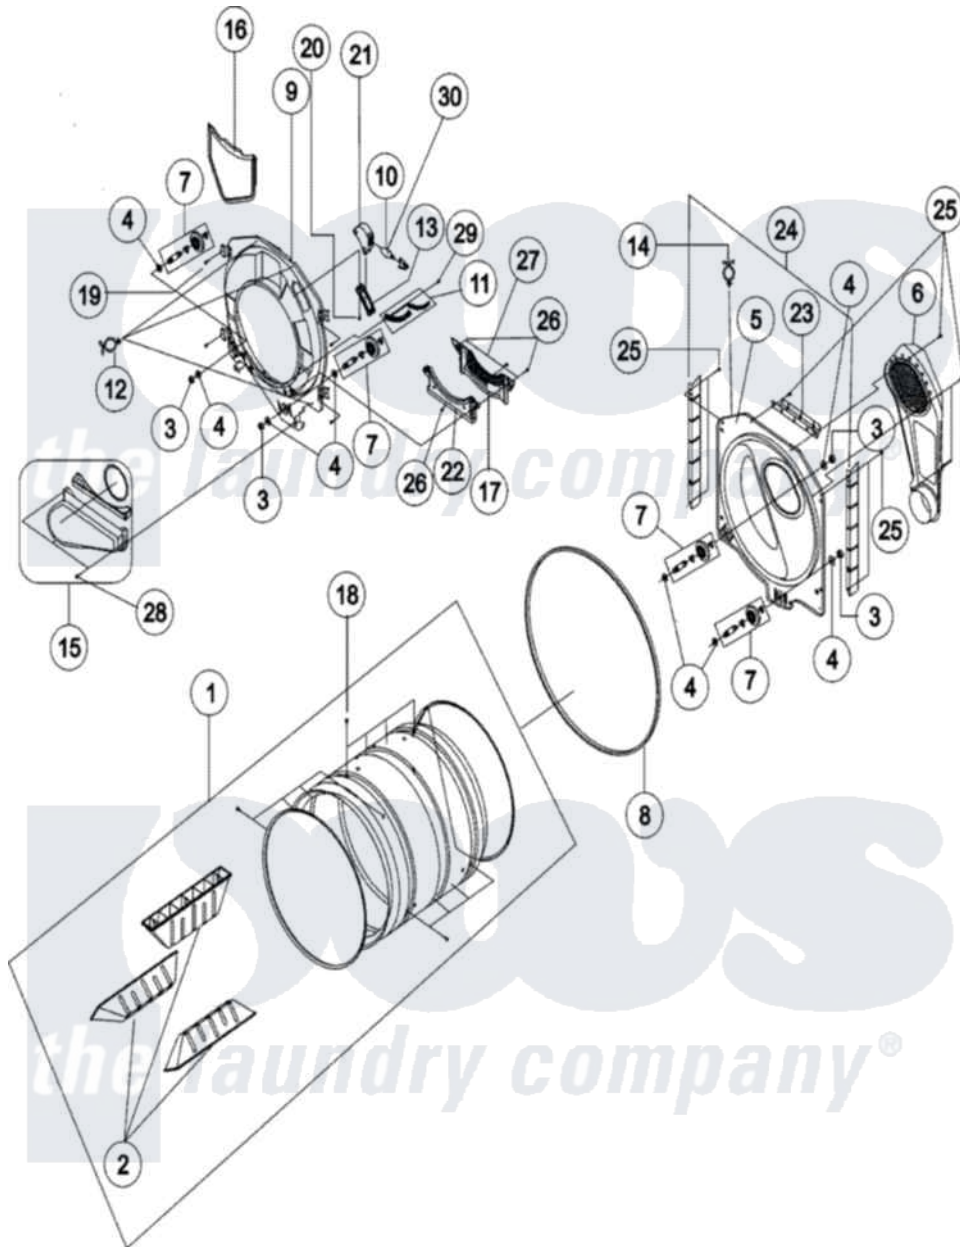

Maytag MDE9700AZM 03 - DRUM

Maytag [Residential Maytag MDE9700AZM Dryer Parts](#) Parts Diagram 03 - DRUM
 Click on the part number to view part

Item	Original Part Number	Replaced By	Status	Part Description
1	35001130	W10296563		Drum
2	35001131			Baffle-Drum
3	35001132	23001661		Nut M10
4	35001133			Washer, Support
5	35001134			Drum-Back
6	35001135		Not Available	Air Duct Assembly
"	35001240			Assembly, Air-Duct
7	35001136	W10177428		Assembly, Roller-Support
8	35001137	W10205415		Belt
9	35001149			Assembly-Drum Front
10	35001138	22002263		Lamp
11	35001150			Assembly-Guide Sensor
12	6046-000310			Stand Off
13	35001139			Cover-Lamp
14	35001004	M0585401		Tie, Wire
15	35001140			Assembly, Lint Duct

16	35001141		Case-Filter
17	35001142		Cover-Filter
18	6002-001204	Not Available	SCREW-TAPPING
19	34001211		Screw-Pump Bracket
20	6002-001006	Not Available	SCREW
21	35001143		Guide-Lamp
22	35001144		Cover-Filter
23	35001145		Bracket, Upper Rear Bulkhead
24	35001146		Channel Bracket, Rear Bulkhead
25	6002-000239	Not Available	Screw-Tapping (10)
26	35001147	97001095	Screw-Motor
27	6002-001320	489355	Screw, 8 X 1/2
28	6002-000231	Not Available	Screw-Tapping (5)
29	6002-001320	489355	Screw, 8 X 1/2
30	35001148		Socket-Lamp