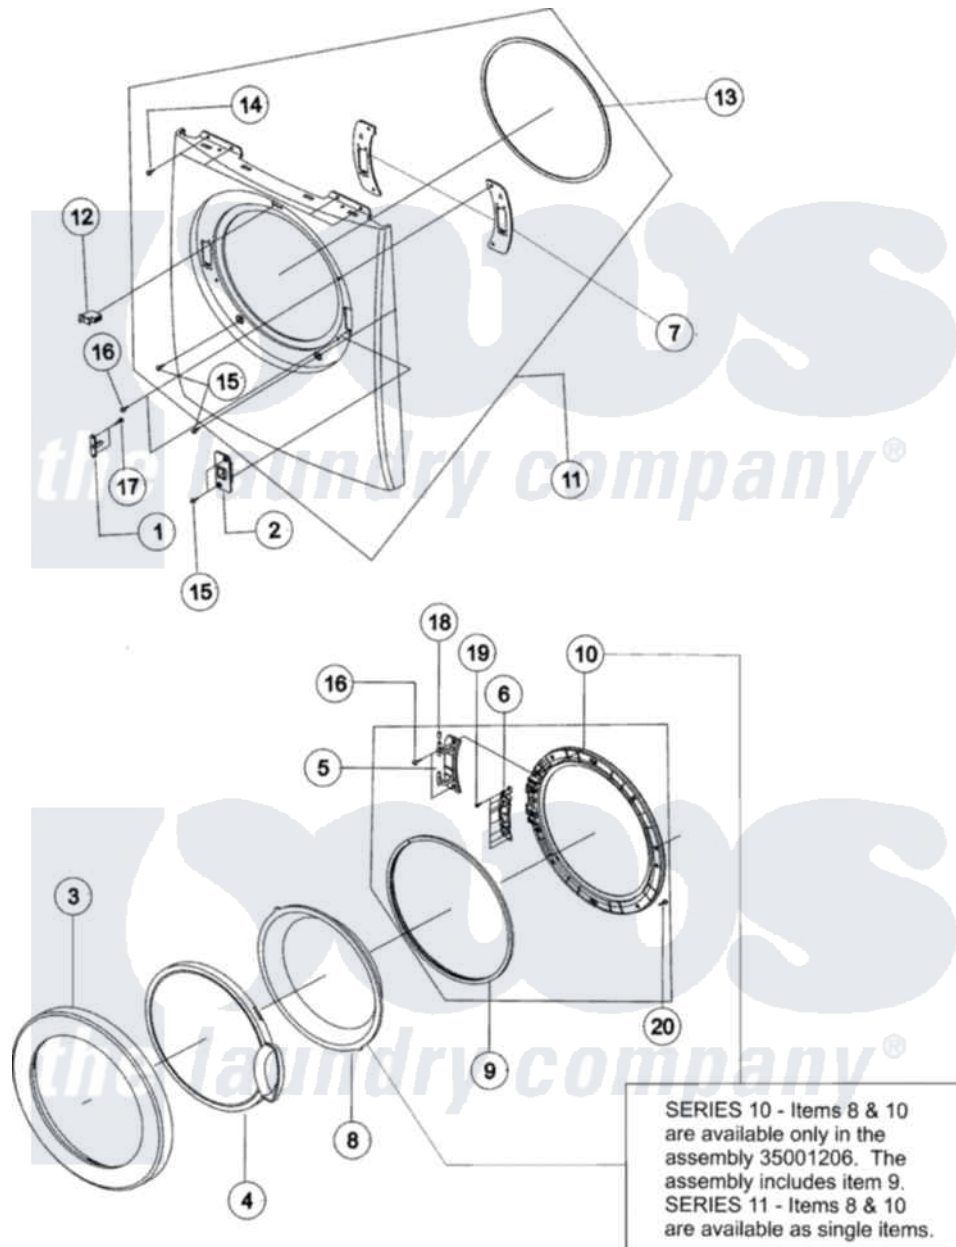

Maytag MDE9700AZM 04 - FRONT - DOOR

Maytag [Residential Maytag MDE9700AZM Dryer Parts](#) Parts Diagram 04 - FRONT - DOOR
 Click on the part number to view part

Item	Original Part Number	Replaced By	Status	Part Description
1	35001111			Lever-Door
2	35001112			Catch, Door Assembly
3	35001194			Cover - Door Platinum
4	35001114			Door-Safety
5	35001115			Hinge-Door
6	35001120			Support-Hinge
7	35001129			Bracket-Hinge
8	35001206			Assembly Holder-Glass
"	35001182			Door-Glass
9	35001122	35001250		Seal-Door
10	35001206			Assembly Holder-Glass
11	35001195			Assembly-Frame Front - Platinum
12	35001125			Door-Switch
13	35001128			Sponge-Epdm
14	34001211			Screw-Pump Bracket
15	6002-001006		Not Available	SCREW

16	35001126		Screw-Machine
17	6002-001204	Not Available	SCREW-TAPPING
18	35001127		Bearing-Hinge
19	6002-000213	Not Available	Screw-Tapping (5)
20	6002-000525		Screw-Tapping