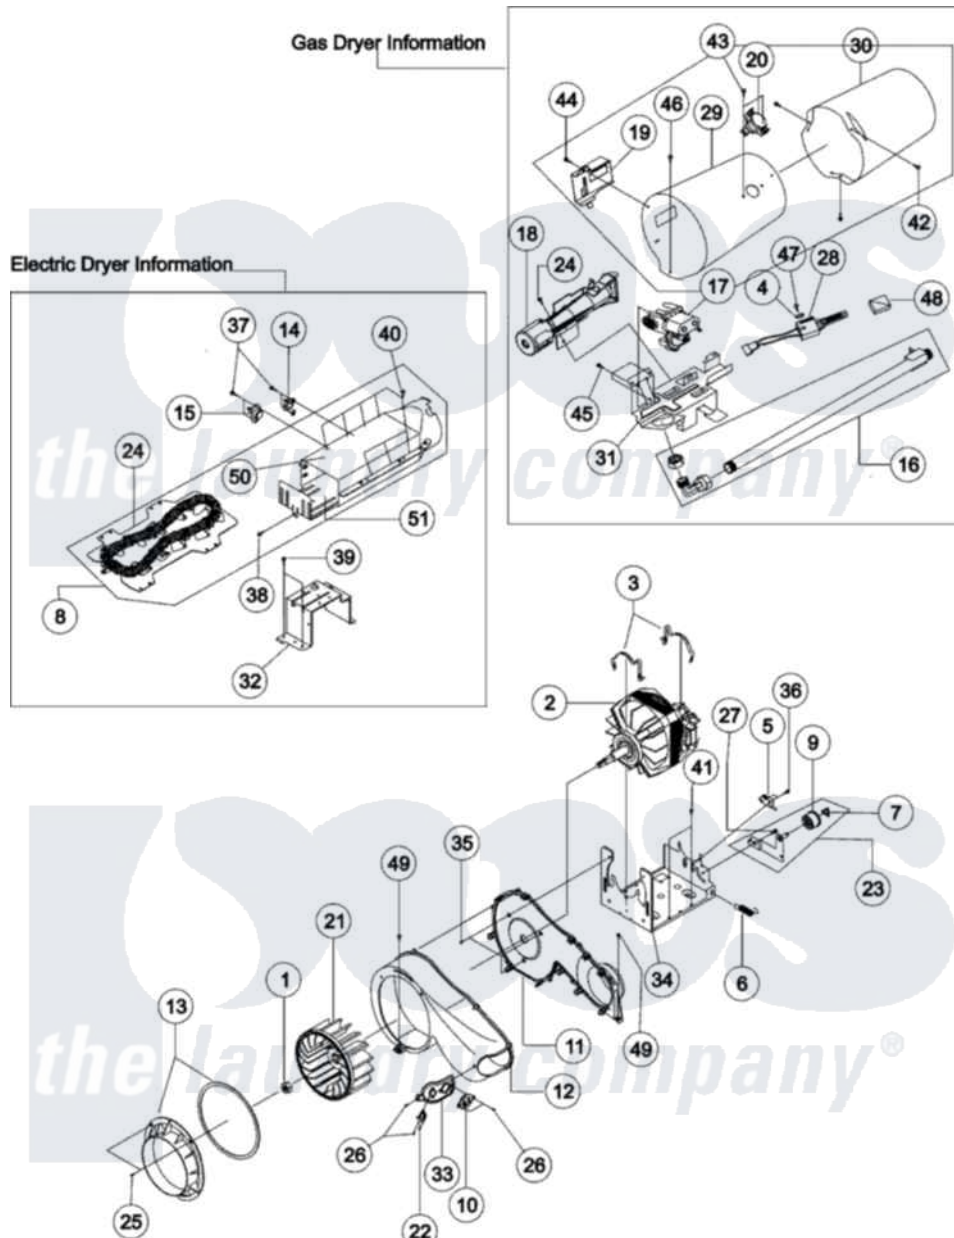

Maytag MDE9700AZW 01 - BLOWER-HEATER-MOTOR

Maytag Residential Maytag MDE9700AZW Dryer Parts Parts Diagram 01 - BLOWER-HEATER-MOTOR
 Click on the part number to view part

Item	Original Part Number	Replaced By	Status	Part Description
1	35001079			Nut-Inch
2	35001080			Assembly, Motor 60 Hz
3	35001081			Clamp, Motor
4	6021-001130			Nut-Circular
5	35001082			Switch, Broken Belt
6	35001278			Spring-Tension
"	35001083	12002777		Bracket-ID
7	35001084			Holder-Shaft
8	35001119			Assembly, Heater Box
9	35001086			Pulley Assembly
10	35001191			Thermistor
11	35001088			Blower-Housing Rear
12	35001089		Not Available	Housing-Blower Front
13	35001090			Assembly-Duct Connector
14	35001193			Assembly-Bracket Thermostat
15	35001092			Thermostat

16	35001093		Pipe-Assembly
17	35001190		Valve-Gas
18	35001095		Tube-Burner
19	35001096	338906	Radiant, Sensor
20	35001192		Thermostat
21	35001220		Wheel- Blower
"	35001097	35001220	Wheel- Blower
22	35001087		Thermostat
23	35001098	12002777	Bracket-ID
"	35001277		Bracket-Idler
24	35001118	61002031	Screw, Handle
25	6002-000213		Not Available
26	6002-000470		Not Available
27	35001099		Screw-Special
28	35001100	33002789	Igniter Assembly
29	35001101	35001224	Bulkhead-Front
"	12001224		Not Available
30	35001102	35001224	Bulkhead-Front
31	35001103		Bracket-Burner
32	35001104		Bracket, Heater-Box
33	35001105		Bracket-Thermistor
34	35001106		Bracket-Motor
35	6002-000231		Not Available
36	35001107		Screw-Tapping
37	6002-000231		Not Available
38	6002-000231		Not Available
39	6002-000231		Not Available
40	6002-000239		Not Available
41	6002-000231		Not Available
42	35001234		Not Available
43	6002-000231		Not Available
44	6002-000231		Not Available
45	6002-000470		Not Available
46	6002-000231		Not Available
47	35001116	M0211520	Screw - SM
48	35001117		Absorber-Ignitor
49	6002-000231		Not Available
50	35001109		Duct-Heater
51	35001110		Duct-Heater