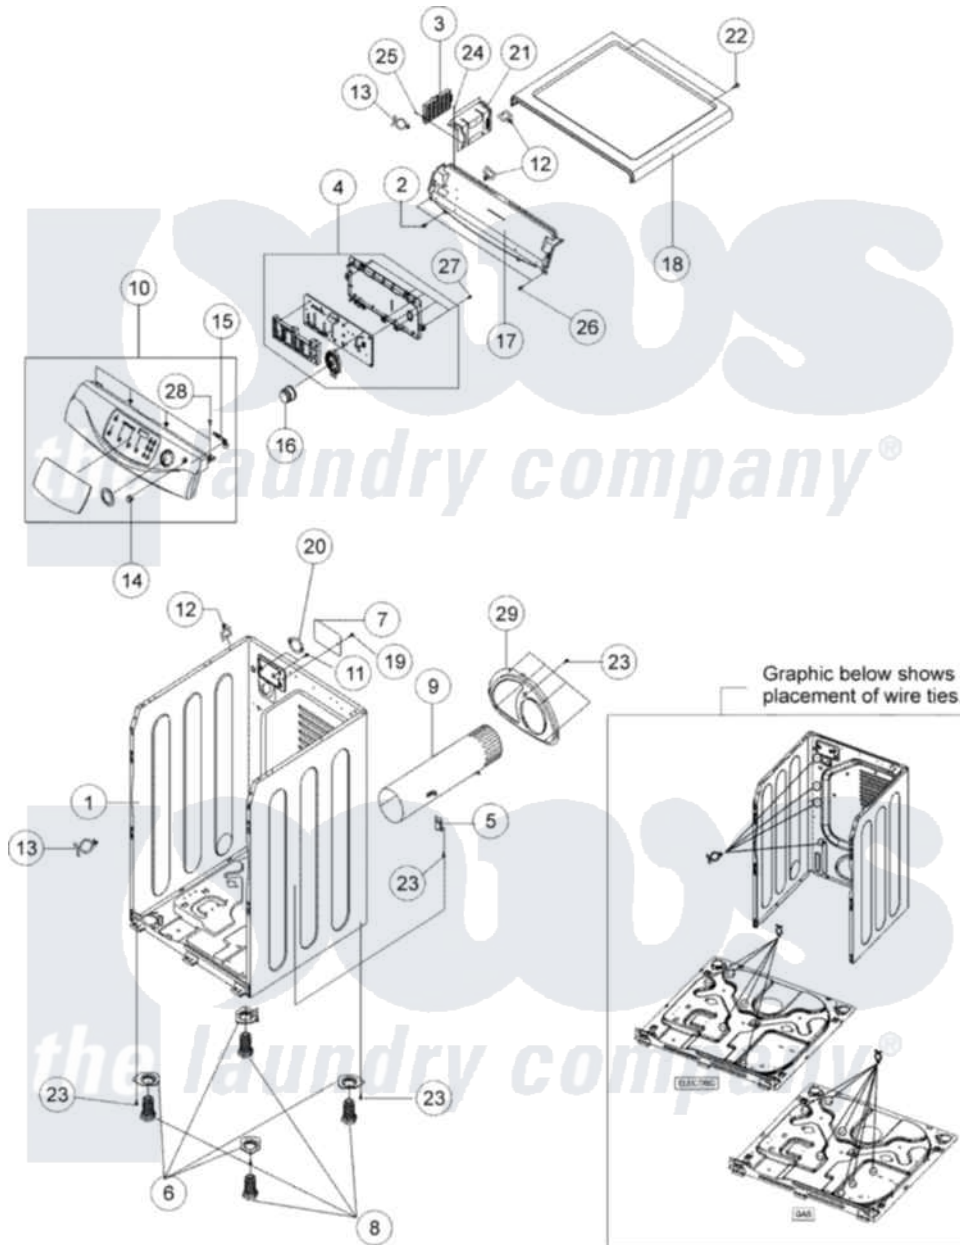

# Maytag MDE9700AZW 02 - CONTROL PANEL - CABINET

Maytag Residential Maytag MDE9700AZW Dryer Parts Parts Diagram 02 - CONTROL PANEL - CABINET  
 Click on the part number to view part

Item	Original Part Number	Replaced By	Status	Part Description
1	<a href="#">35001169</a>			Assembly-Frame White
2	<a href="#">6006-001170</a>			Screw-Tapping
3	<a href="#">35001153</a>			Assembly Pcb Parts
4	35001154	<a href="#">35001227</a>		Assembly Pcb P
5	<a href="#">35001155</a>			Guide-Exhaust
6	<a href="#">35001156</a>			Bracket, Dryer Foot
7	<a href="#">34001069</a>			Cover-Power Cord
8	<a href="#">35001158</a>			Foot, Dryer
9	35001159	<a href="#">12002640</a>		Duct, Exhaust Assembly
10	<a href="#">35001160</a>			Assembly-Panel Control
11	6002-000231		Not Available	Screw-Tapping (5)
12	<a href="#">35001171</a>			Clamper-Wire Saddle
13	35001004	<a href="#">M0585401</a>		Tie, Wire
14	<a href="#">34001235</a>			Button-Push
15	<a href="#">34001279</a>			Lever-Power
16	<a href="#">34001233</a>			Knob-Encoder

17	<a href="#">35001162</a>		Frame-Plate
18	<a href="#">35001163</a>		Cover-Top Lu
19	35001166	<a href="#">34001211</a>	Screw-Pump Bracket
20	<a href="#">35001167</a>		Strain-Relief Power Cord
"	34001481	<a href="#">279320</a>	Block-Term
21	<a href="#">35001168</a>		Bracket, Control Board
22	35001118	<a href="#">61002031</a>	Screw, Handle
23	6002-000239	Not Available	Screw-Tapping (10)
24	6002-000231	Not Available	Screw-Tapping (5)
25	6002-000231	Not Available	Screw-Tapping (5)
26	35001166	<a href="#">34001211</a>	Screw-Pump Bracket
27	6002-000213	Not Available	Screw-Tapping (5)
28	6002-000231	Not Available	Screw-Tapping (5)
29	<a href="#">35001201</a>		Cover-Back