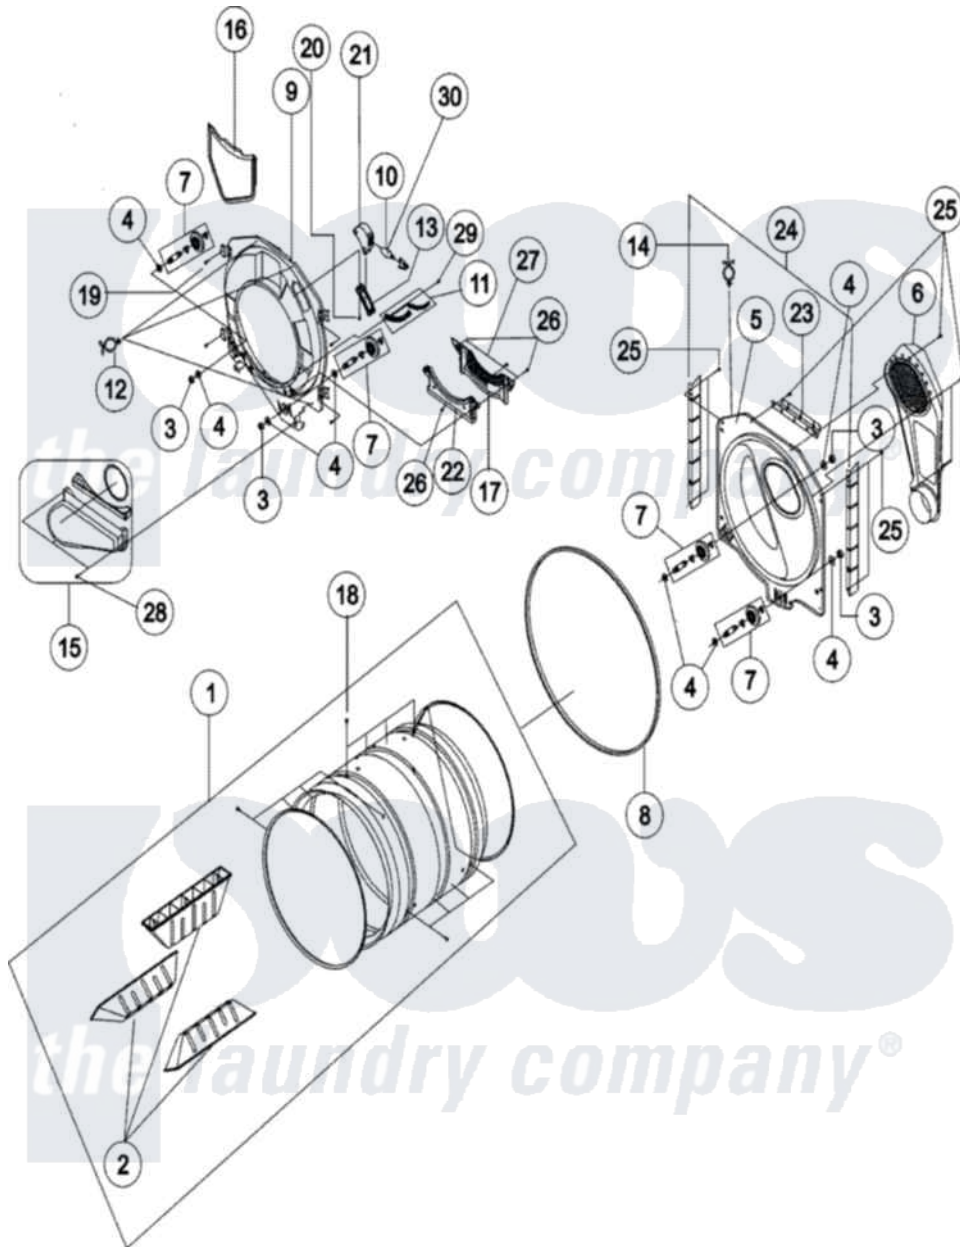

Maytag MDE9700AZW 03 - DRUM

Maytag [Residential Maytag MDE9700AZW Dryer Parts](#) Parts Diagram 03 - DRUM
 Click on the part number to view part

Item	Original Part Number	Replaced By	Status	Part Description
1	35001130	W10296563		Drum
2	35001131			Baffle-Drum
3	35001132	23001661		Nut M10
4	35001133			Washer, Support
5	35001134			Drum-Back
6	35001135		Not Available	Air Duct Assembly
"	35001240			Assembly, Air-Duct
7	35001136	W10177428		Assembly, Roller-Support
8	35001137	W10205415		Belt
9	35001149			Assembly-Drum Front
10	35001138	22002263		Lamp
11	35001150			Assembly-Guide Sensor
12	6046-000310			Stand Off
13	35001139			Cover-Lamp
14	35001004	M0585401		Tie, Wire
15	35001140			Assembly, Lint Duct

16	35001141		Case-Filter
17	35001142		Cover-Filter
18	6002-001204	Not Available	SCREW-TAPPING
19	34001211		Screw-Pump Bracket
20	6002-001006	Not Available	SCREW
21	35001143		Guide-Lamp
22	35001144		Cover-Filter
23	35001145		Bracket, Upper Rear Bulkhead
24	35001146		Channel Bracket, Rear Bulkhead
25	6002-000239	Not Available	Screw-Tapping (10)
26	35001147	97001095	Screw-Motor
27	6002-001320	489355	Screw, 8 X 1/2
28	6002-000231	Not Available	Screw-Tapping (5)
29	6002-001320	489355	Screw, 8 X 1/2
30	35001148		Socket-Lamp