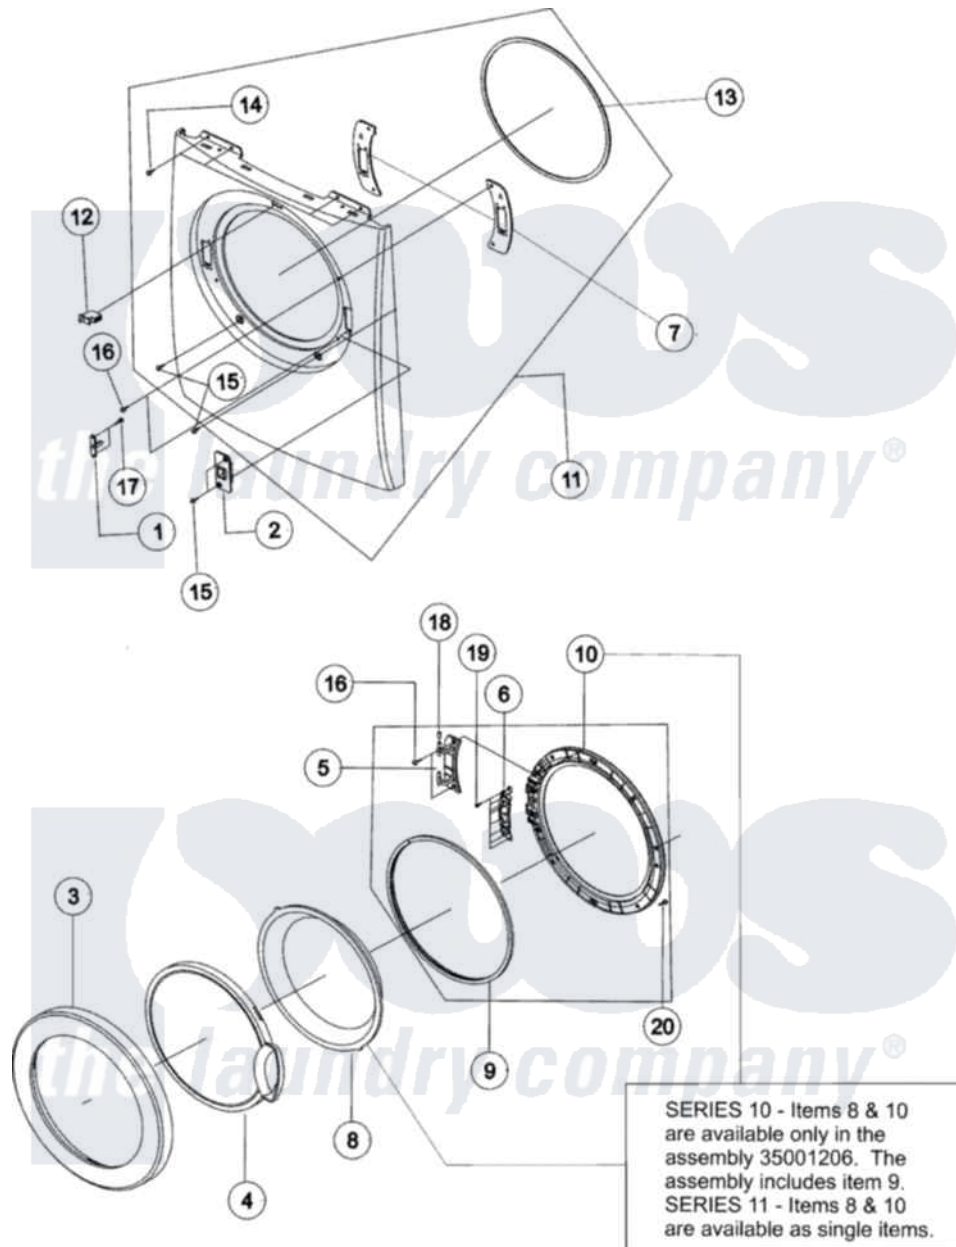

Maytag MDE9700AZW 04 - FRONT - DOOR

Maytag Residential Maytag MDE9700AZW Dryer Parts Parts Diagram 04 - FRONT - DOOR
 Click on the part number to view part

Item	Original Part Number	Replaced By	Status	Part Description
1	35001111			Lever-Door
2	35001112			Catch, Door Assembly
3	35001113			Cover-Door
4	35001114			Door-Safety
5	35001115			Hinge-Door
6	35001120			Support-Hinge
7	35001129			Bracket-Hinge
8	35001206			Assembly Holder-Glass
"	35001182			Door-Glass
9	35001122	35001250		Seal-Door
10	35001206			Assembly Holder-Glass
"	35001183			Holder-Glass
11	35001124			Assembly-Frame Front
12	35001125			Door-Switch
13	35001128			Sponge-Epdm
14	34001211			Screw-Pump Bracket

15	6002-001006	Not Available	SCREW
16	35001126		Screw-Machine
17	6002-001204	Not Available	SCREW-TAPPING
18	35001127		Bearing-Hinge
19	6002-000213	Not Available	Screw-Tapping (5)
20	6002-000525		Screw-Tapping