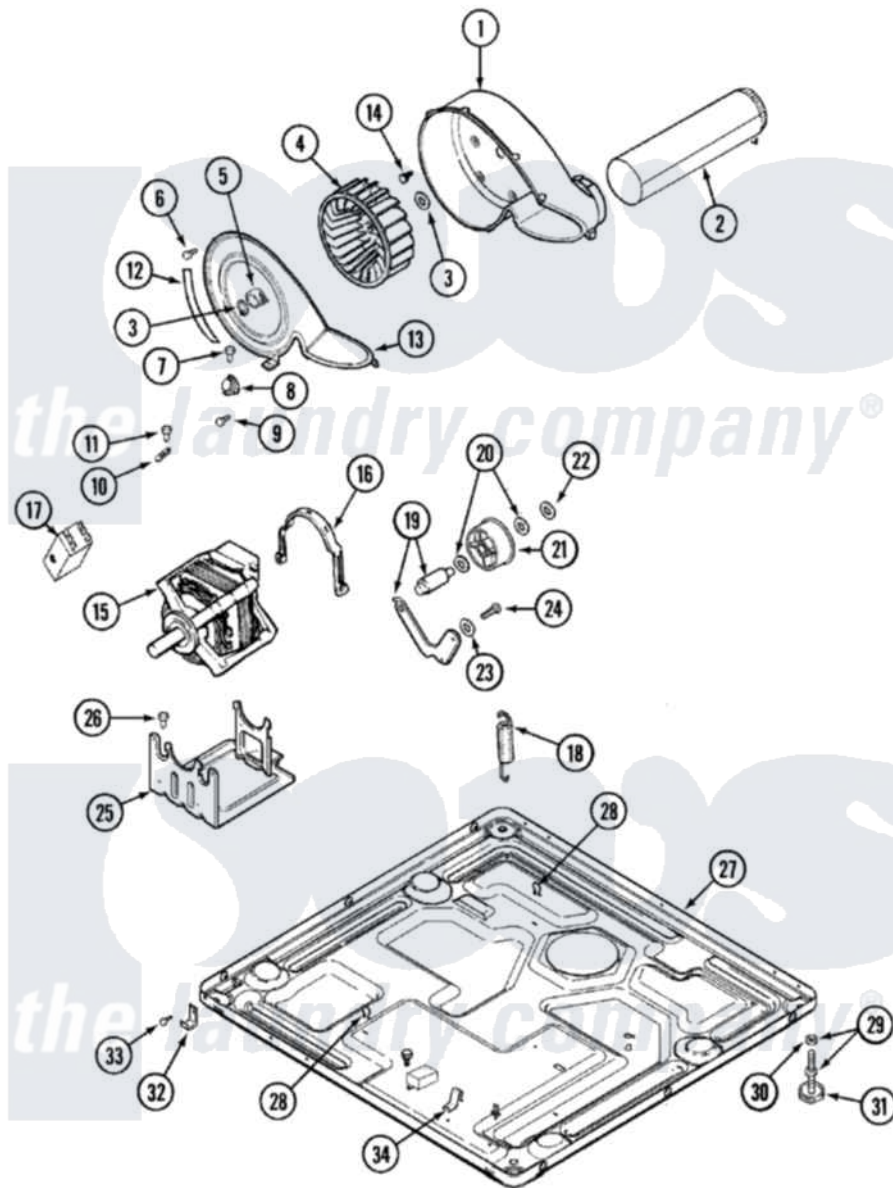

Maytag MDE9706AYA 06 - MOTOR DRIVE

Maytag Residential Maytag MDE9706AYA Dryer Parts Parts Diagram 06 - MOTOR DRIVE
 Click on the part number to view part

Item	Original Part Number	Replaced By	Status	Part Description
1	33001789			Housing, Blower
2	33001800			Duct Assembly, Exhaust
"	22001995			Screw Note: Screw, Tumbler Front And Shroud
3	410233	9703438		Ring-Retrn
4	33001790			Wheel, Blower
5	312967			Clamp, Blower Housing
6	33001855	33002917		Screw, No.10-16
7	Y313561			Screw---NA
8	306911			Thermostat, Multi-Temp
9	22001996	3370225		Screw
10	33001762			Fuse, Thermal
11	314848	W10116760		Screw
12	33001772		Not Available	SEAL, BLOWER COVER
13	33001873			Cover, Blower Housing---NA
14	314818	1163839		Screw
15	33002237	33002478		Motor

"	33002462	33002478	Motor
"	33001853	33002478	Motor
16	Y015825		Clip, Motor To Motor Support
17	33001854	33002478	Motor
18	33002460	33002459	Assembly, Spring And Plug
"	33002461		Plug For Spring
"	33001754	33002459	Assembly, Spring And Plug
19	33001840	6-3705180	Idler Arm
20	Y312527		Washer, Idler Shaft
21	33001783	6-3700340	Bearing- I
22	312958	354987	Ring, Retaining
23	315772		Sleeve, Idler Arm
24	Y014874		Screw, Idler Arm And Sleeve
25	Y313561		Screw---NA
"	33002466	33002817	Motor Support, Offset
"	33001752	33002817	Motor Support, Offset
26	Y313561		Screw---NA
27	33001845	Not Available	BASE
"	33002465	Not Available	BASE, (LWR)---NA
28	410490		Spring, Retainer Wire Harness
29	Y305086		Adjustable Leg And Nut
30	Y052740	62739	Nut, Lock
31	Y314137		Foot, Rubber
32	22002239		Clip, Front Panel
33	Y310632	1163839	Screw
34	22002244		Clip, Grounding