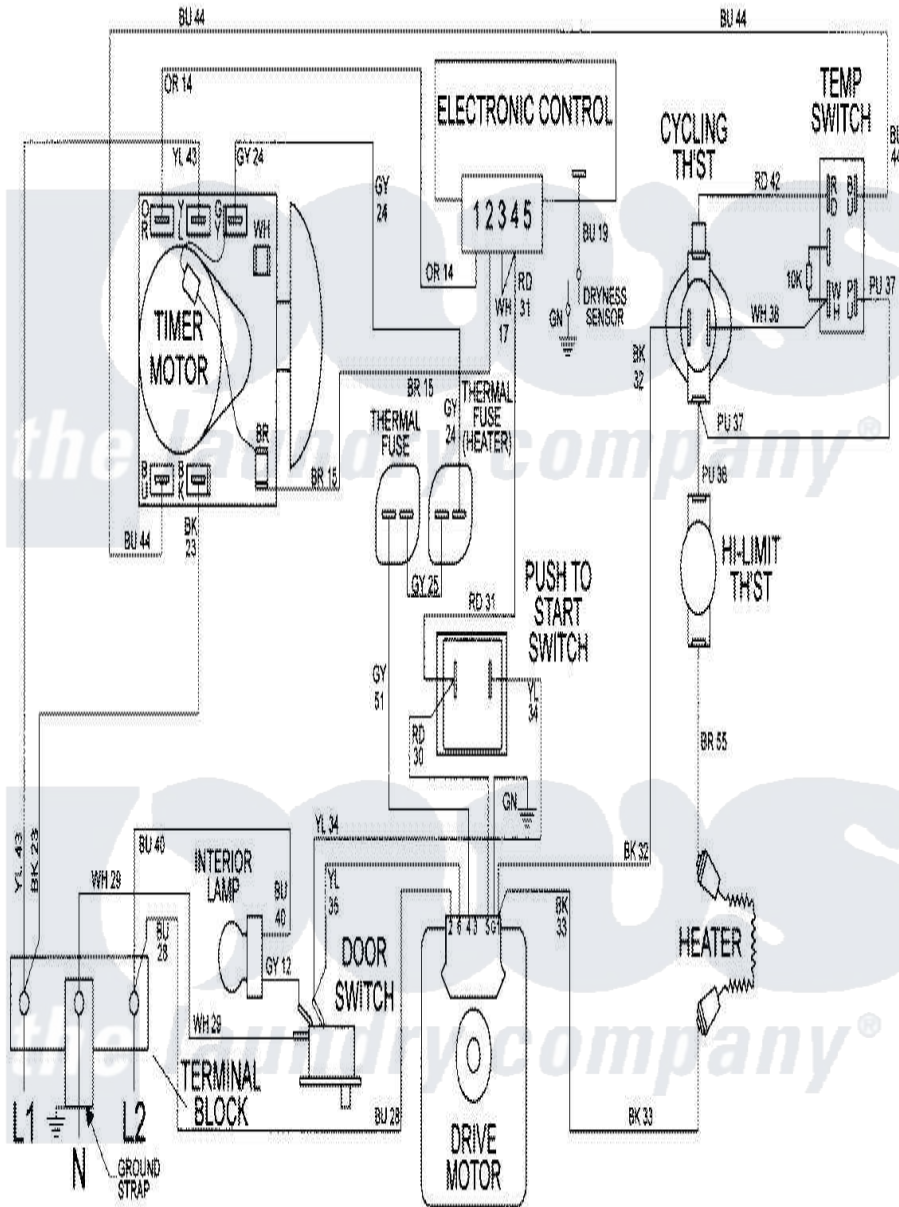

Maytag MDE9706AYA 08 - WIRING INFORMATION

Maytag Residential Maytag MDE9706AYA Dryer Parts Parts Diagram 08 - WIRING INFORMATION
 Click on the part number to view part

| Item | Original Part Number | Replaced By | Status | Part Description |
|------|----------------------|-------------|---------------|--------------------|
| NI | 15002677 | | Not Available | WIRING INFORMATION |