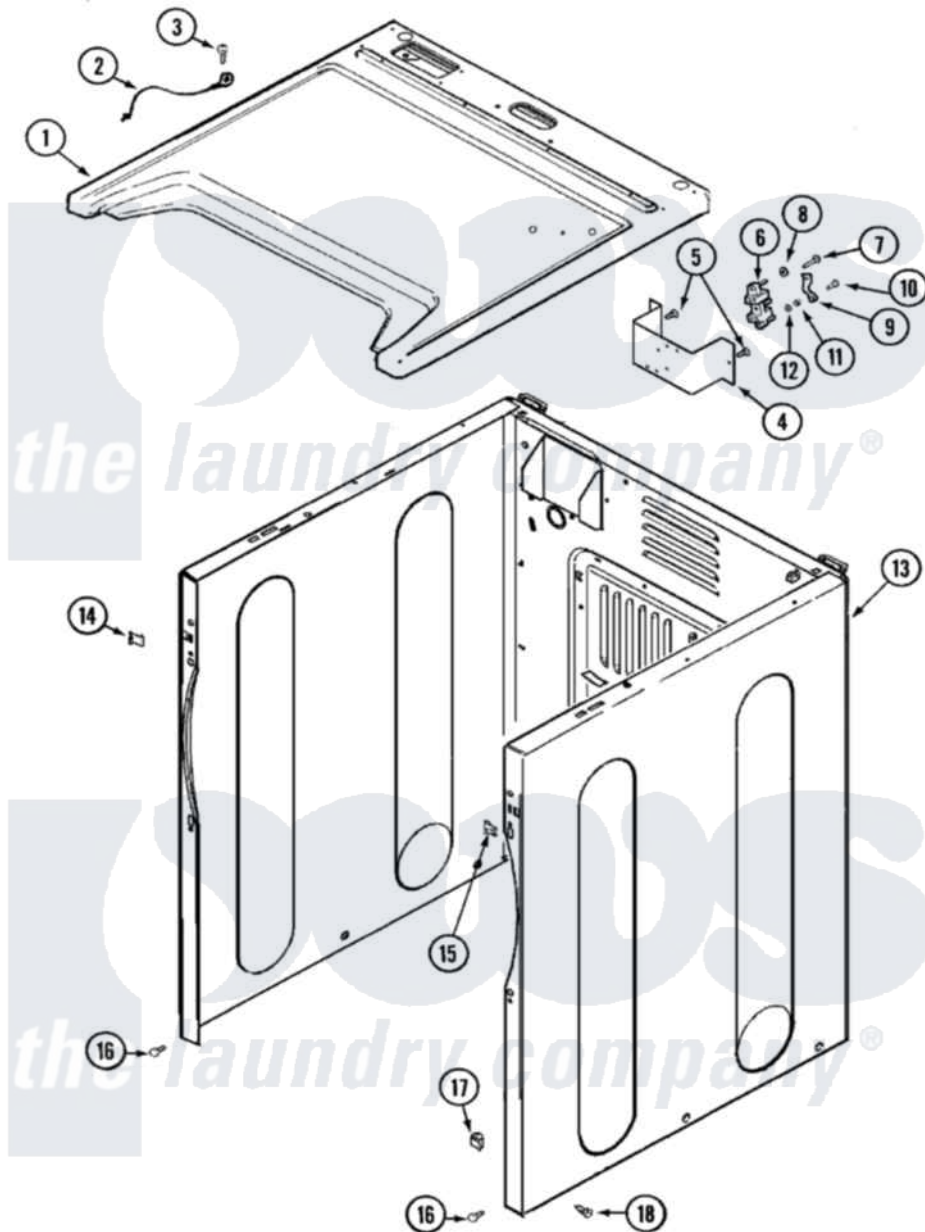

Maytag MDE9706AYW 01 - CABINET

Maytag [Residential Maytag MDE9706AYW Dryer Parts](#) Parts Diagram 01 - CABINET
 Click on the part number to view part

Item	Original Part Number	Replaced By	Status	Part Description
1	33001896			Cover, Top
2	33001859		Not Available	WIRE, GROUND
3	210186	3370225		Screw
4	33001826		Not Available	BRACKET, TERMINAL BLOCK---NA
5	22001995			Screw Note: Screw, Tumbler Front And Shroud
6	33001244			Block, Terminal
7	Y312209	W10001200		Screw
8	Y311270			Washer, Terminal Block
9	Y312184			Strap, Grounding
10	33001245			Screw---NA
11	311484	112432		Nut
12	311093			Washer, Terminal Connection
13	33001897			Cabinet
14	22002049			Clip Note: Clip, Front Panel
15	213280	204439		Screw And Fstner Assembly

16 [22001995](#)

Screw Note: Screw, Tumbler
Front And Shroud

17 [Y310376](#)

Clip, Door Switch Harness

18 [213007](#)

Xfor Cabinet See Cabinet,
Back