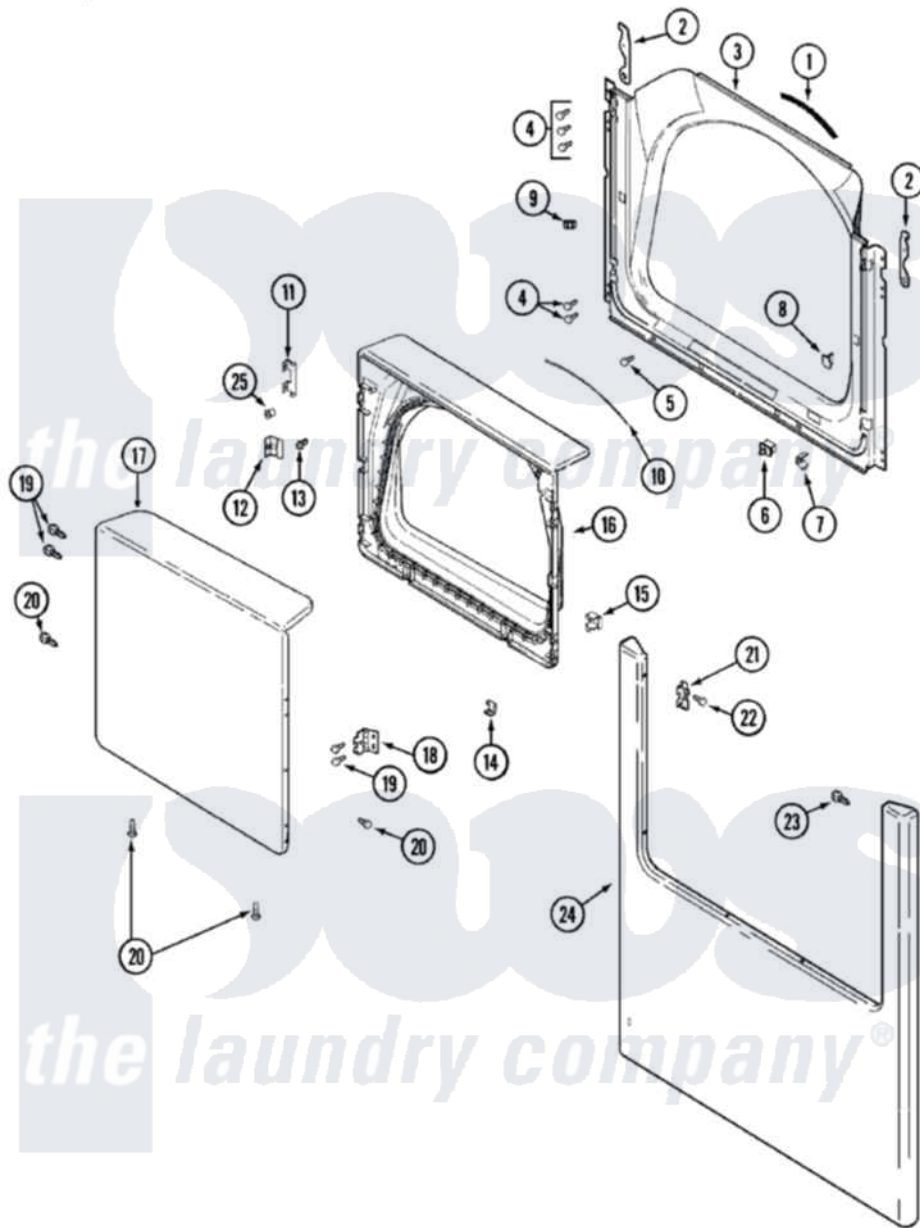

Maytag MDE9706AYW 04 - DOOR

Maytag [Residential Maytag MDE9706AYW Dryer Parts](#) Parts Diagram 04 - DOOR
 Click on the part number to view part

Item	Original Part Number	Replaced By	Status	Part Description
1	33001767			Seal, Shroud
2	22002247	33002597		Hook, Security
3	33001900			Shroud
4	22001995			Screw Note: Screw, Tumbler Front And Shroud
5	33001768			Screw, Shroud Note: Screw, Shroud And Outlet Duct
6	33001508	W10169313		Switch-Dor
7	33001760			Bracket, Hinge
8	33001174	LA-1003		Door Catch Kit
9	33001791	306436		Door Latch Kit--W
"	Y304578	LA-1003		Door Catch Kit
10	33002094			Seal, Door
11	22002038			Clip, Door
12	33001793			Bracket, Strike
13	33001761			Strike, Door
14	22002039			Clip, Door

15	33001763		Plug, Inner Door
16	33001899		Door, Inner
17	22001817		Sheet, Sound Damper
"	33001904		Door, Outer
18	33001759		Hinge, Door
19	22002062	98006631	Screw
20	22002063		Screw No.8-18AB Wafer Head
21	33001764		Cover, Hinge Hole
22	33001787		Screw, Hinge Note: Screw, Hinge Hole Cover
23	22002012		Screw, Hinge Note: Screw, Hinge Bracket
24	33001901		Panel, Front
25	33001771		Bushing, Inner Door