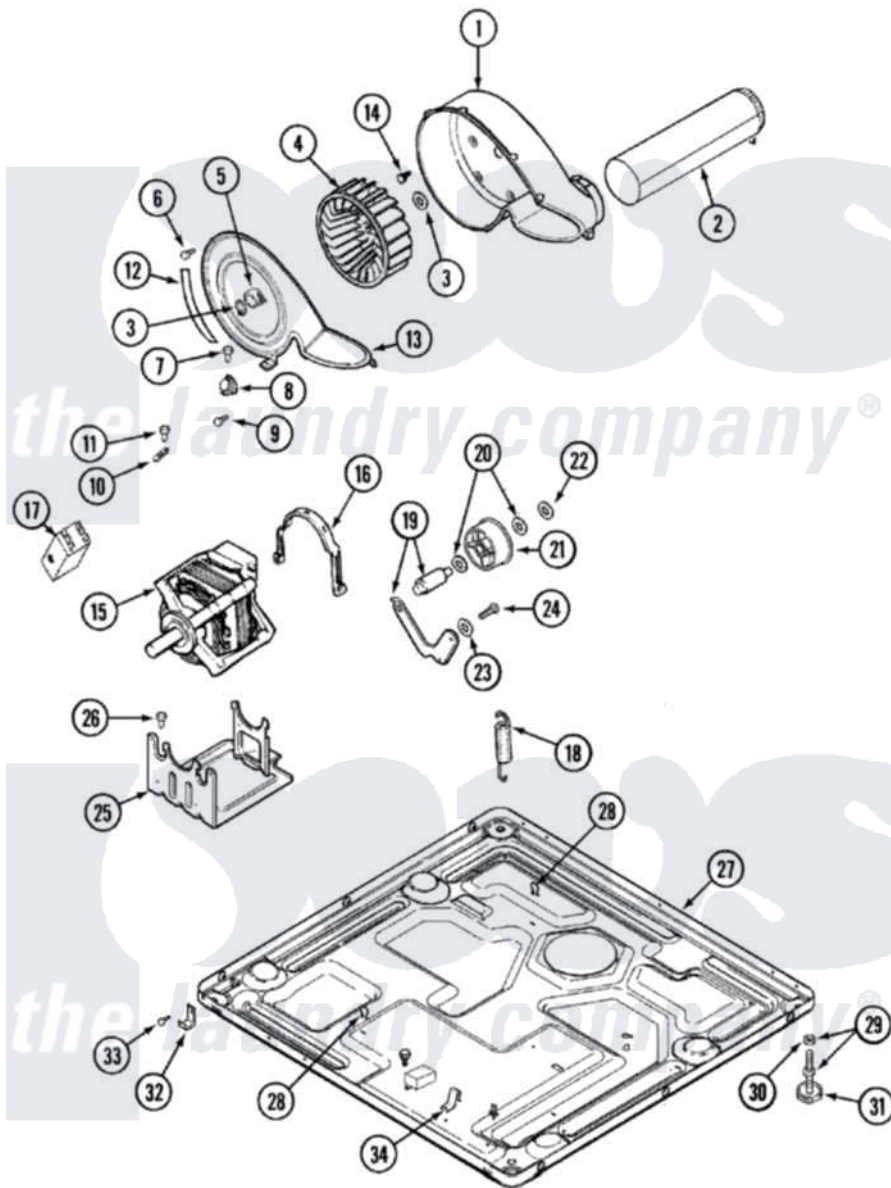

Maytag MDE9706AYW 06 - MOTOR DRIVE

Maytag [Residential Maytag MDE9706AYW Dryer Parts](#) Parts Diagram 06 - MOTOR DRIVE
 Click on the part number to view part

Item	Original Part Number	Replaced By	Status	Part Description
1	33001789			Housing, Blower
2	33001800			Duct Assembly, Exhaust
"	22001995			Screw Note: Screw, Tumbler Front And Shroud
3	410233	9703438		Ring-Retrn
4	33001790			Wheel, Blower
5	312967			Clamp, Blower Housing
6	33001855	33002917		Screw, No.10-16
7	Y313561			Screw---NA
8	306911			Thermostat, Multi-Temp
9	22001996	3370225		Screw
10	33001762			Fuse, Thermal
11	314848	W10116760		Screw
12	33001772		Not Available	SEAL, BLOWER COVER
13	33001873			Cover, Blower Housing---NA
14	314818	1163839		Screw
15	33002237	33002478		Motor

"	33002462	33002478	Motor
"	33001853	33002478	Motor
16	Y015825		Clip, Motor To Motor Support
17	33001854	33002478	Motor
18	33002460	33002459	Assembly, Spring And Plug
"	33002461		Plug For Spring
"	33001754	33002459	Assembly, Spring And Plug
19	33001840	6-3705180	Idler Arm
20	Y312527		Washer, Idler Shaft
21	33001783	6-3700340	Bearing- I
22	312958	354987	Ring, Retaining
23	315772		Sleeve, Idler Arm
24	Y014874		Screw, Idler Arm And Sleeve
25	Y313561		Screw---NA
"	33002466	33002817	Motor Support, Offset
"	33001752	33002817	Motor Support, Offset
26	Y313561		Screw---NA
27	33001845	Not Available	BASE
"	33002465	Not Available	BASE, (LWR)---NA
28	410490		Spring, Retainer Wire Harness
29	Y305086		Adjustable Leg And Nut
30	Y052740	62739	Nut, Lock
31	Y314137		Foot, Rubber
32	22002239		Clip, Front Panel
33	Y310632	1163839	Screw
34	22002244		Clip, Grounding