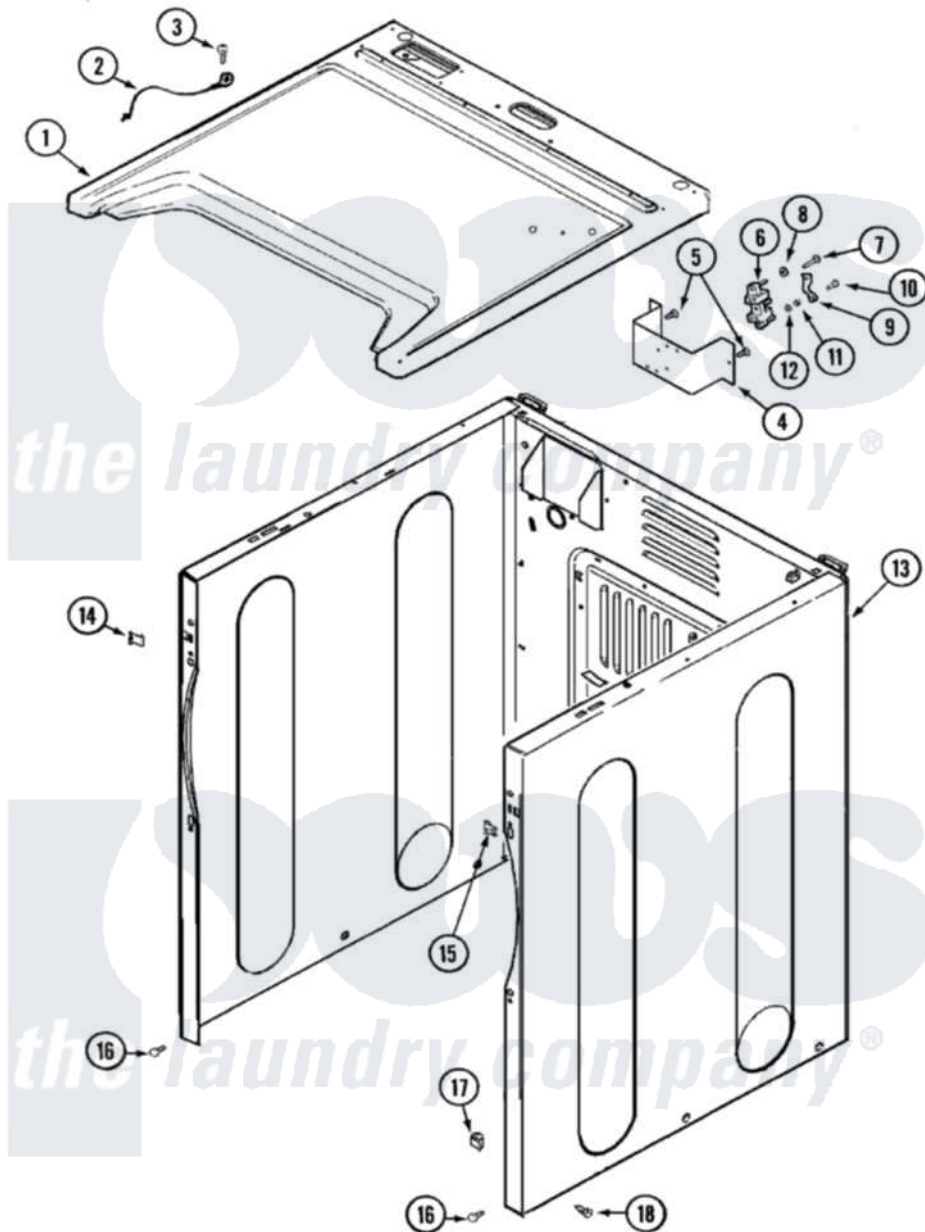

# Maytag MDE9706AZW 01 - CABINET

Maytag [Residential Maytag MDE9706AZW Dryer Parts](#) Parts Diagram 01 - CABINET  
 Click on the part number to view part

Item	Original Part Number	Replaced By	Status	Part Description
1	<a href="#">33001896</a>			Cover, Top
2	33001859		Not Available	WIRE, GROUND
3	210186	<a href="#">3370225</a>		Screw
4	33001826		Not Available	BRACKET, TERMINAL BLOCK---NA
5	<a href="#">22001995</a>			Screw Note: Screw, Tumbler Front And Shroud
6	<a href="#">33001244</a>			Block, Terminal
7	Y312209	<a href="#">W10001200</a>		Screw
8	<a href="#">Y311270</a>			Washer, Terminal Block
9	<a href="#">Y312184</a>			Strap, Grounding
10	<a href="#">33001245</a>			Screw---NA
11	311484	<a href="#">112432</a>		Nut
12	<a href="#">311093</a>			Washer, Terminal Connection
13	<a href="#">33001897</a>			Cabinet
14	<a href="#">22002049</a>			Clip Note: Clip, Front Panel
15	213280	<a href="#">204439</a>		Screw And Fstner Assembly

16 [22001995](#)

Screw Note: Screw, Tumbler  
Front And Shroud

17 [Y310376](#)

Clip, Door Switch Harness

18 [213007](#)

Xfor Cabinet See Cabinet,  
Back