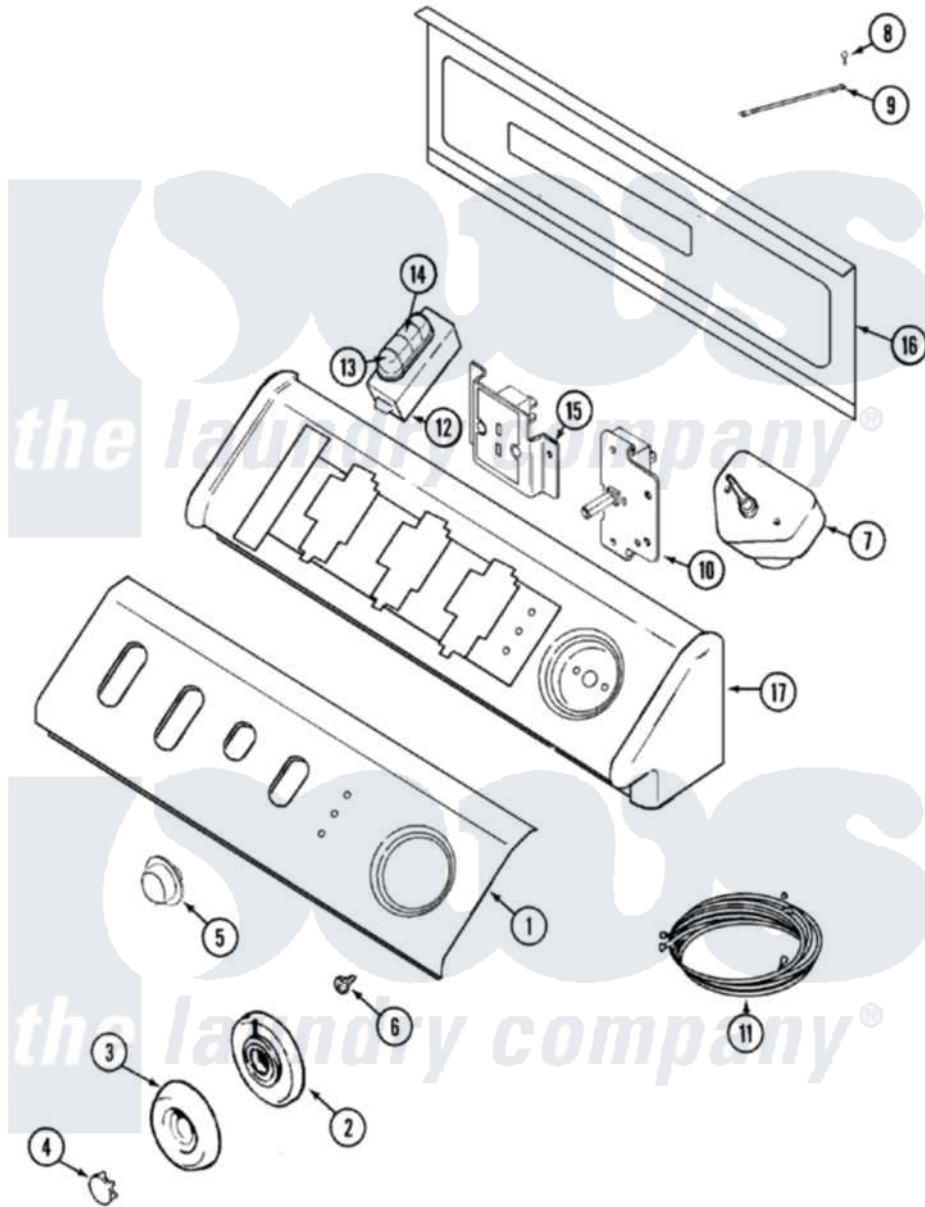

# Maytag MDE9706AZW 03 - CONTROL PANEL

Maytag [Residential Maytag MDE9706AZW Dryer Parts](#) Parts Diagram 03 - CONTROL PANEL  
 Click on the part number to view part

Item	Original Part Number	Replaced By	Status	Part Description
1	33001930	<a href="#">33002564</a>		Panel, Control
"	Y22002339	<a href="#">8534058</a>		Screw
2	<a href="#">33001621</a>			Skirt, Timer Dial
3	<a href="#">22001659</a>			Timer Knob - Grey
4	<a href="#">22001664</a>			Timer Knob Insert/Cap
5	33001619	<a href="#">37001071</a>		Button, Push-To-Start
6	33001690	<a href="#">90767</a>		Screw, 8A X 3/8 HeX Washer Head Tapping
7	<a href="#">33001932</a>			Timer
8	210186	<a href="#">3370225</a>		Screw
9	33001859		Not Available	WIRE, GROUND
10	33001861	<a href="#">33001618</a>		Switch- PU
11	<a href="#">33001933</a>			Wire Harness, Main
12	<a href="#">33001652</a>			Switch, Temp 4 Pos
13	<a href="#">22001788</a>			Button, Switch
14	<a href="#">22001789</a>			Button, Switch
				Drum Display Control Note:

15	33001661	<a href="#">33002389</a>	Dryness Display Control Note. Display, Dryness	
16	33001806		Not Available	BACK, CONSOLE PANEL
"	216423	<a href="#">3370225</a>		Screw
17	22002285		Not Available	CONSOLE (WHT)
18	33001935		Not Available	MANUAL, USE & CARE (FRENCH)
"	33001934		Not Available	MANUAL, USE & CARE