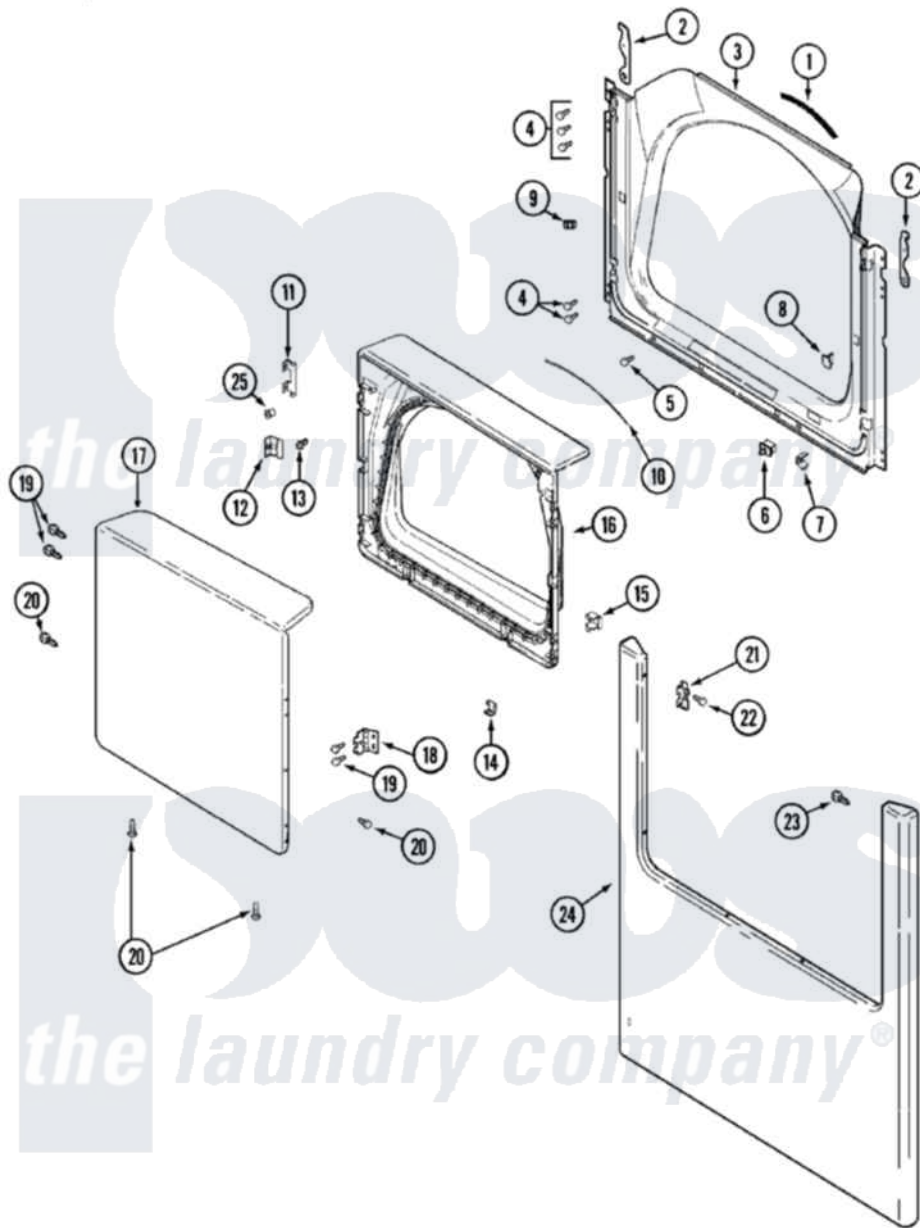

Maytag MDE9706AZW 04 - DOOR

Maytag [Residential Maytag MDE9706AZW Dryer Parts](#) Parts Diagram 04 - DOOR
 Click on the part number to view part

Item	Original Part Number	Replaced By	Status	Part Description
1	33001767			Seal, Shroud
2	22002247	33002597		Hook, Security
3	33001900			Shroud
4	22001995			Screw Note: Screw, Tumbler Front And Shroud
5	33001768			Screw, Shroud Note: Screw, Shroud And Outlet Duct
6	33001508	W10169313		Switch-Dor
7	33001760			Bracket, Hinge
8	33001174	LA-1003		Door Catch Kit
9	33001791	306436		Door Latch Kit--W
"	Y304578	LA-1003		Door Catch Kit
10	33002094			Seal, Door
11	22002038			Clip, Door
12	33001793			Bracket, Strike
13	33001761			Strike, Door
14	22002039			Clip, Door

15	33001763		Plug, Inner Door
16	33001899		Door, Inner
17	22001817		Sheet, Sound Damper
"	33001904		Door, Outer
18	33001759		Hinge, Door
19	22002062	98006631	Screw
20	22002063		Screw No.8-18AB Wafer Head
21	33001764		Cover, Hinge Hole
22	33001787		Screw, Hinge Note: Screw, Hinge Hole Cover
23	22002012		Screw, Hinge Note: Screw, Hinge Bracket
24	33001901		Panel, Front
25	33001771		Bushing, Inner Door