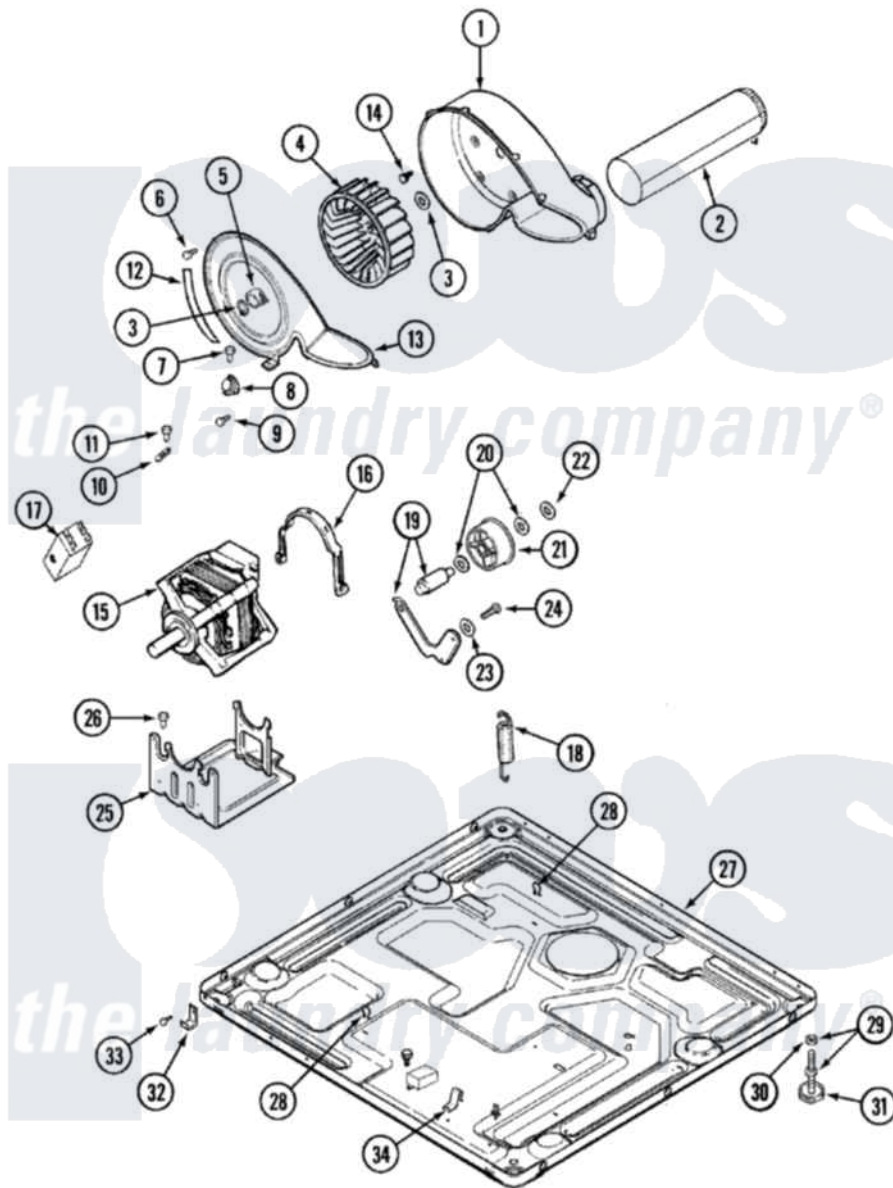

Maytag MDE9706AZW 06 - MOTOR DRIVE

Maytag [Residential Maytag MDE9706AZW Dryer Parts](#) Parts Diagram 06 - MOTOR DRIVE
 Click on the part number to view part

Item	Original Part Number	Replaced By	Status	Part Description
1	33001789			Housing, Blower
2	33001800			Duct Assembly, Exhaust
"	22001995			Screw Note: Screw, Tumbler Front And Shroud
3	410233	9703438		Ring-Retrn
4	33001790			Wheel, Blower
5	312967			Clamp, Blower Housing
6	33001855	33002917		Screw, No.10-16
7	Y313561			Screw---NA
8	306911			Thermostat, Multi-Temp
9	22001996	3370225		Screw
10	33001762			Fuse, Thermal
11	314848	W10116760		Screw
12	33001772		Not Available	SEAL, BLOWER COVER
13	33001873			Cover, Blower Housing---NA
14	314818	1163839		Screw
15	33002237	33002478		Motor

"	33002462	33002478	Motor
"	33001853	33002478	Motor
16	Y015825		Clip, Motor To Motor Support
17	33001854	33002478	Motor
18	33002460	33002459	Assembly, Spring And Plug
"	33002461		Plug For Spring
"	33001754	33002459	Assembly, Spring And Plug
19	33001840	6-3705180	Idler Arm
20	Y312527		Washer, Idler Shaft
21	33001783	6-3700340	Bearing- I
22	312958	354987	Ring, Retaining
23	315772		Sleeve, Idler Arm
24	Y014874		Screw, Idler Arm And Sleeve
25	Y313561		Screw---NA
"	33002466	33002817	Motor Support, Offset
"	33001752	33002817	Motor Support, Offset
26	Y313561		Screw---NA
27	33001845	Not Available	BASE
"	33002465	Not Available	BASE, (LWR)---NA
28	410490		Spring, Retainer Wire Harness
29	Y305086		Adjustable Leg And Nut
30	Y052740	62739	Nut, Lock
31	Y314137		Foot, Rubber
32	22002239		Clip, Front Panel
33	Y310632	1163839	Screw
34	22002244		Clip, Grounding