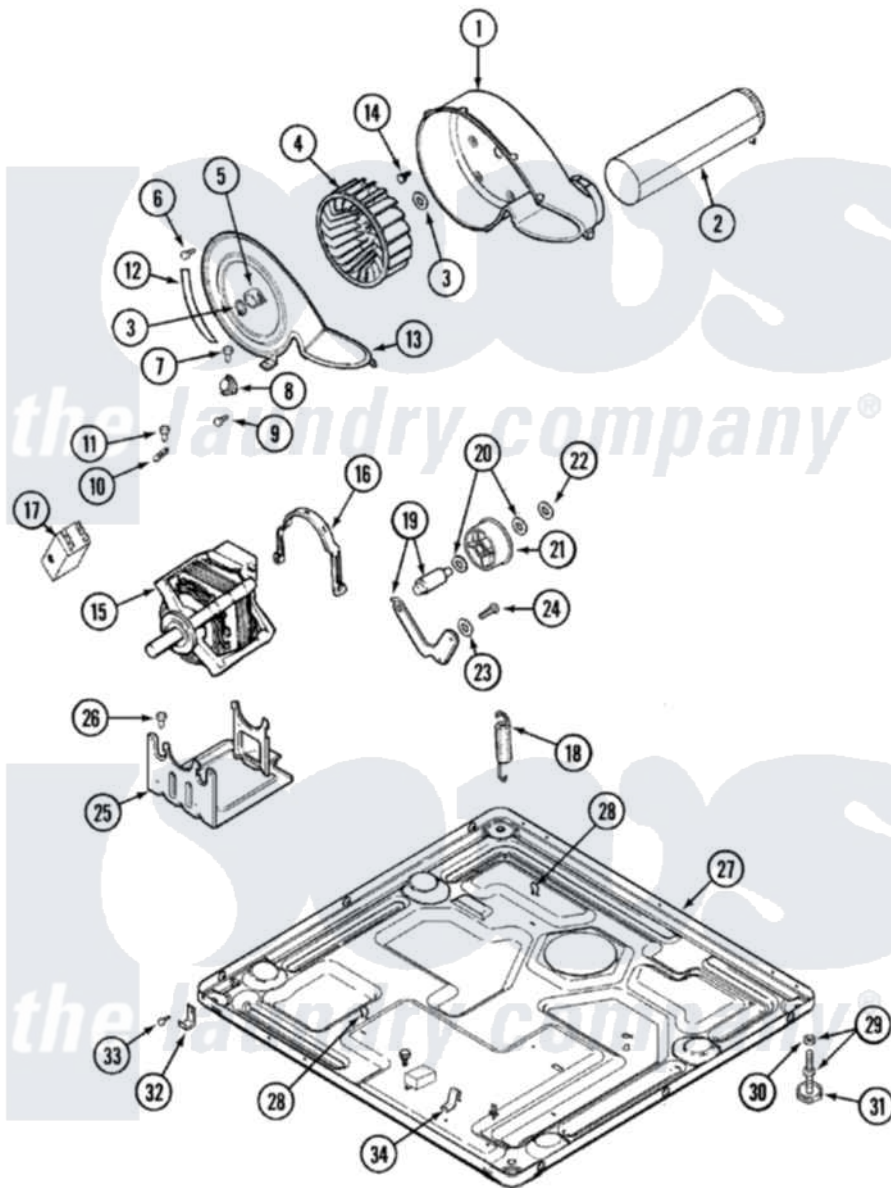

Maytag MDE9766AYW 06 - MOTOR DRIVE

Maytag [Residential Maytag MDE9766AYW Dryer Parts](#) Parts Diagram 06 - MOTOR DRIVE
 Click on the part number to view part

Item	Original Part Number	Replaced By	Status	Part Description
1	33001789			Housing, Blower
2	33001800			Duct Assembly, Exhaust
"	22001995			Screw Note: Screw, Tumbler Front And Shroud
3	410233	9703438		Ring-Retrn
4	33001790			Wheel, Blower
5	312967			Clamp, Blower Housing
6	33001855	33002917		Screw, No.10-16
7	Y313561			Screw---NA
8	306911			Thermostat, Multi-Temp
9	22001996	3370225		Screw
10	33001762			Fuse, Thermal
11	314848	W10116760		Screw
12	33001772		Not Available	SEAL, BLOWER COVER
13	33001873			Cover, Blower Housing---NA
14	314818	1163839		Screw
15	33002237	33002478		Motor

"	33002462	33002478	Motor
"	33001853	33002478	Motor
16	Y015825		Clip, Motor To Motor Support
17	33001854	33002478	Motor
18	33002460	33002459	Assembly, Spring And Plug
"	33002461		Plug For Spring
"	33001754	33002459	Assembly, Spring And Plug
19	33001840	6-3705180	Idler Arm
20	Y312527		Washer, Idler Shaft
21	33001783	6-3700340	Bearing- I
22	312958	354987	Ring, Retaining
23	315772		Sleeve, Idler Arm
24	Y014874		Screw, Idler Arm And Sleeve
25	Y313561		Screw---NA
"	33002466	33002817	Motor Support, Offset
"	33001752	33002817	Motor Support, Offset
26	Y313561		Screw---NA
27	33001845	Not Available	BASE
"	33002465	Not Available	BASE, (LWR)---NA
28	410490		Spring, Retainer Wire Harness
29	Y305086		Adjustable Leg And Nut
30	Y052740	62739	Nut, Lock
31	Y314137		Foot, Rubber
32	22002239		Clip, Front Panel
33	Y310632	1163839	Screw
34	22002244		Clip, Grounding