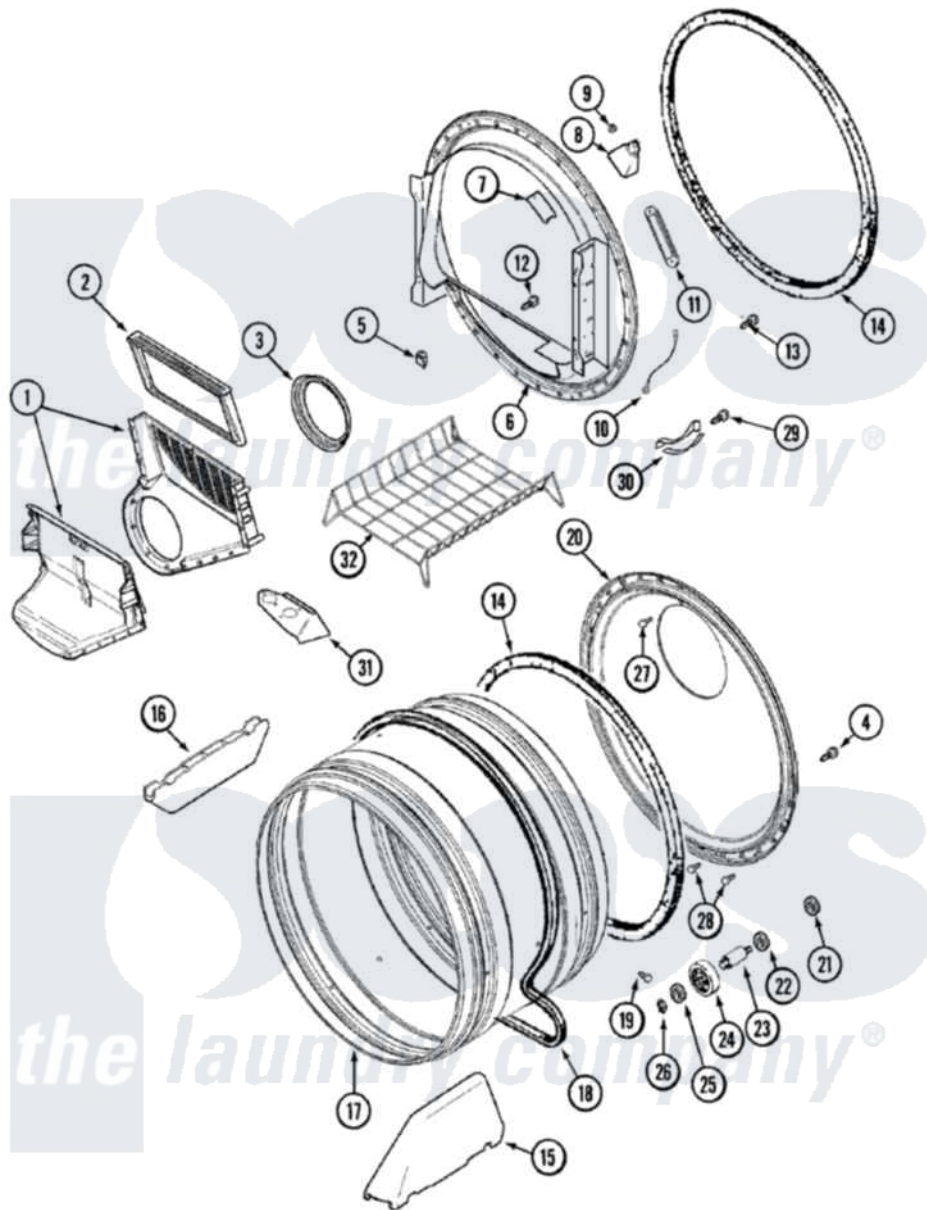

Maytag MDE9766AYW 07 - TUMBLER

Maytag Residential Maytag MDE9766AYW Dryer Parts Parts Diagram 07 - TUMBLER
 Click on the part number to view part

Item	Original Part Number	Replaced By	Status	Part Description
1	33001799			Outlet Duct Assembly Note: Outlet Duct Assembly
2	33001808			Filter, Lint
3	33001758	33002560		Seal, Blower
4	33002190			SCrew, C BraCe, BraCket, Cabinet
5	Y310376			Clip, Door Switch Harness
6	33001868			Front, Tumbler Front W/Sensor Note: Front, Tumbler
7	33001871			Screw Note: Screw, Drum Light
"	33001869			Lens, Drum Light
8	33001870		Not Available	HOLDER, LAMP (W/HOUSING) NOTE: LAMP (W/HOUSING & HOLDER)
"	22002263			Lamp
9	214872			Palnut, End Cap Note: Nut, Lamp Holder
10	211294	90767		Screw, 8A X 3/8 HeX Washer

10	211294	30707	Head Tapping
"	Y303711		Sensor Ground Wire
11	22001078	3177991	Screw
"	33001809		Sensor Bar Assembly
12	312311	312311MAY	Screw
13	33001855	33002917	Screw, No.10-16
14	33001807		Seal, Tumbler
15	33001756	33002032	Baffle
16	33001755		Baffle
17	33001889		Tumbler
18	33001777	33002535	V-Belt
19	33001788	33002973	Screw, No.9-15 X 1.00 Hx WS
20	33001801		Back, Tumbler
21	33001443		Nut, Hex
22	Y313347	312535	Washer, Vault Mounting Brk.
23	Y312948	6-3129480	Shaft- Tumbler
24	Y303373	12001541	Drum Roller/Washer Assembly--W
25	312535		Washer, Vault Mounting Brk.
26	410233	9703438	Ring-Retrn
27	210932		Screw, No.8 X 9/16 Ctsk Note: Screw, Inlet Duct
28	22001996	3370225	Screw
29	210720		Rivet, Bearing To Tumbler Fmt
30	306508		Tumbler Bearing Kit ----W
31	33001837		Cover, Thermostat
32	33001917	33001917A	Rack- Dryi