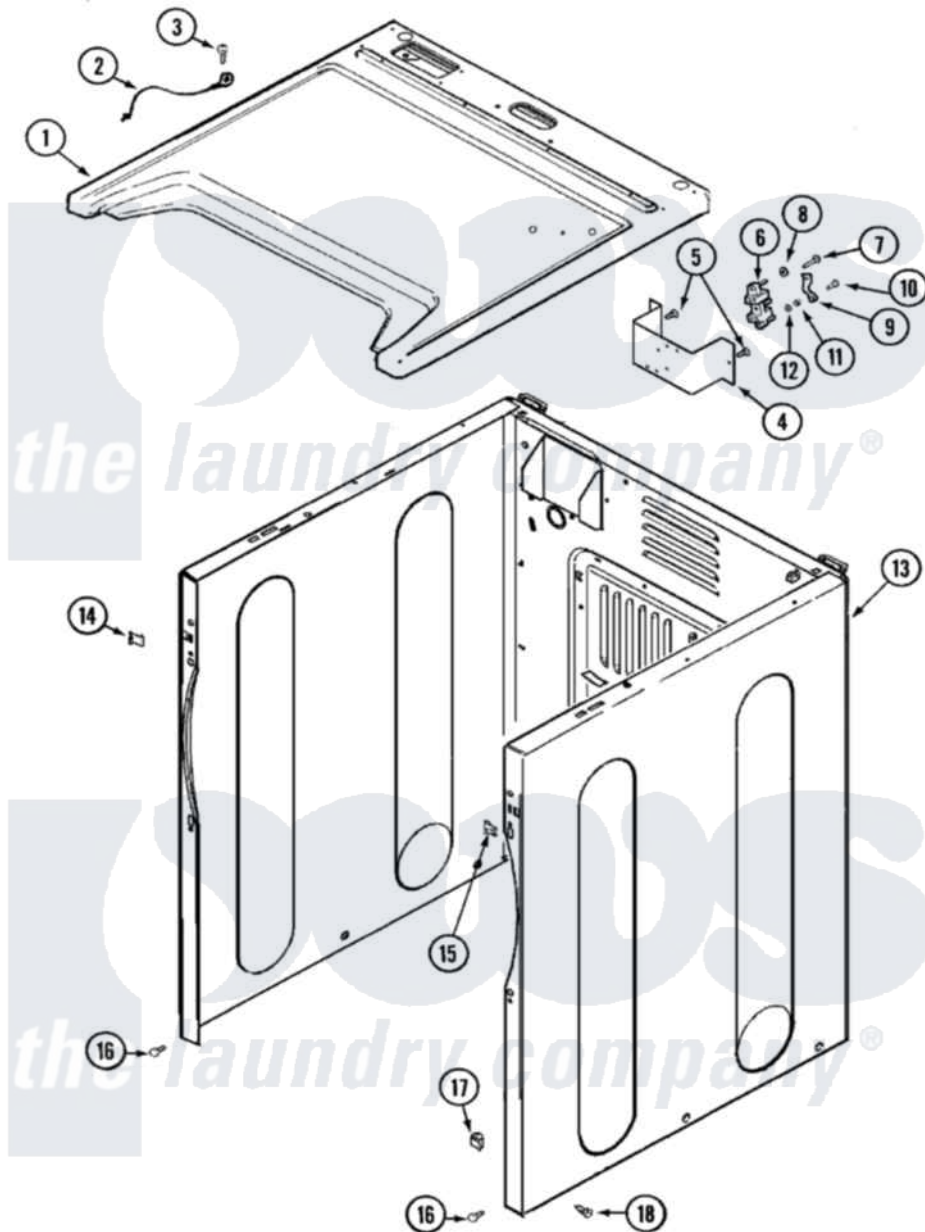

Maytag MDE9766AZW 01 - CABINET

Maytag [Residential Maytag MDE9766AZW Dryer Parts](#) Parts Diagram 01 - CABINET
 Click on the part number to view part

Item	Original Part Number	Replaced By	Status	Part Description
1	33001896			Cover, Top
2	33001859		Not Available	WIRE, GROUND
3	210186	3370225		Screw
4	33001826		Not Available	BRACKET, TERMINAL BLOCK---NA
5	22001995			Screw Note: Screw, Tumbler Front And Shroud
6	33001244			Block, Terminal
7	Y312209	W10001200		Screw
8	Y311270			Washer, Terminal Block
9	Y312184			Strap, Grounding
10	33001245			Screw---NA
11	311484	112432		Nut
12	311093			Washer, Terminal Connection
13	33001897			Cabinet
14	22002049			Clip Note: Clip, Front Panel
15	213280	204439		Screw And Fstner Assembly

16 [22001995](#)

Screw Note: Screw, Tumbler
Front And Shroud

17 [Y310376](#)

Clip, Door Switch Harness

18 [213007](#)

Xfor Cabinet See Cabinet,
Back