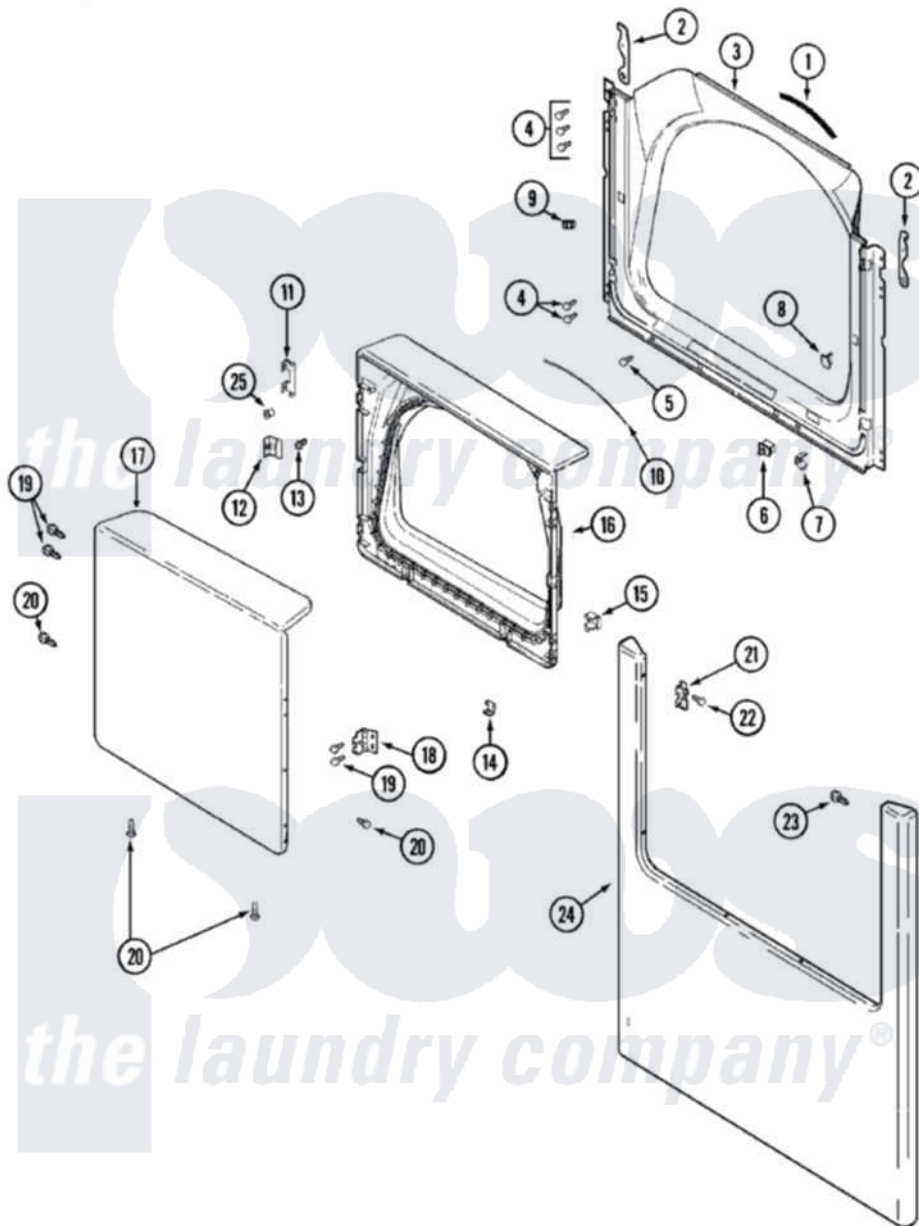

Maytag MDE9766AZW 04 - DOOR

Maytag [Residential Maytag MDE9766AZW Dryer Parts](#) Parts Diagram 04 - DOOR
 Click on the part number to view part

Item	Original Part Number	Replaced By	Status	Part Description
1	33001767			Seal, Shroud
2	22002247	33002597		Hook, Security
3	33001900			Shroud
"	33002176		Not Available	LABEL, WARNING (DRYER)
4	22001995			Screw Note: Screw, Tumbler Front And Shroud
5	33001768			Screw, Shroud Note: Screw, Shroud And Outlet Duct
6	33001508	W10169313		Switch-Dor
7	33001760			Bracket, Hinge
8	33001174	LA-1003		Door Catch Kit
9	33001791	306436		Door Latch Kit--W
"	Y304578	LA-1003		Door Catch Kit
10	33002094			Seal, Door
11	22002038			Clip, Door
12	33001793			Bracket, Strike
13	33001761			Strike, Door

14	22002039		Clip, Door
15	33001763		Plug, Inner Door
16	33001899		Door, Inner
17	22001817		Sheet, Sound Damper
"	33001904		Door, Outer
18	33001759		Hinge, Door
19	22002062	98006631	Screw
20	22002063		Screw No.8-18AB Wafer Head
21	33001764		Cover, Hinge Hole
22	33001787		Screw, Hinge Note: Screw, Hinge Hole Cover
23	22002012		Screw, Hinge Note: Screw, Hinge Bracket
24	33001901		Panel, Front
25	33001771		Bushing, Inner Door