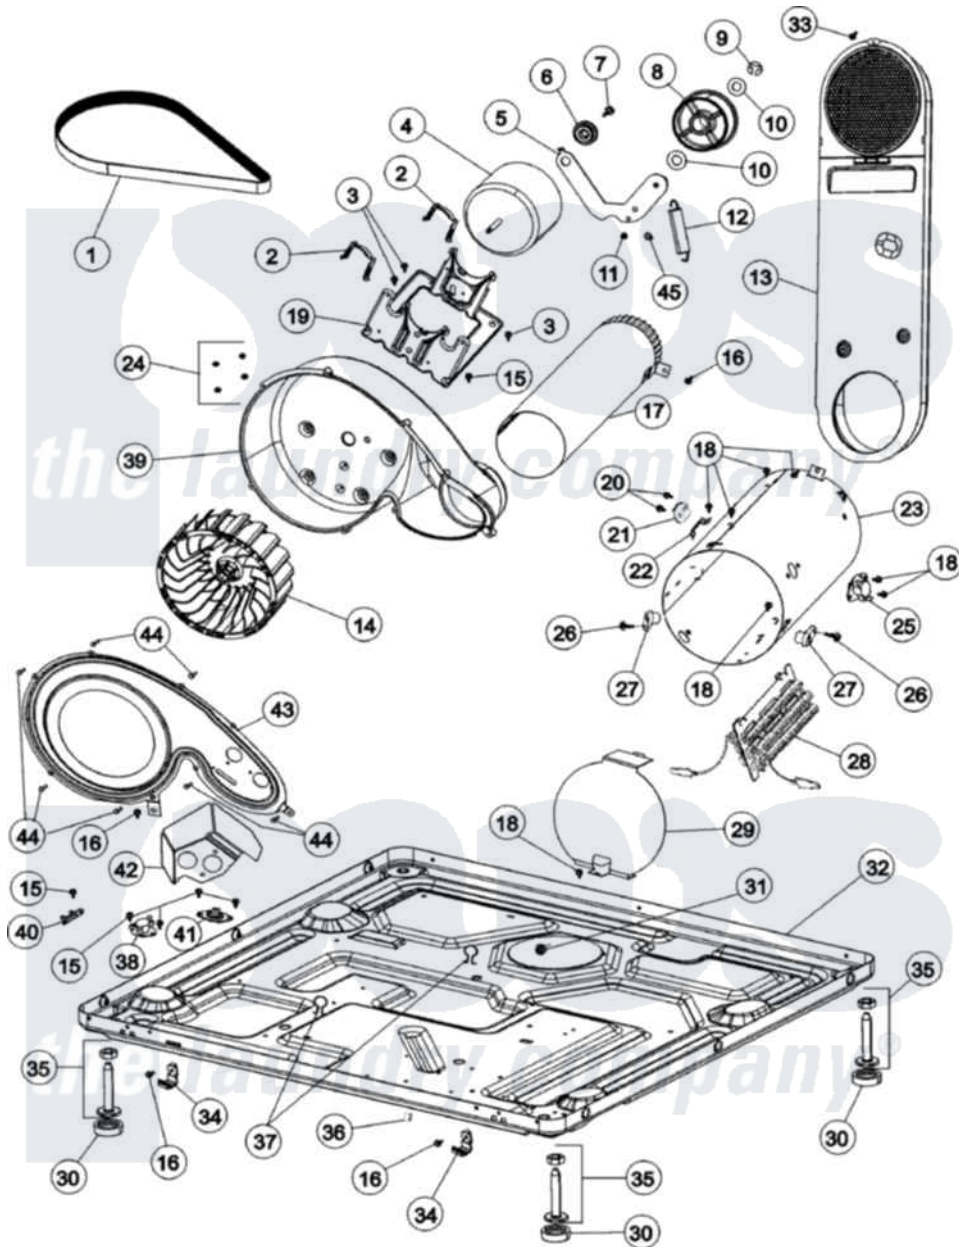

Maytag MDE9800AYQ 01 - BASE (ELEC)

Maytag Residential Maytag MDE9800AYQ Dryer Parts Parts Diagram 01 - BASE (ELEC)
 Click on the part number to view part

Item	Original Part Number	Replaced By	Status	Part Description
1	33002535			V-Belt
2	33002221	Y015825		Clip, Motor To Motor Support
3	Y313561			Screw---NA
4	33002795			Motor, Drive 60Hz
5	33001840	6-3705180		Idler Arm
6	315772			Sleeve, Idler Arm
7	Y014874			Screw, Idler Arm And Sleeve
8	33001783	6-3700340		Bearing- I
9	312958	354987		Ring, Retaining
10	Y312527			Washer, Idler Shaft
11	33002218			Grommet, Idler Arm
12	33002459			Assembly, Spring And Plug
13	33002767	33003038		Assembly, Inlet Duct-Elec
14	33002797			Wheel, Blower
15	22002925	3370225		Screw
16	33002190			SCrew, C BraCe, BraCket, Cabinet

17	33001800		Duct Assembly, Exhaust
18	211294	90767	Screw, 8A X 3/8 HeX Washer Head Tapping
19	33002817		Motor Support, Offset
20	33001860	W10116760	Screw
21	307473		Fuse, Thermal
22	315346		Bracket, Thermal Fuse
23	314995		Enclosure, Heater
24	Y310632	1163839	Screw
25	303396		Thermostat, Hi-Limit
26	314554	Not Available	SCREW
27	314998		Insulator, Terminal
28	Y308612		Heater Sub-Assembly
29	314999		Shield, Radiant
30	Y314137		Foot, Rubber
31	33002157		Grommet
32	33002465	Not Available	BASE, (LWR)---NA
33	210932		Screw, No.8 X 9/16 Ctsk Note: Screw, Inlet Duct
34	22002239		Clip, Front Panel
35	Y305086		Adjustable Leg And Nut
36	22002244		Clip, Grounding
37	410490		Spring, Retainer Wire Harness
38	33002567		Thermostat, Cycling
39	33001789		Housing, Blower
40	33001762		Fuse, Thermal
41	307208		Thermistor, Temp. Control
42	33001766	33001837	Cover, Thermostat
43	33002711		Cover, Blower Housing
44	33001855	33002917	Screw, No.10-16
45	33002461		Plug For Spring