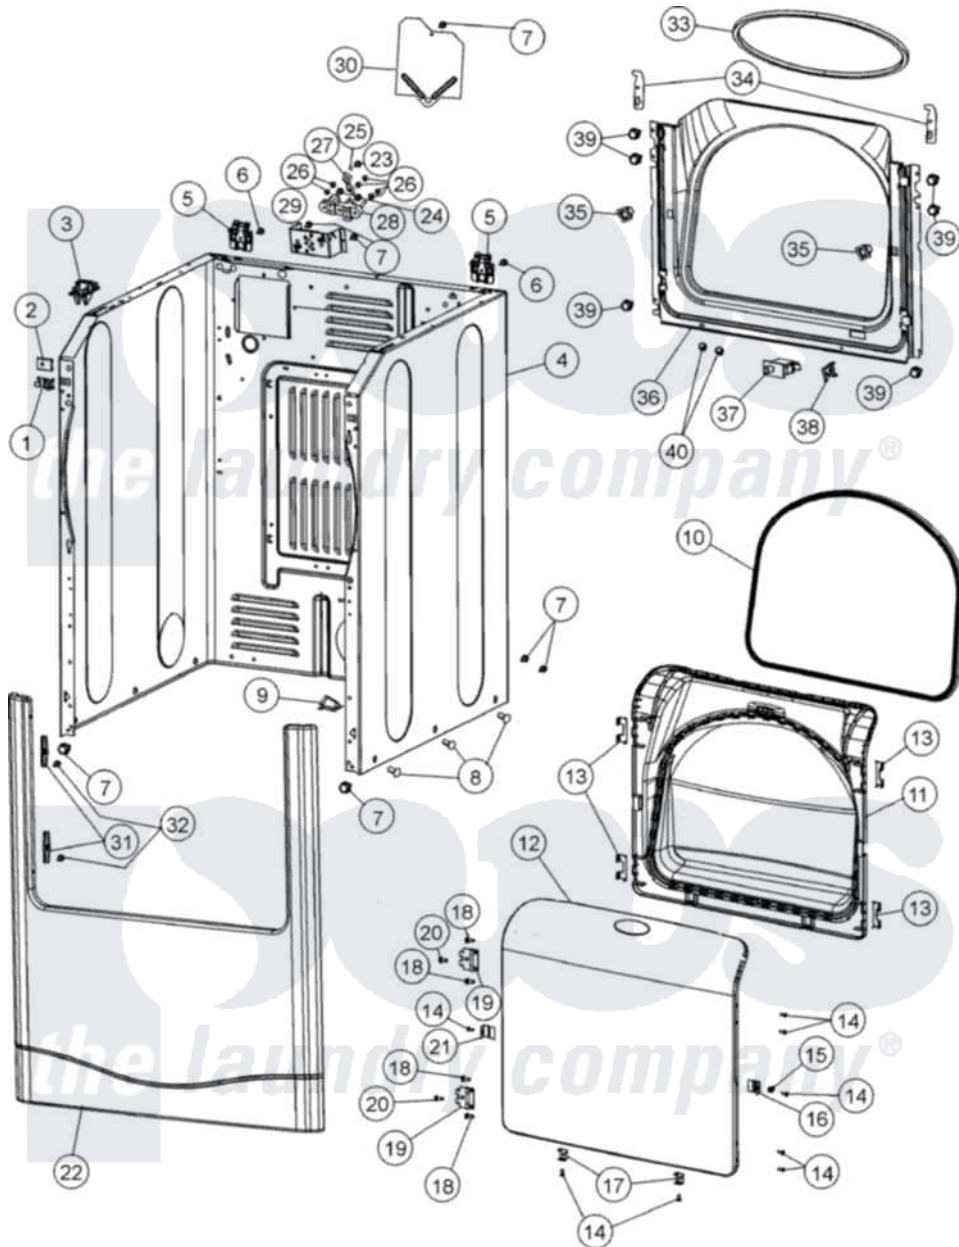

Maytag MDE9800AYQ 02 - CABINET

Maytag [Residential Maytag MDE9800AYQ Dryer Parts](#) Parts Diagram 02 - CABINET
 Click on the part number to view part

| Item | Original Part Number | Replaced By | Status | Part Description |
|------|--------------------------|------------------------|---------------|---|
| 1 | 22002049 | | | Clip Note: Clip, Front Panel |
| 2 | 213280 | 204439 | | Screw And Fstner Assembly |
| 3 | 33002891 | | | Pin, Locator |
| 4 | 22003640 | | | Cabinet Assembly |
| 5 | 22004095 | | | Hinge, Plastic |
| 6 | 22001995 | | | Screw Note: Screw, Tumbler Front And Shroud |
| 7 | 33002190 | | | SCrew, C BraCe, BraCket, Cabinet |
| 8 | 33002794 | 213007 | | Xfor Cabinet See Cabinet, Back |
| 9 | Y310376 | | | Clip, Door Switch Harness |
| 10 | 33001807 | | | Seal, Tumbler |
| 11 | 33002890 | | Not Available | DOOR, INNER W/SEAL (BSQ) T |
| 12 | 33002888 | | | Door, OuTer W/Med. As Pk BSQ T |
| 13 | 22002038 | | | Clip, Door |