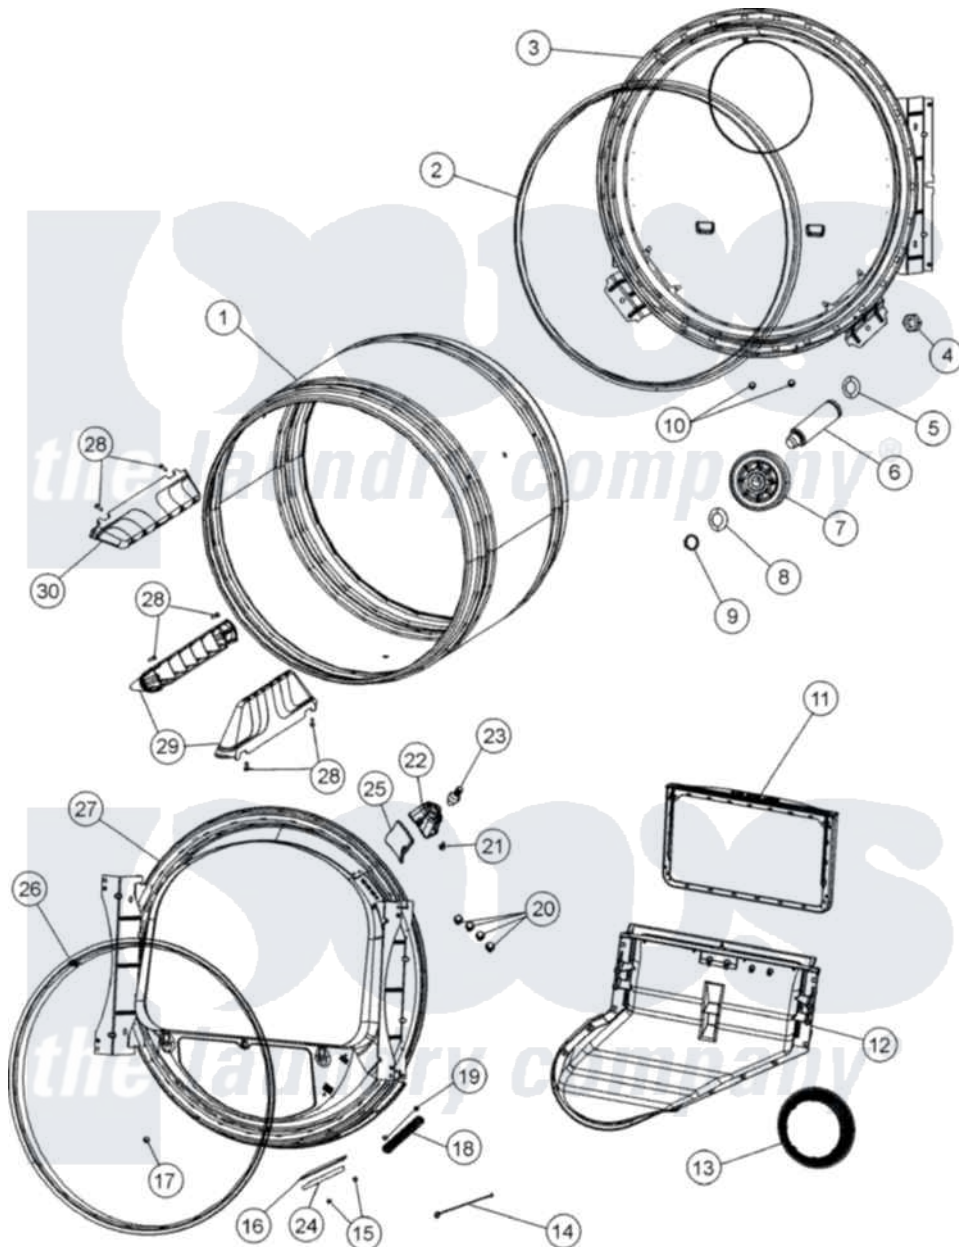

Maytag MDE9800AYQ 05 - TUMBLER

Maytag Residential Maytag MDE9800AYQ Dryer Parts Parts Diagram 05 - TUMBLER
 Click on the part number to view part

Item	Original Part Number	Replaced By	Status	Part Description
1	33001889			Tumbler
2	33001807			Seal, Tumbler
3	33002779			Tumbler Back And Seal As-Pack
4	33001443			Nut, Hex
5	312535			Washer, Vault Mounting Brk.
6	Y312948	6-3129480		Shaft- Tumbler
7	12001541			Drum Roller/Washer Assembly--W
8	312535			Washer, Vault Mounting Brk.
9	410233	9703438		Ring-Retrn
10	211294	90767		Screw, 8A X 3/8 HeX Washer Head Tapping
11	33001808			Filter, Lint
12	33001799			Outlet Duct Assembly Note: Outlet Duct Assembly
13	33002560			Seal, Blower
14	Y303711			Sensor Ground Wire

15	210720		Rivet, Bearing To Tumbler Fmt
16	306508		Tumbler Bearing Kit ---W
17	312311	312311MAY	Screw
18	33001809		Sensor Bar Assembly
19	33001078		Panel, Control
20	33001855	33002917	Screw, No.10-16
21	33001871		Screw Note: Screw, Drum Light
22	33001870	Not Available	HOLDER, LAMP (W/HOUSING) NOTE: LAMP (W/HOUSING & HOLDER)
23	22002263		Lamp
24	312940	306508	Tumbler Bearing Kit ---W
25	33001869		Lens, Drum Light
26	33001807		Seal, Tumbler
27	33001868		Front, Tumbler Front W/Sensor Note: Front, Tumbler
28	33001788	33002973	Screw, No.9-15 X 1.00 Hx WS
29	33002032		Baffle
30	33001755		Baffle