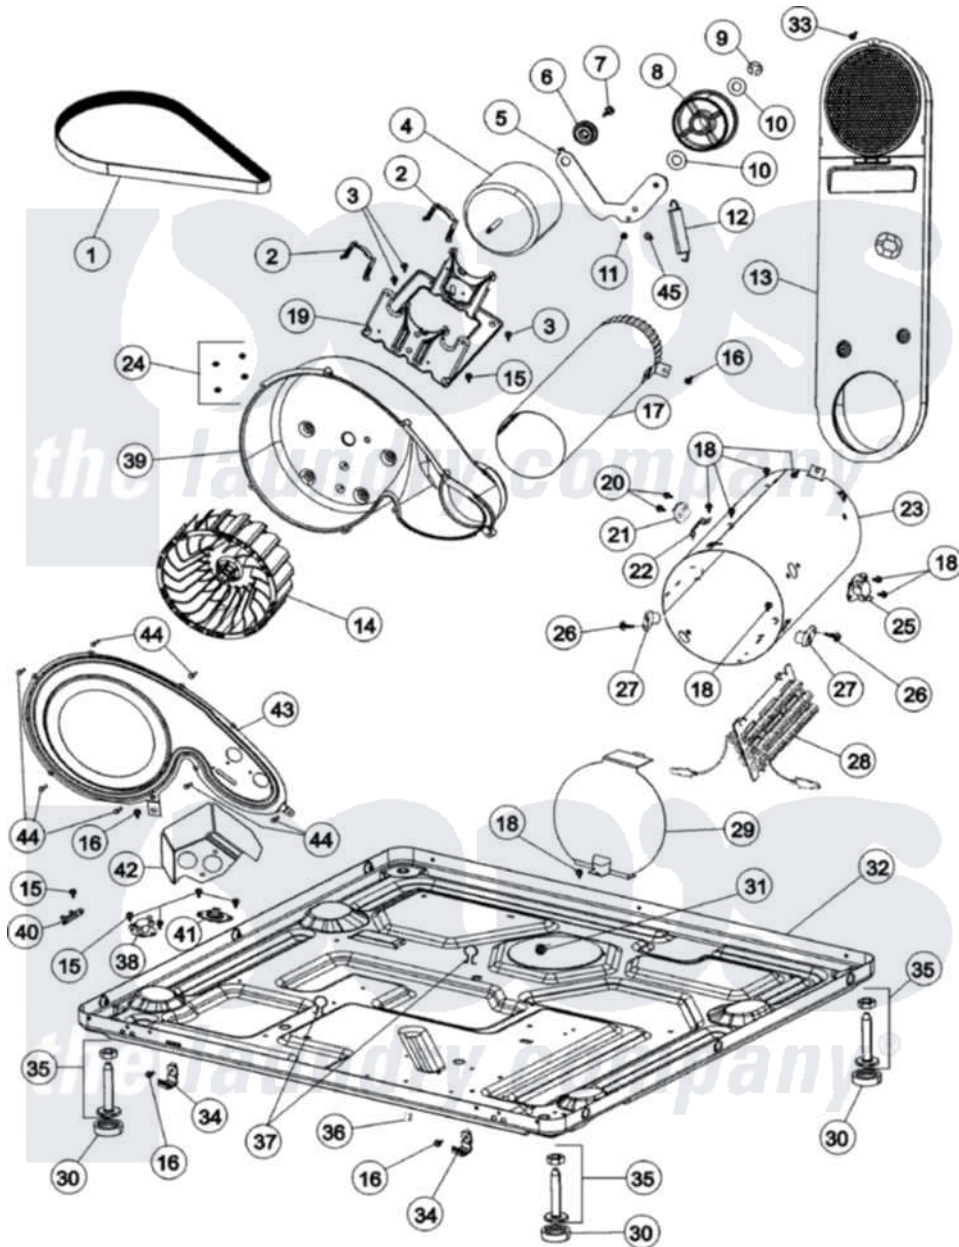

Maytag MDE9800AYW 01 - BASE (ELEC)

Maytag [Residential Maytag MDE9800AYW Dryer Parts](#) Parts Diagram 01 - BASE (ELEC)
 Click on the part number to view part

Item	Original Part Number	Replaced By	Status	Part Description
1	33002535			V-Belt
2	33002221	Y015825		Clip, Motor To Motor Support
3	Y313561			Screw---NA
4	33002795			Motor, Drive 60Hz
5	33001840	6-3705180		Idler Arm
6	315772			Sleeve, Idler Arm
7	Y014874			Screw, Idler Arm And Sleeve
8	33001783	6-3700340		Bearing- I
9	312958	354987		Ring, Retaining
10	Y312527			Washer, Idler Shaft
11	33002218			Grommet, Idler Arm
12	33002459			Assembly, Spring And Plug
13	33002767	33003038		Assembly, Inlet Duct-Elec
14	33002797			Wheel, Blower
15	22002925	3370225		Screw
16	33002190			SCrew, C BraCe, BraCket, Cabinet

17	33001800		Duct Assembly, Exhaust
18	211294	90767	Screw, 8A X 3/8 HeX Washer Head Tapping
19	33002817		Motor Support, Offset
20	33001860	W10116760	Screw
21	307473		Fuse, Thermal
22	315346		Bracket, Thermal Fuse
23	314995		Enclosure, Heater
24	Y310632	1163839	Screw
25	303396		Thermostat, Hi-Limit
26	314554	Not Available	SCREW
27	314998		Insulator, Terminal
28	Y308612		Heater Sub-Assembly
29	314999		Shield, Radiant
30	Y314137		Foot, Rubber
31	33002157		Grommet
32	33002465	Not Available	BASE, (LWR)---NA
33	210932		Screw, No.8 X 9/16 Ctsk Note: Screw, Inlet Duct
34	22002239		Clip, Front Panel
35	Y305086		Adjustable Leg And Nut
36	22002244		Clip, Grounding
37	410490		Spring, Retainer Wire Harness
38	33002567		Thermostat, Cycling
39	33001789		Housing, Blower
40	33001762		Fuse, Thermal
41	307208		Thermistor, Temp. Control
42	33001766	33001837	Cover, Thermostat
43	33002711		Cover, Blower Housing
44	33001855	33002917	Screw, No.10-16
45	33002461		Plug For Spring