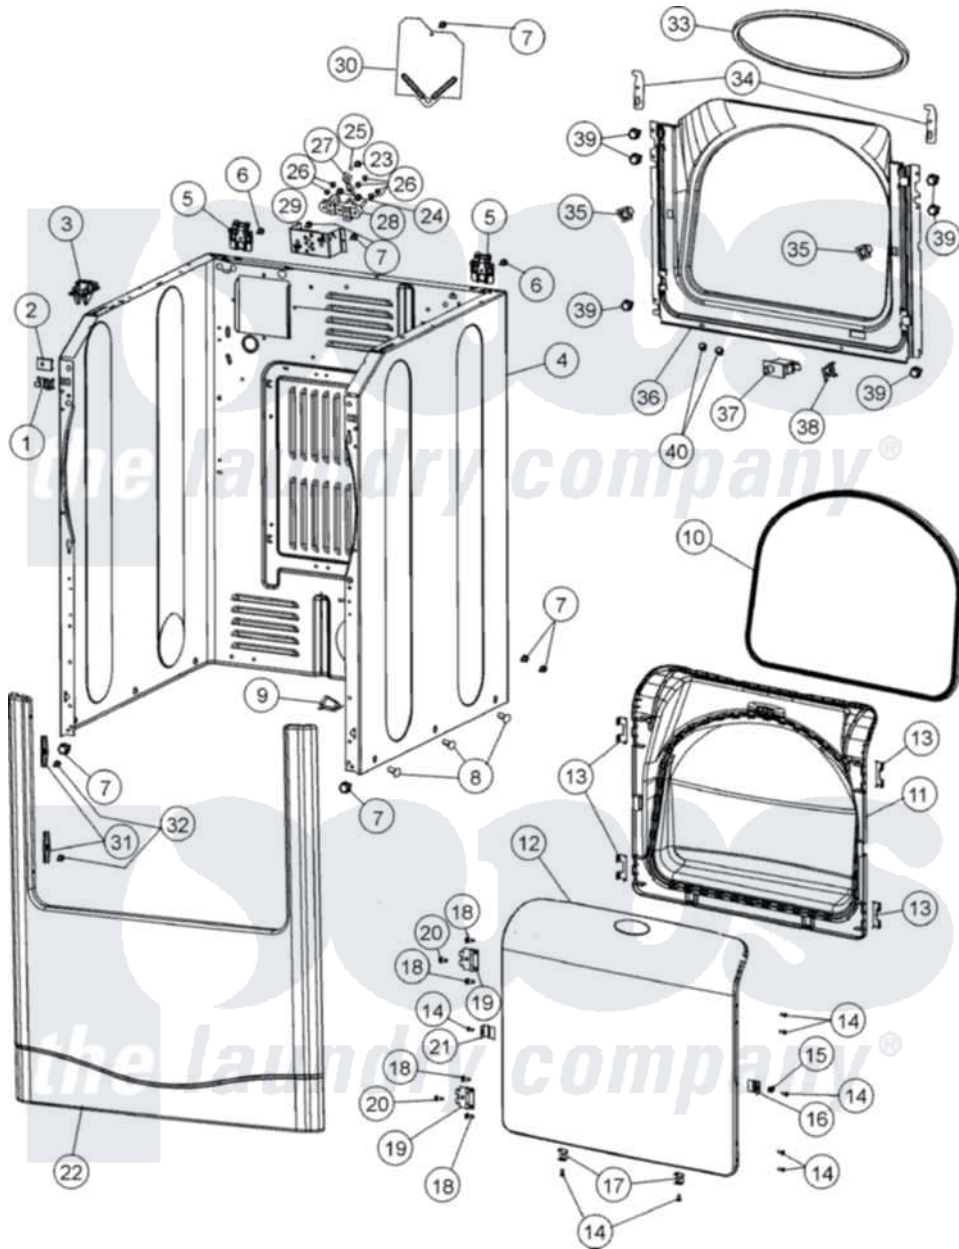

Maytag MDE9800AYW 02 - CABINET

Maytag Residential Maytag MDE9800AYW Dryer Parts Parts Diagram 02 - CABINET
 Click on the part number to view part

Item	Original Part Number	Replaced By	Status	Part Description
1	22002049			Clip Note: Clip, Front Panel
2	213280	204439		Screw And Fstner Assembly
3	33002891			Pin, Locator
4	22003639			Cabinet Assembly
5	22004095			Hinge, Plastic
6	22001995			Screw Note: Screw, Tumbler Front And Shroud
7	33002190			SCrew, C BraCe, BraCket, Cabinet
8	33002794	213007		Xfor Cabinet See Cabinet, Back
9	Y310376			Clip, Door Switch Harness
10	33001807			Seal, Tumbler
11	33002889			Door, Inner W/Seal T
12	33002887			Door, OuTer W/Med. As Pk WhiTe T
13	22002038			Clip, Door
14	22002063			Screw No.8-18AB Wafer Head

15	33001761		Strike, Door
16	33001793		Bracket, Strike
17	22002039		Clip, Door
18	22002062	98006631	Screw
19	33001759		Hinge, Door
20	22002012		Screw, Hinge Note: Screw, Hinge Bracket
21	33001763		Plug, Inner Door
22	33002882		Panel, Front As Pack T
23	22003781		Screw, Ground Strap
24	Y312209	W10001200	Screw
25	311093		Washer, Terminal Connection
26	311484	112432	Nut
27	Y312184		Strap, Grounding
28	33001244		Block, Terminal
29	33001826		Not Available
30	33001795		BRACKET, TERMINAL BLOCK---NA
31	33001764		Cover, Terminal Block
32	33001787		Cover, Hinge Hole
33	33001767		Screw, Hinge Note: Screw, Hinge Hole Cover
34	33001767		Seal, Shroud
34	22002247	33002597	Hook, Security
35	Y304578	LA-1003	Door Catch Kit
36	33001778		Shroud
37	33001508	W10169313	Switch-Door
38	33001760		Bracket, Hinge
39	22001995		Screw Note: Screw, Tumbler Front And Shroud
40	33001768		Screw, Shroud Note: Screw, Shroud And Outlet Duct