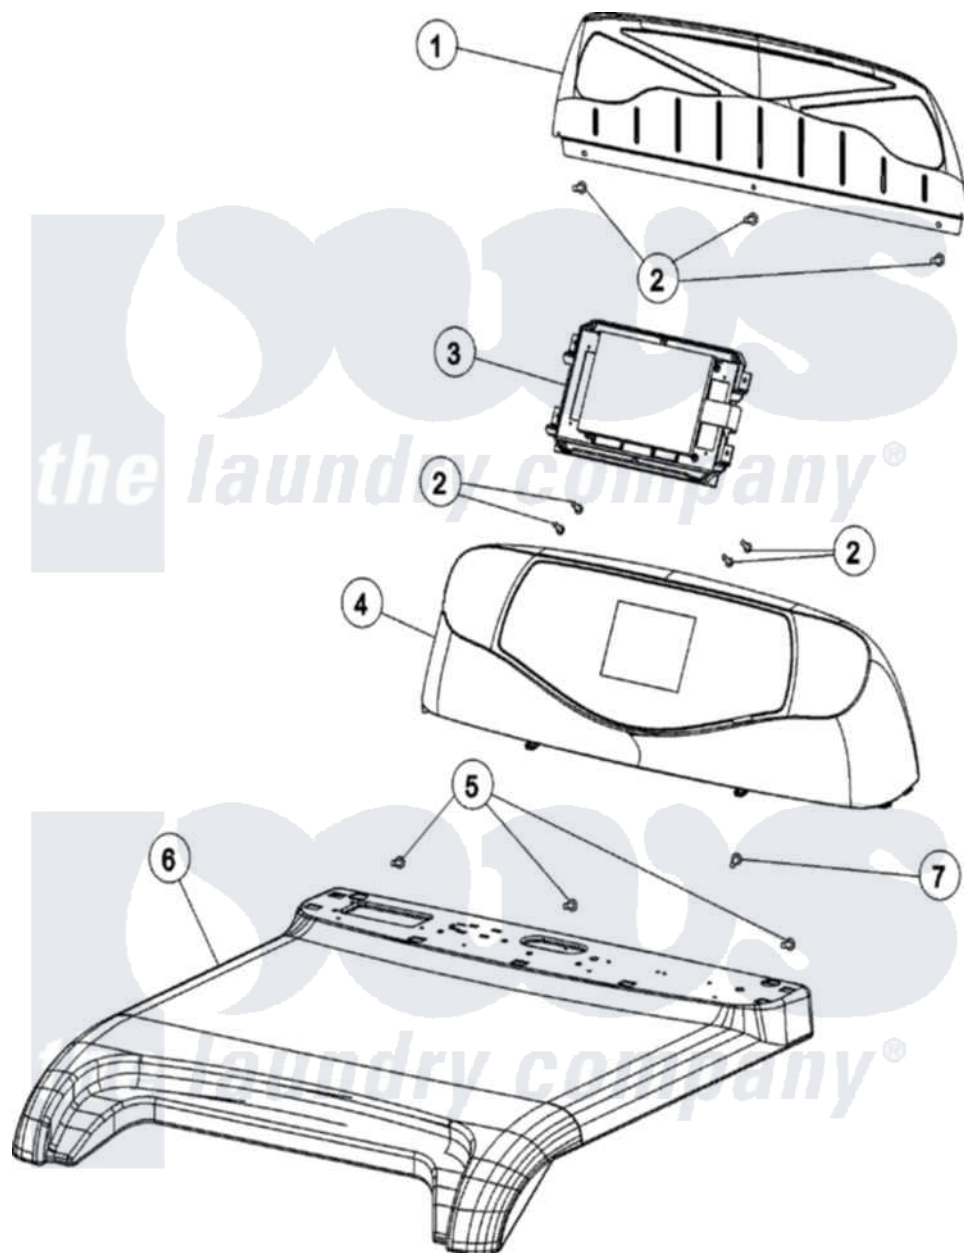

Maytag MDE9800AYW 03 - CONTROL PANEL & TOP

Maytag [Residential Maytag MDE9800AYW Dryer Parts](#) Parts Diagram 03 - CONTROL PANEL & TOP
 Click on the part number to view part

Item	Original Part Number	Replaced By	Status	Part Description
1	33002893			Console Back Panel
2	25001021			Screw, No.8-16 Truss Head
3	33002886			ConTrol Board Assy/Lcd As Pk T
4	33002894			Console/Membrane Assembly White A/Pt
5	22002925	3370225		Screw
6	33002884			Top Cover - As Pack T
7	22003817	3370225		Screw