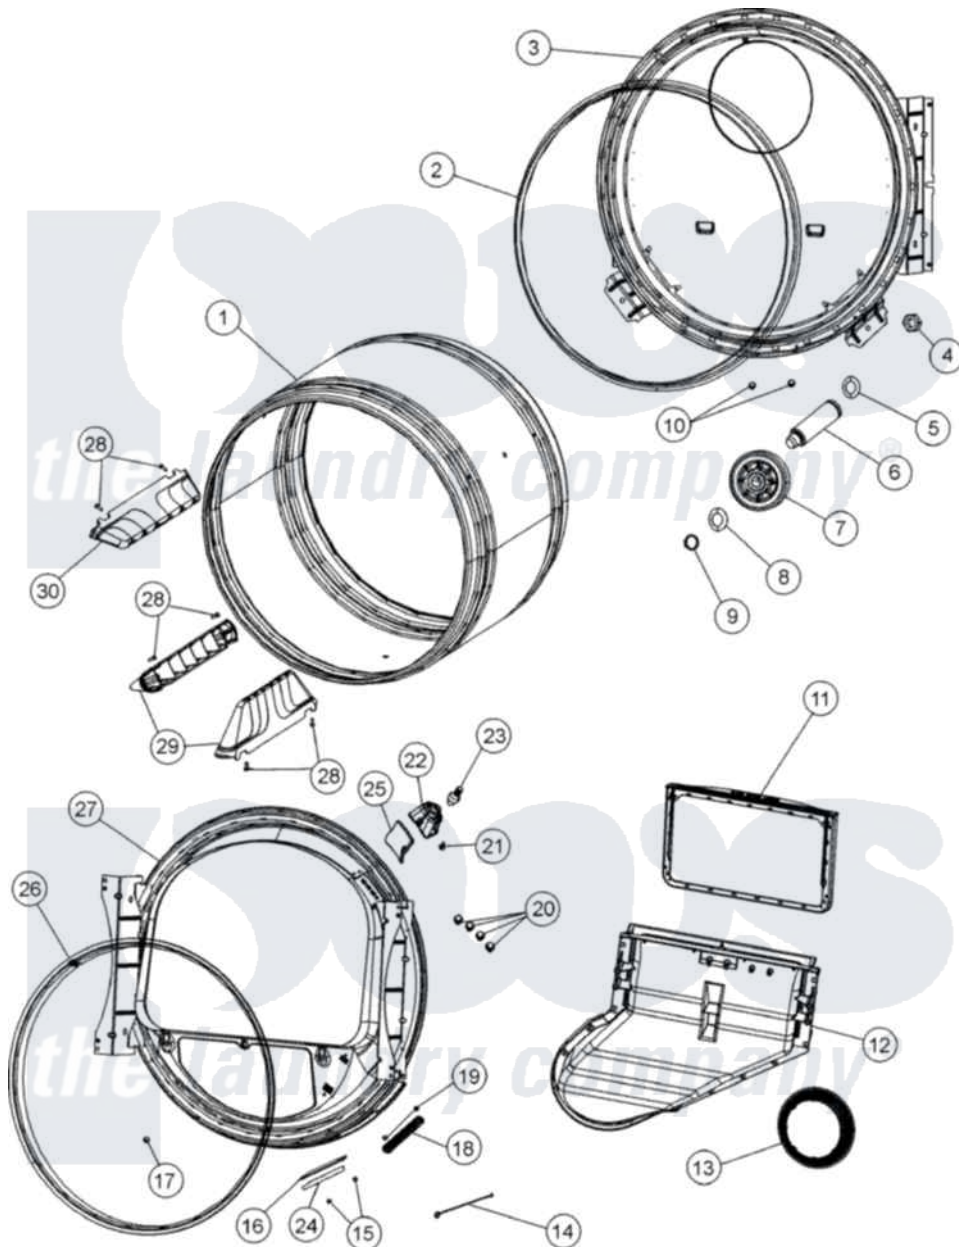

Maytag MDE9800AYW 05 - TUMBLER

Maytag [Residential Maytag MDE9800AYW Dryer Parts](#) Parts Diagram 05 - TUMBLER
 Click on the part number to view part

Item	Original Part Number	Replaced By	Status	Part Description
1	33001889			Tumbler
2	33001807			Seal, Tumbler
3	33002779			Tumbler Back And Seal As-Pack
4	33001443			Nut, Hex
5	312535			Washer, Vault Mounting Brk.
6	Y312948	6-3129480		Shaft- Tumbler
7	12001541			Drum Roller/Washer Assembly--W
8	312535			Washer, Vault Mounting Brk.
9	410233	9703438		Ring-Retrn
10	211294	90767		Screw, 8A X 3/8 HeX Washer Head Tapping
11	33001808			Filter, Lint
12	33001799			Outlet Duct Assembly Note: Outlet Duct Assembly
13	33002560			Seal, Blower
14	Y303711			Sensor Ground Wire

15	210720		Rivet, Bearing To Tumbler Fmt
16	306508		Tumbler Bearing Kit ---W
17	312311	312311MAY	Screw
18	33001809		Sensor Bar Assembly
19	33001078		Panel, Control
20	33001855	33002917	Screw, No.10-16
21	33001871		Screw Note: Screw, Drum Light
22	33001870	Not Available	HOLDER, LAMP (W/HOUSING) NOTE: LAMP (W/HOUSING & HOLDER)
23	22002263		Lamp
24	312940	306508	Tumbler Bearing Kit ---W
25	33001869		Lens, Drum Light
26	33001807		Seal, Tumbler
27	33001868		Front, Tumbler Front W/Sensor Note: Front, Tumbler
28	33001788	33002973	Screw, No.9-15 X 1.00 Hx WS
29	33002032		Baffle
30	33001755		Baffle